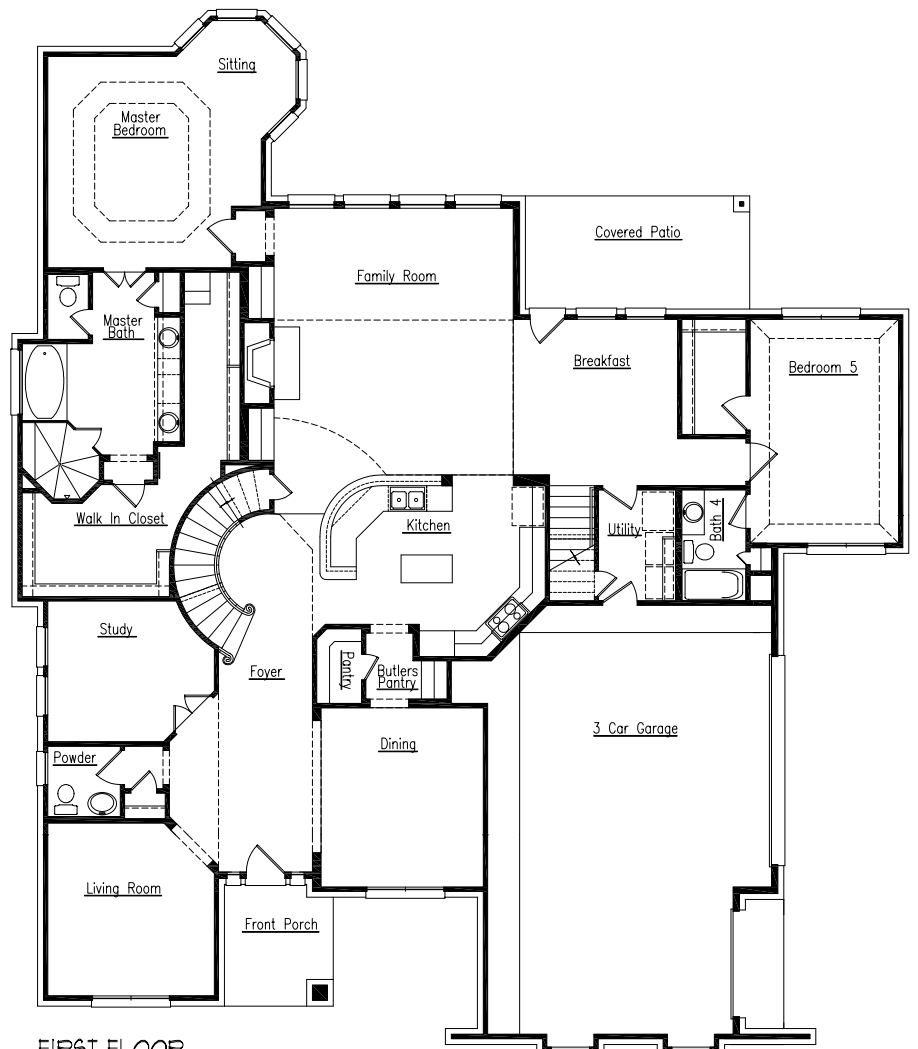

DESIGN 4730

FRENCH COUNTRY ELEVATION

SECOND FLOOR

FIRST FLOOR

10 x 82 - 05/04/07