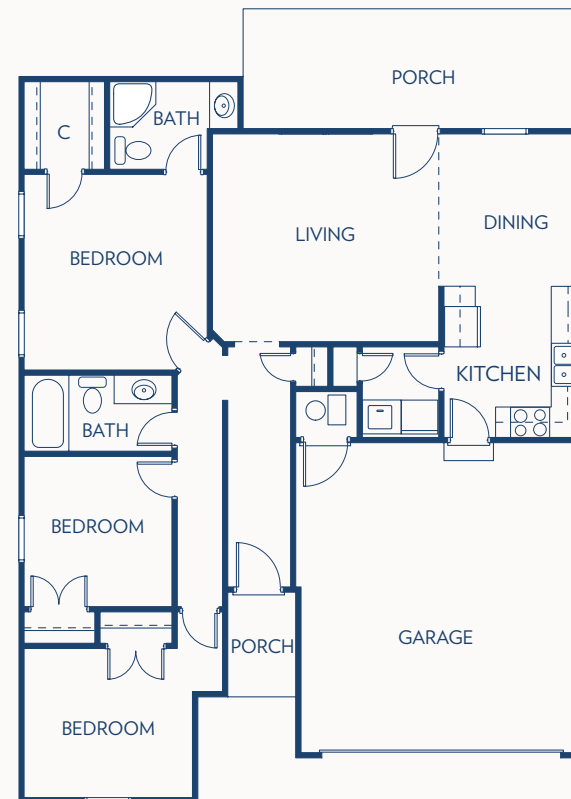

Floor plans may vary slightly and are not to scale.

THE GARDENS

a Bethesda Senior Living Community

ONE BEDROOM

INDEPENDENT LIVING CONDO / 1050 SQUARE FEET

HOUSE

INDEPENDENT LIVING CONDO / 1200 SQUARE FEET

Floor plans may vary slightly and are not to scale.

THE GARDENS

a Bethesda Senior Living Community

TWO BEDROOM A

INDEPENDENT LIVING CONDO / 1500 SQUARE FEET

TWO BEDROOM B

INDEPENDENT LIVING CONDO / 1414 SQUARE FEET