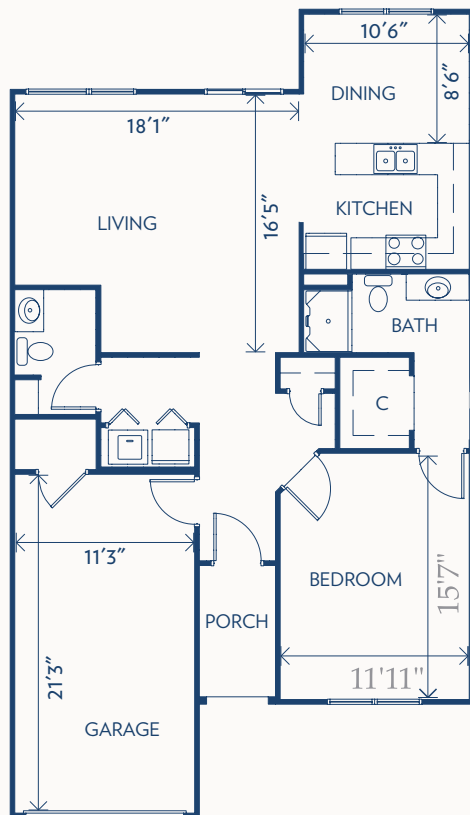

Floor plans may vary slightly and are not to scale.

THE GARDENS

a Bethesda Senior Living Community

ONE BEDROOM

INDEPENDENT LIVING CONDO / 1050 SQUARE FEET

HOUSE

INDEPENDENT LIVING CONDO / 1200 SQUARE FEET

Floor plans may vary slightly and are not to scale.

THE GARDENS

a Bethesda Senior Living Community

TWO BEDROOM A

INDEPENDENT LIVING CONDO / 1500 SQUARE FEET

TWO BEDROOM B

INDEPENDENT LIVING CONDO / 1414 SQUARE FEET