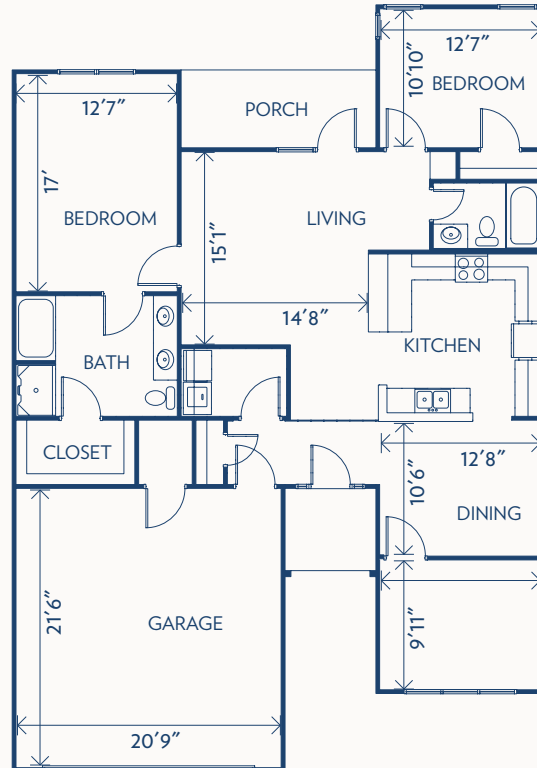

Floor plans may vary slightly and are not to scale.

THE GARDENS

a Bethesda Senior Living Community

ONE BEDROOM

INDEPENDENT LIVING CONDO / 1050 SQUARE FEET

HOUSE

INDEPENDENT LIVING CONDO / 1200 SQUARE FEET

Floor plans may vary slightly and are not to scale.

THE GARDENS

a Bethesda Senior Living Community

TWO BEDROOM A

INDEPENDENT LIVING CONDO / 1500 SQUARE FEET

TWO BEDROOM B

INDEPENDENT LIVING CONDO / 1414 SQUARE FEET