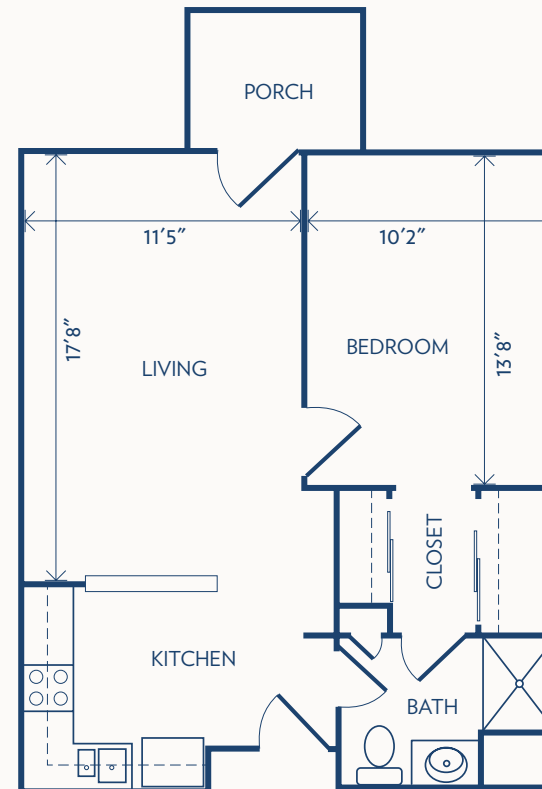

Floor plans may vary slightly and are not to scale.

THE GARDENS

a Bethesda Senior Living Community

ONE BEDROOM

INDEPENDENT LIVING / 502 SQUARE FEET

ONE BEDROOM DELUXE

INDEPENDENT LIVING / 602 SQUARE FEET

Floor plans may vary slightly and are not to scale.

THE GARDENS

a Bethesda Senior Living Community

TWO BEDROOM

INDEPENDENT LIVING / 857 SQUARE FEET

TWO BEDROOM DELUXE

INDEPENDENT LIVING / 936 SQUARE FEET