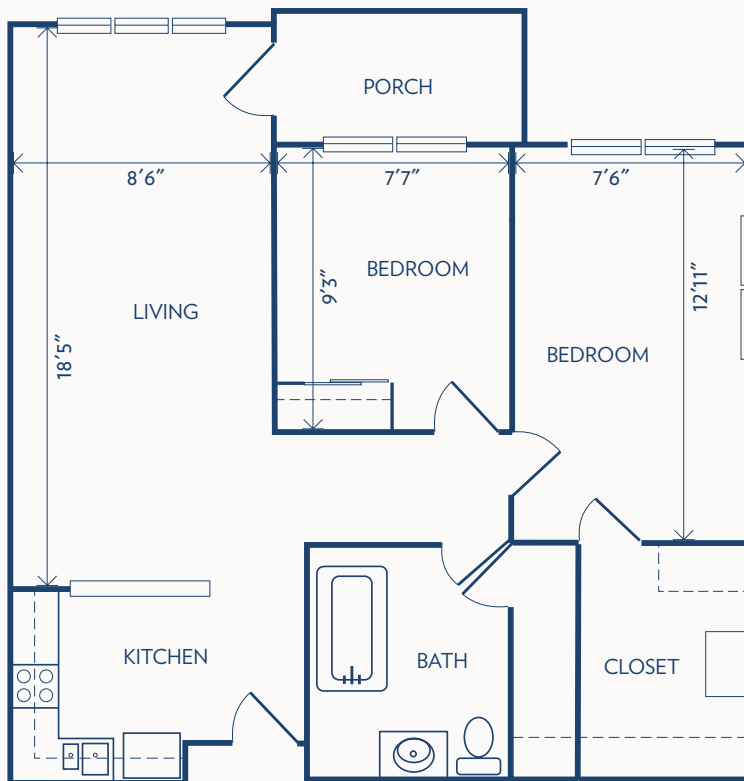

Floor plans may vary slightly and are not to scale.

THE GARDENS

a Bethesda Senior Living Community

ONE BEDROOM

INDEPENDENT LIVING / 502 SQUARE FEET

ONE BEDROOM DELUXE

INDEPENDENT LIVING / 602 SQUARE FEET

Floor plans may vary slightly and are not to scale.

THE GARDENS

a Bethesda Senior Living Community

TWO BEDROOM

INDEPENDENT LIVING / 857 SQUARE FEET

TWO BEDROOM DELUXE

INDEPENDENT LIVING / 936 SQUARE FEET