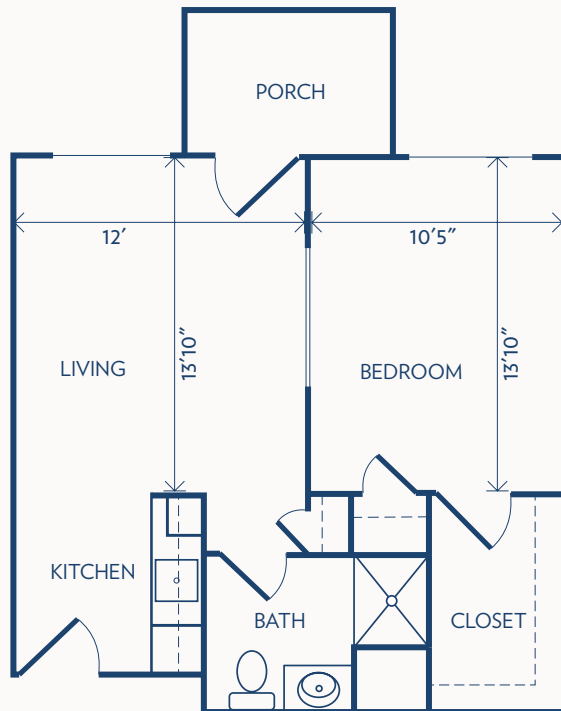

Floor plans may vary slightly and are not to scale.

THE GARDENS

a Bethesda Senior Living Community

ONE BEDROOM

INDEPENDENT LIVING / 502 SQUARE FEET

ONE BEDROOM DELUXE

INDEPENDENT LIVING / 602 SQUARE FEET

Floor plans may vary slightly and are not to scale.

THE GARDENS

a Bethesda Senior Living Community

TWO BEDROOM

INDEPENDENT LIVING / 857 SQUARE FEET

TWO BEDROOM DELUXE

INDEPENDENT LIVING / 936 SQUARE FEET