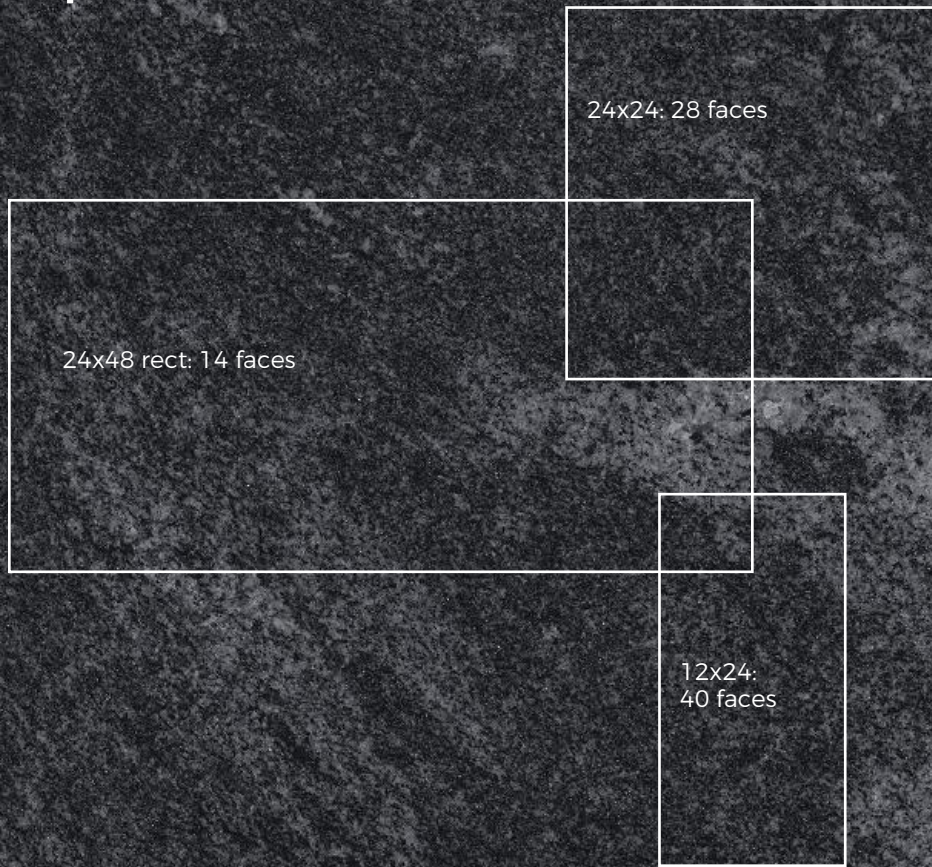

Shade Variation

Moderate Variation

Light to moderate shade and texture variation within each carton.

No. Faces per format

TECHNICAL FEATURES

Physical properties

Water absorption	%	≤.5	ASTM C373
Breaking strength	lbf	≥ 250	ASTM C648
Visible abrasion resistance	-	PEI (IV)	ASTM C1027
Thermal shock resistance	-	Resist	ASTM C484
Crazing resistance	-	Resist	ASTM C424
Resistance to freeze	-	Resist	ASTM C1026
Dynamic coefficient of friction (DCOF)	-	≥ 0.42	ANSI A326.3