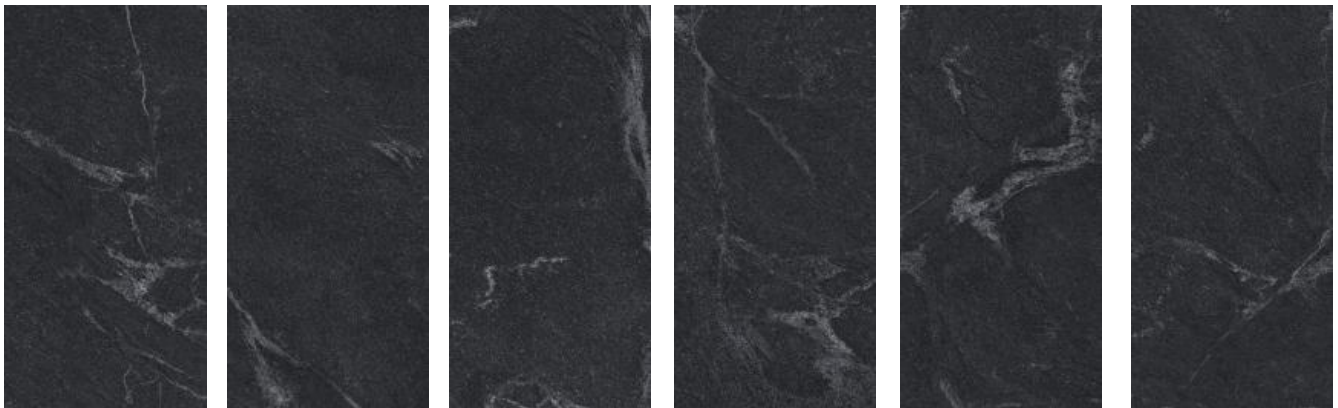

Legende

Porcelain Tile | Fine-Grained

LAMOSA
USA

Collection

Legende

Porcelain Tile | Fine-Grained

GRAPHITO

Format represented: 24x48 rect.