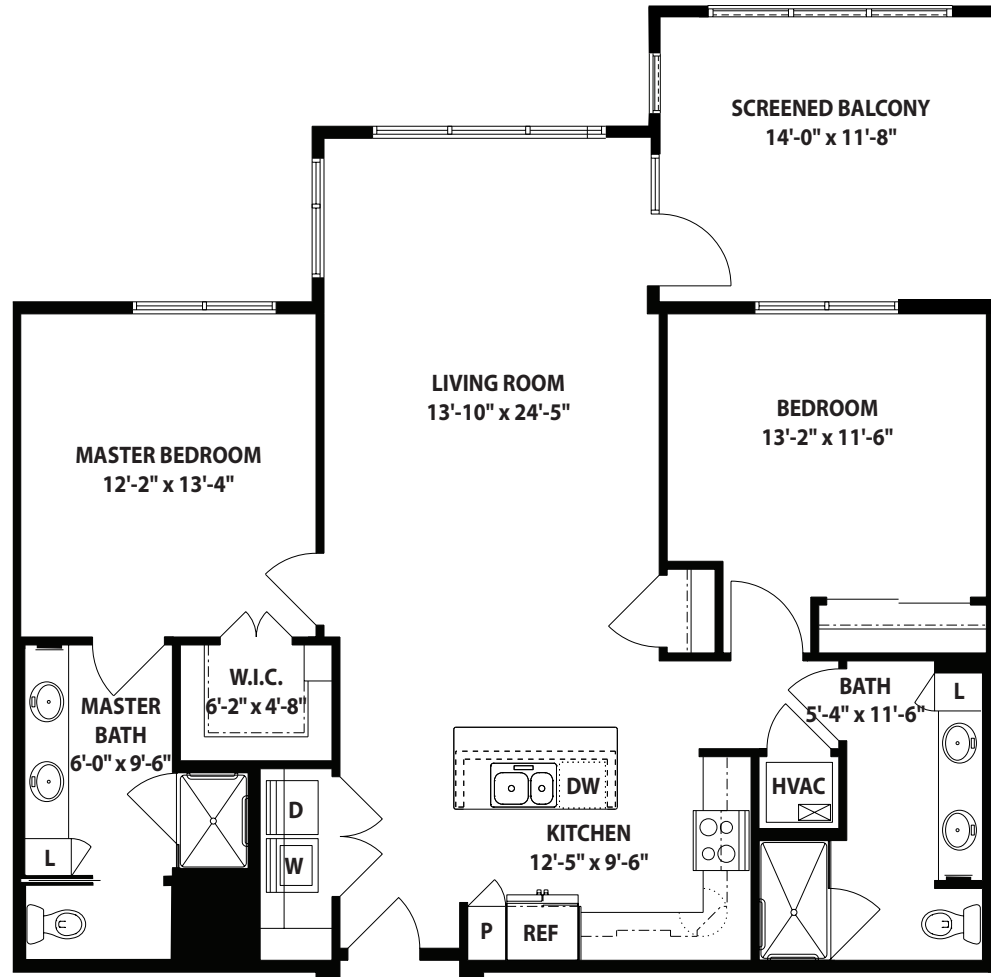

PENSACOLA

2 Bedroom / 2 Bath
1,256 Sq. Ft.

Actual dimensions may vary. 1/8 Scale