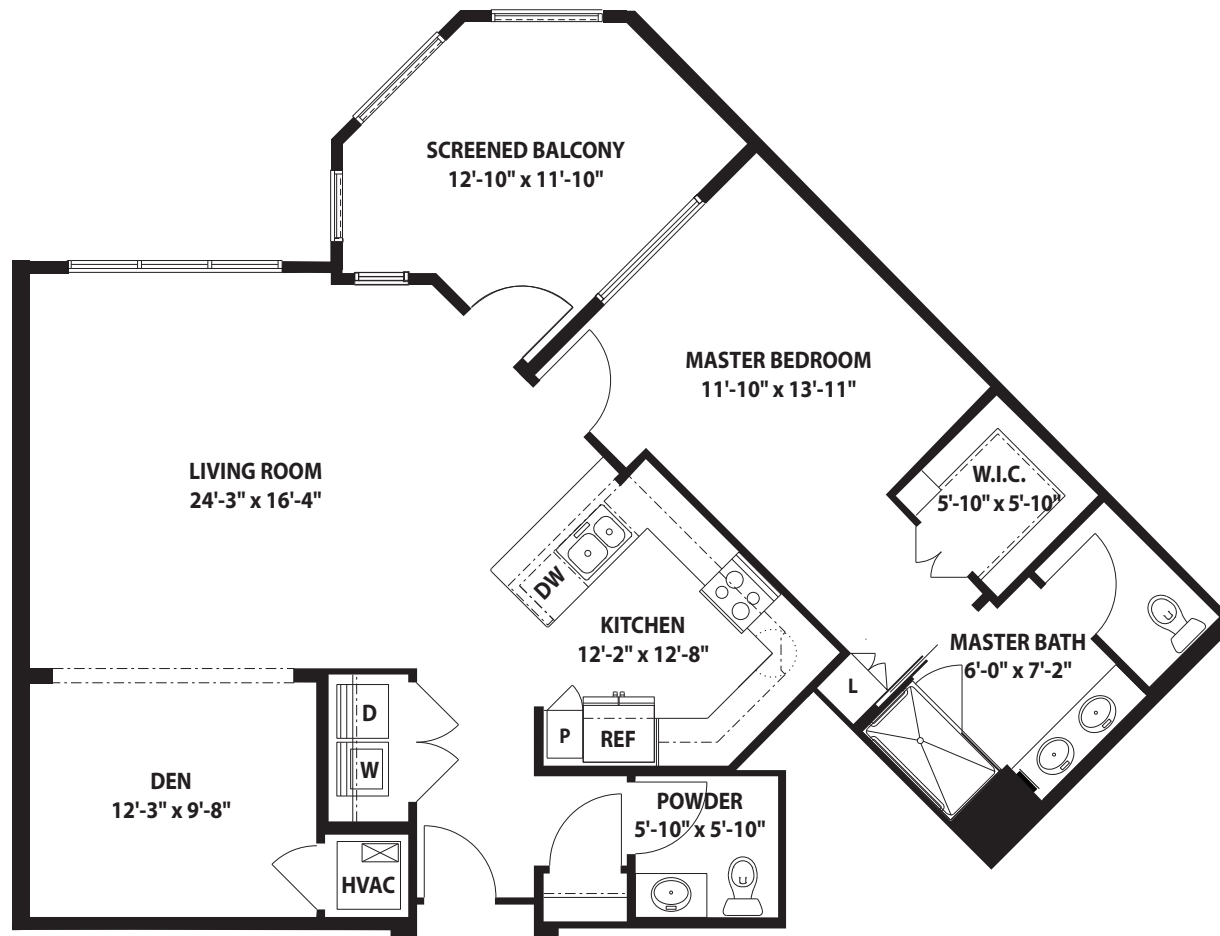

JUPITER

1 Bedroom / 1.5 Bath / Den
1,182 Sq. Ft.

Room dimensions are approximate and may vary. 1/8" Scale