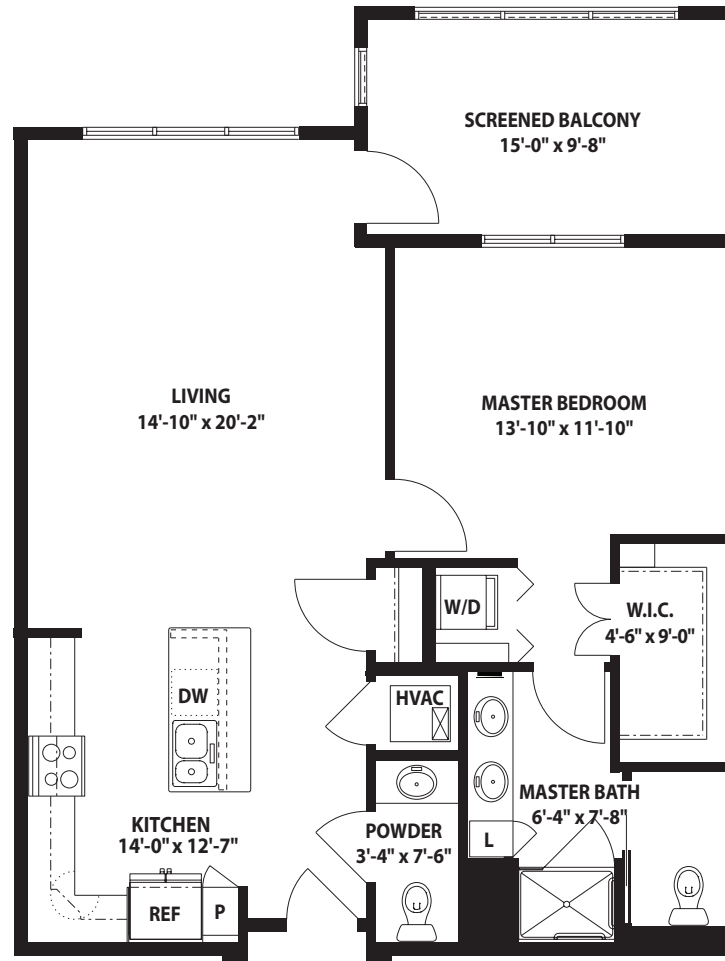

# CANAVERAL

1 Bedroom / 1.5 Bath  
962 Sq. Ft.

Actual dimensions may vary. 1/8 Scale