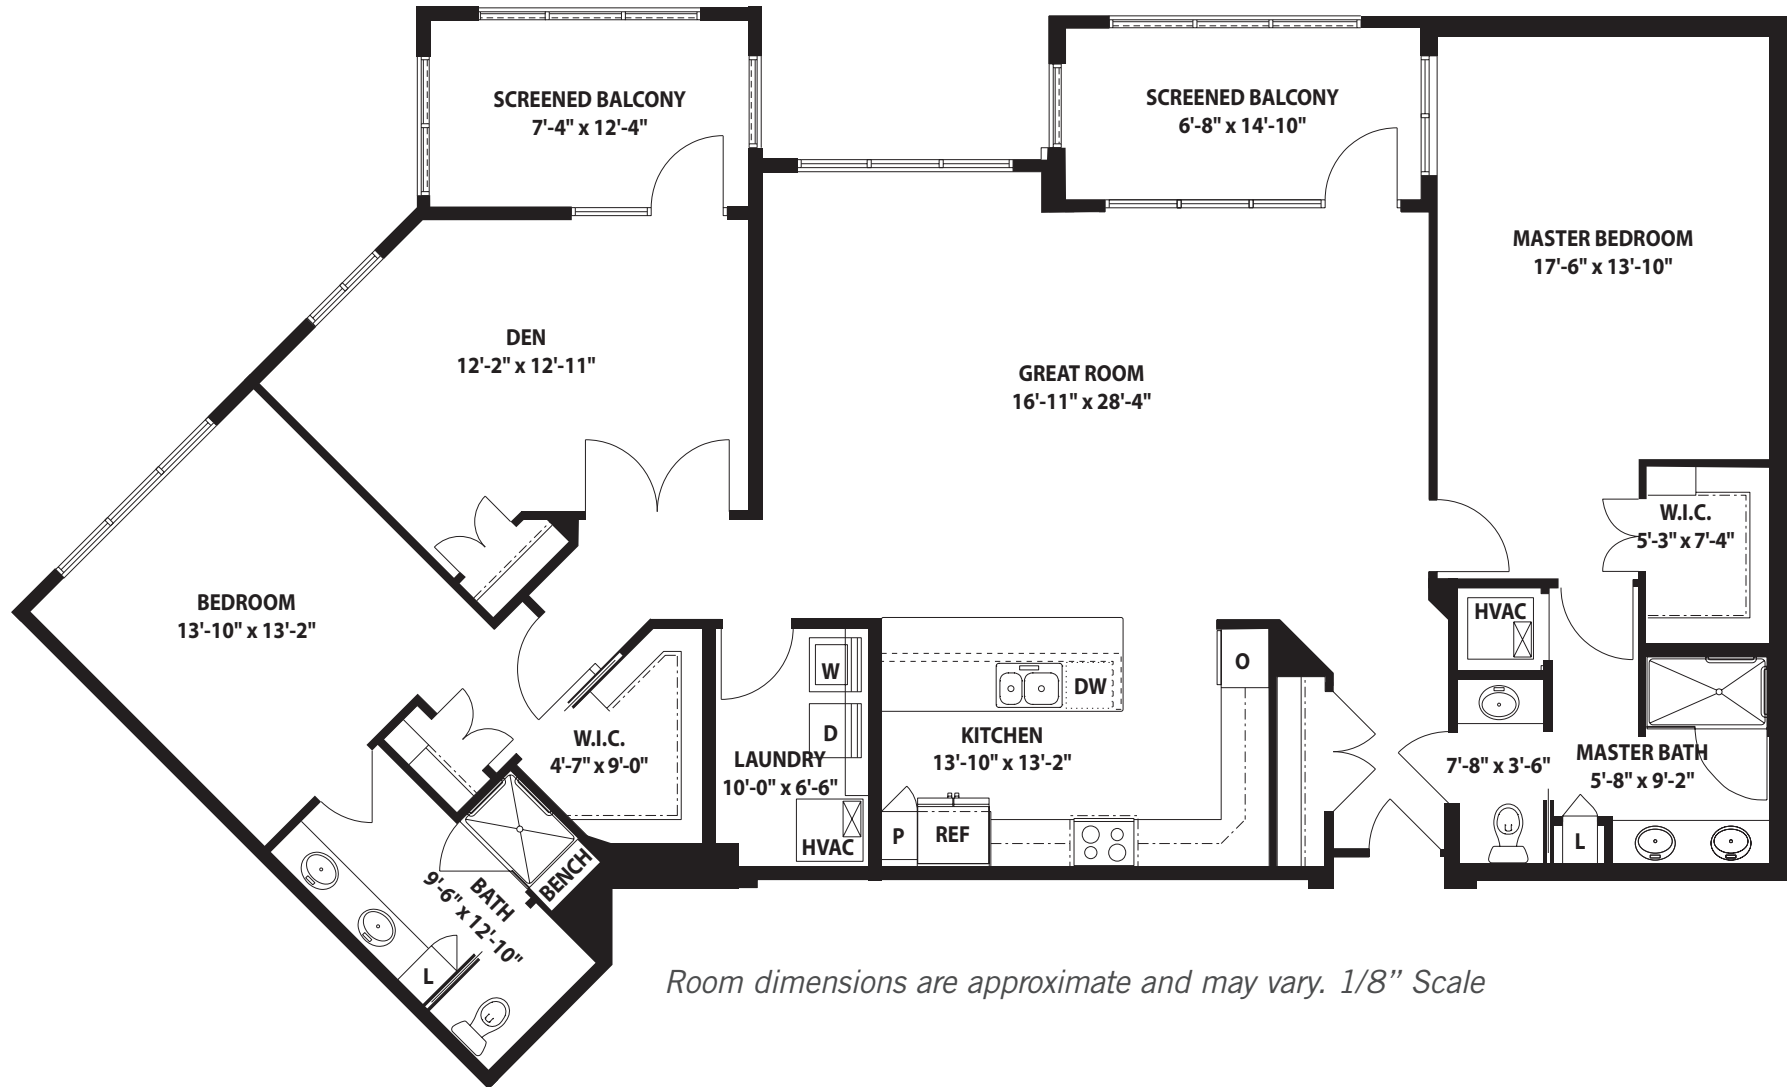

GARDEN KEY

2 Bedroom / 2 Bath / Den
2,047 Sq. Ft.

Room dimensions are approximate and may vary. 1/8" Scale