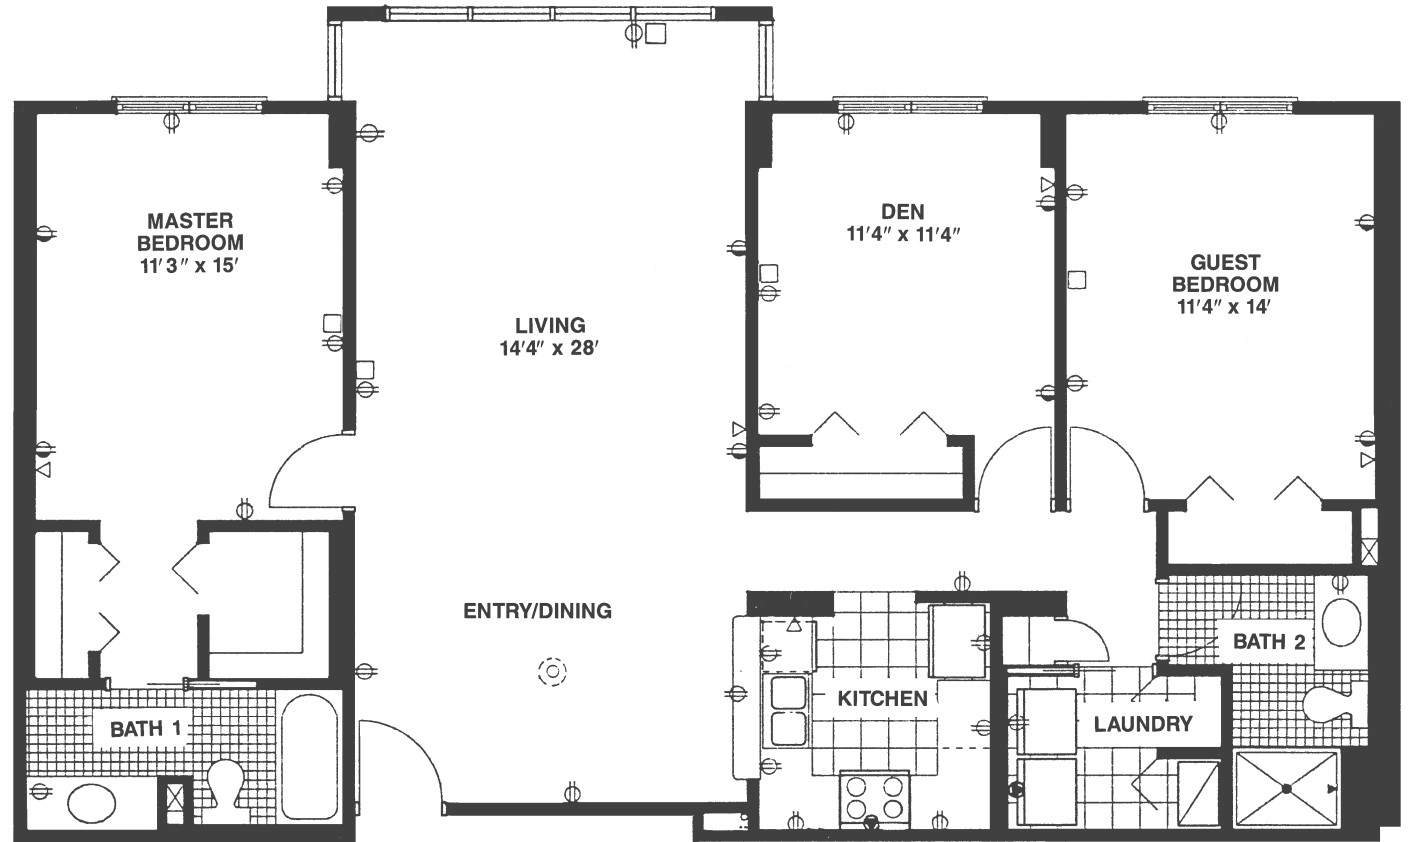

The St. Thomas

2 Bedroom/2 Bath
with Den Apartment Home

1,375 sq. ft.

Plan is subject to minor variations.

Legend

- ⊕ Duplex Outlet
- ▷ Telephone Jack
- TV Outlet
- ⊙ Dining Room Light

ONE FLEET LANDING BOULEVARD | ATLANTIC BEACH, FL 32233