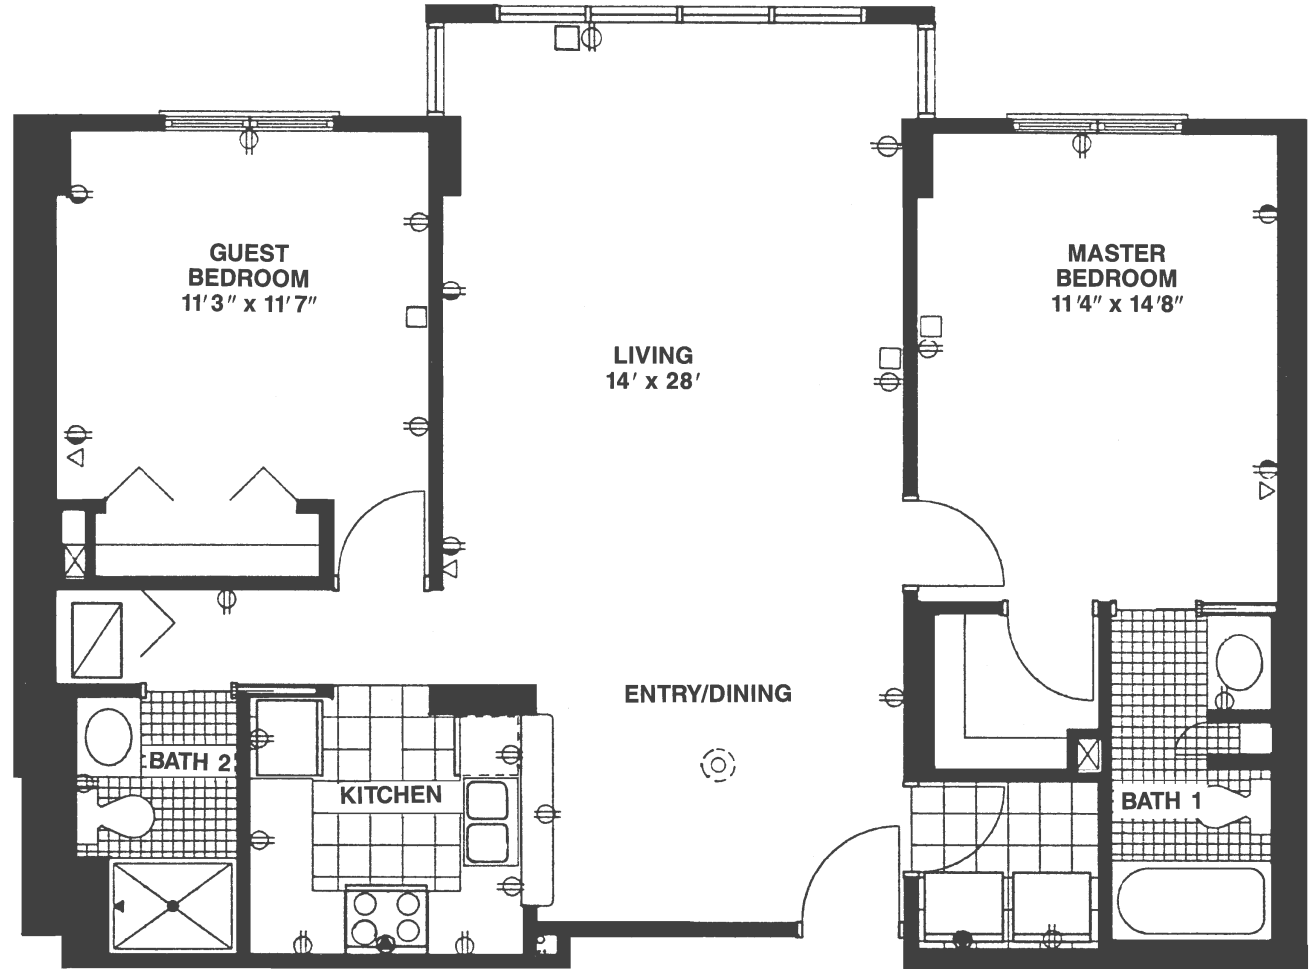

# The St. Lucia

2 Bedroom/2 Bath  
Apartment Home

1,070 sq. ft.

*Plan is subject to minor variations.*

## Legend

- ⊕ Duplex Outlet
- ▷ Telephone Jack
- TV Outlet
- ⊙ Dining Room Light

ONE FLEET LANDING BOULEVARD | ATLANTIC BEACH, FL 32233