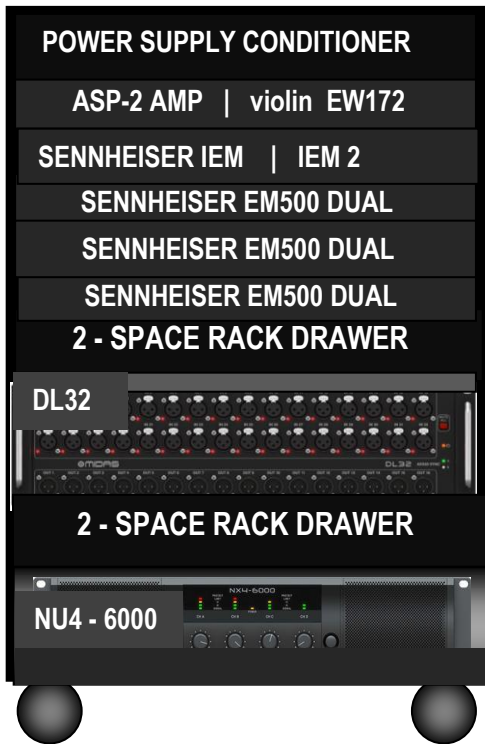

MIDAS M32 | 40-Channel Digital Mixing Console

Drive Rack | Wireless Rack

150' CAT 6 CABLE

RADIAN 12M 2-way Floor Wedges

(4) Speakon Speaker Cables

Drum Mic Kit - (4) Sennheiser MD504 (1) Audix D-6 with clip (2) F-15 with clips

FOH SUPPORT

(2) Turbosound 10M-2-way Powered Speakers

(2) Turbosound 18M Powered 18 inch Subs

TOUR SUPPORT GEAR

FOH MIXER

(1) Midas M32 in Tour Case with router & Android Pad

DRIVE RACK

(1) Midas DL32 Digital Snake Module with 150' CAT 6