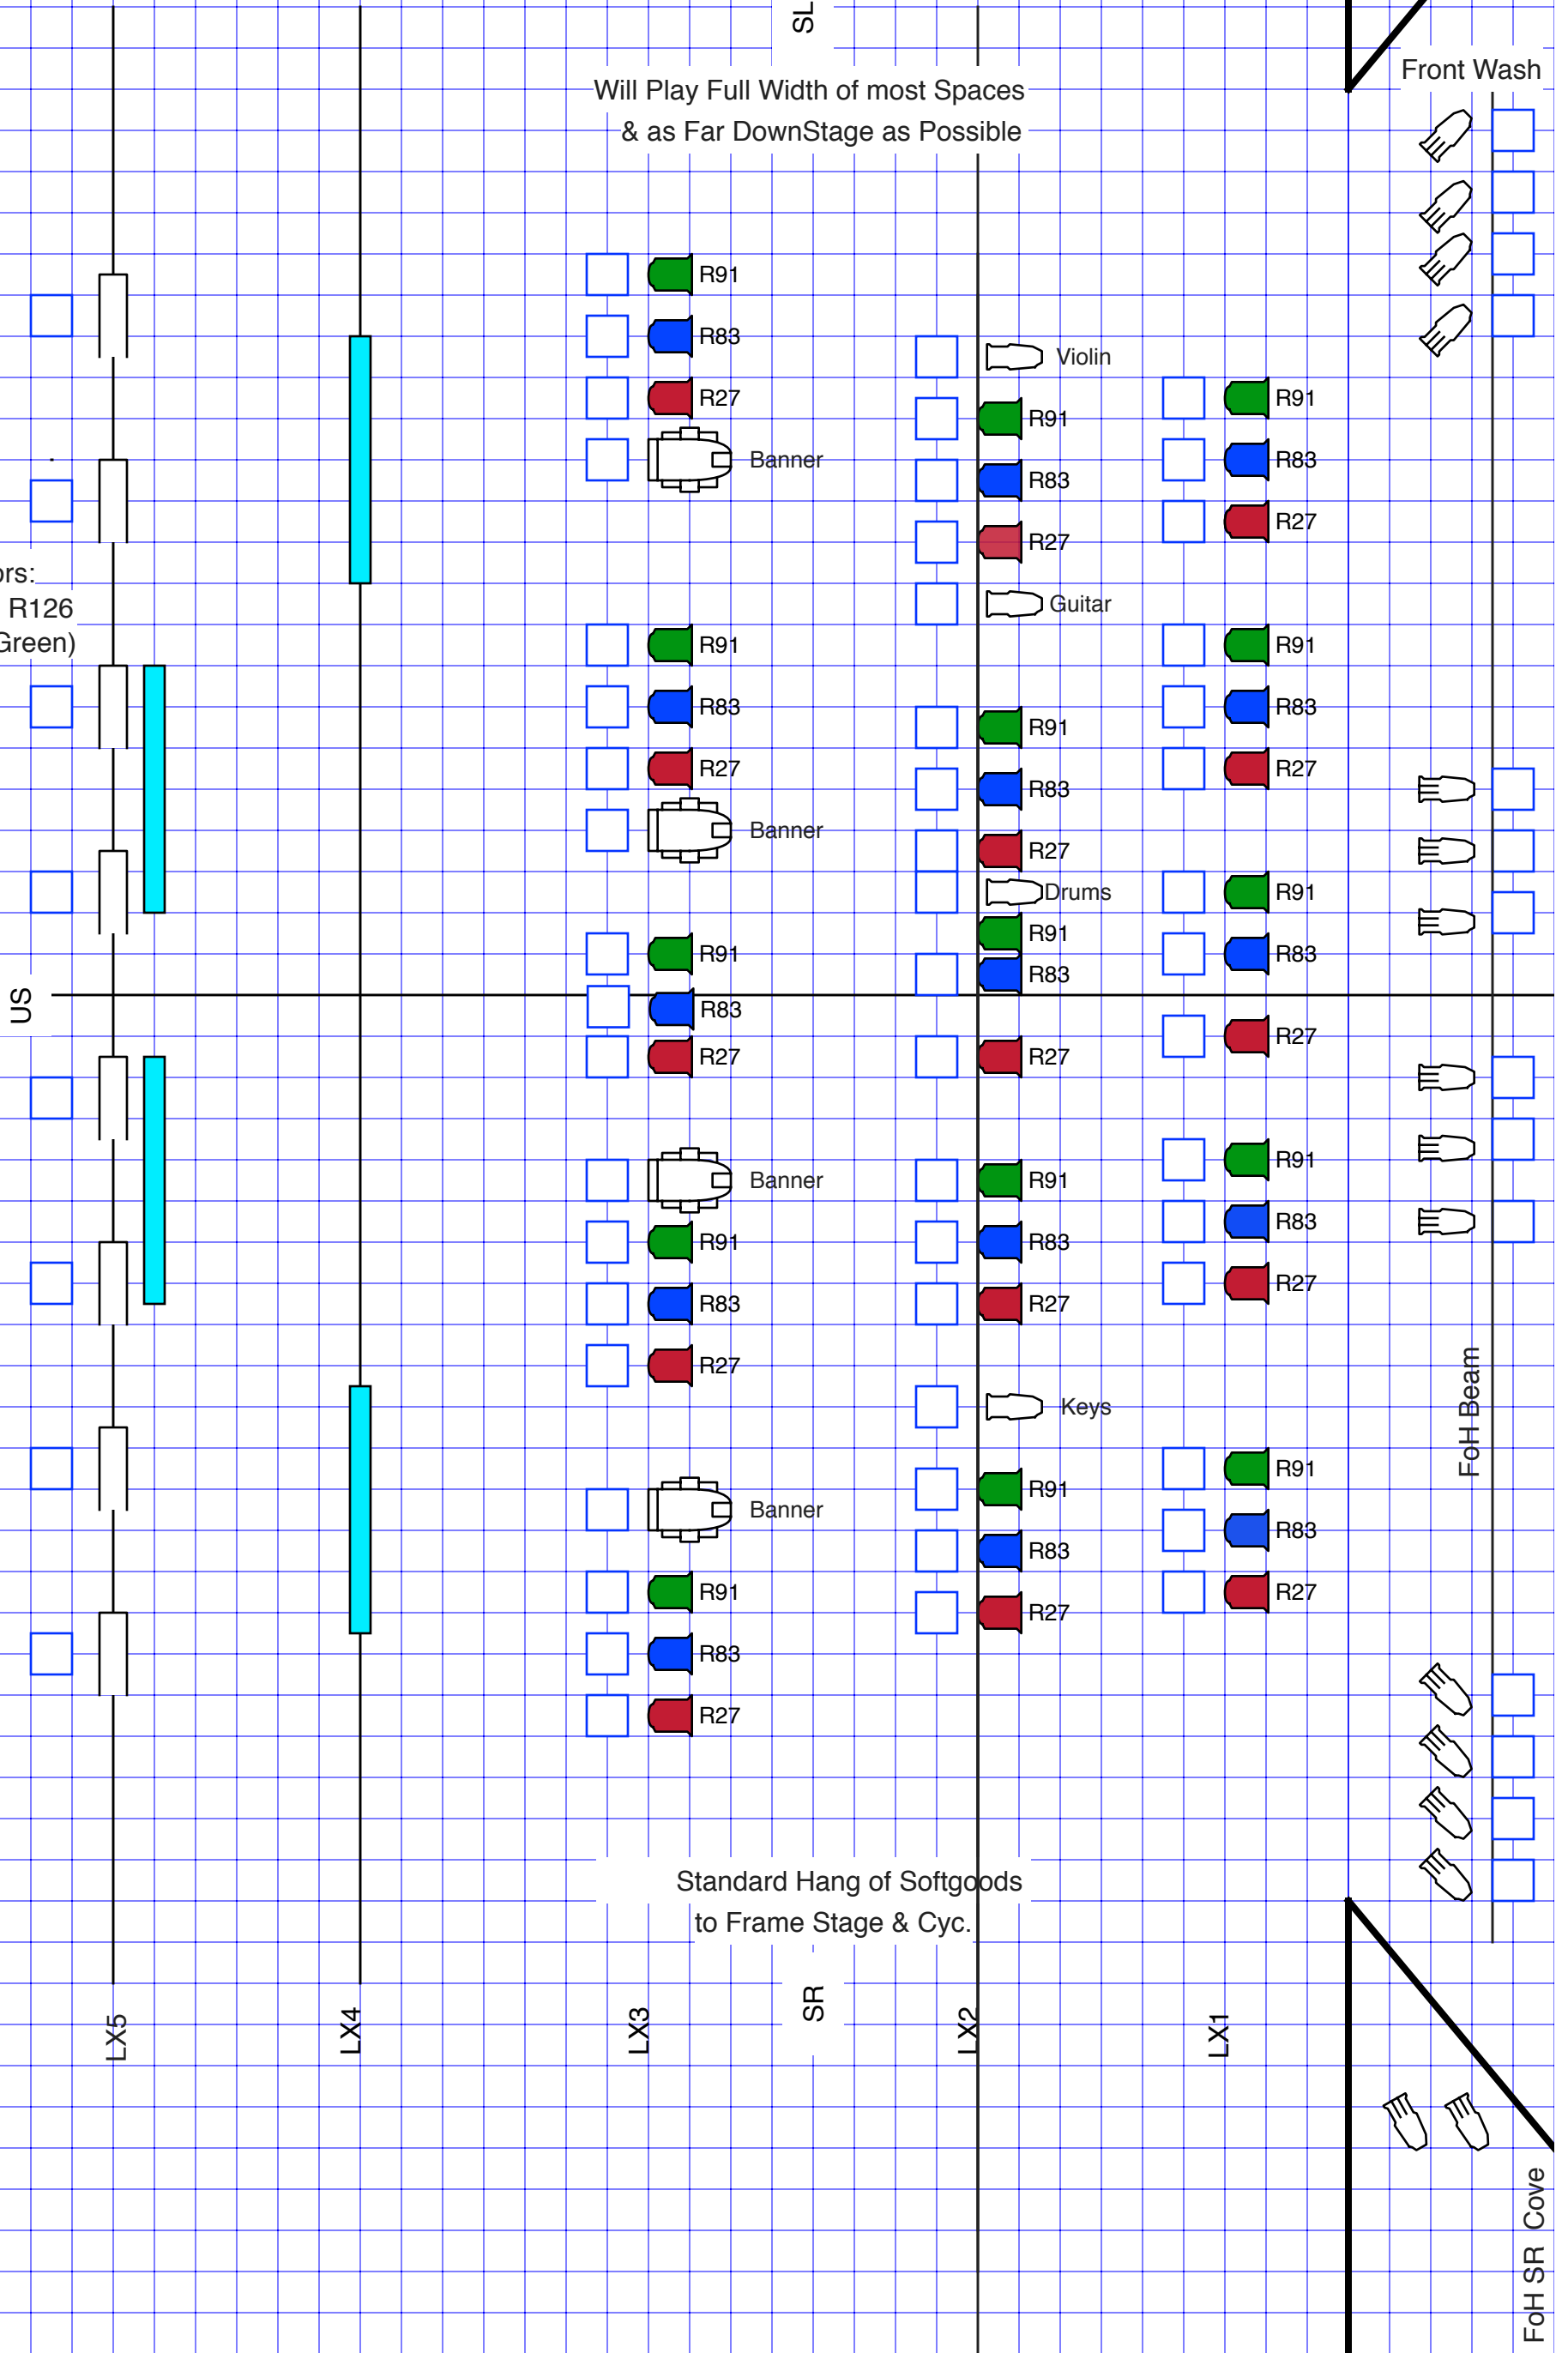

Celtic Angels
 Contact: Ron Rogell
 914-261-0072

Will Play Full Width of most Spaces
 & as Far DownStage as Possible

Cyc Colors:
 R124, R125, R126
 (Red, Blue, Green)

US

SR

Standard Hang of Softgoods
 to Frame Stage & Cyc.