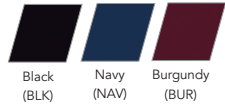

# BADGER / SPARTAN

PRICE LIST EFFECTIVE 03/2021

**NOTES:**

**CHAIR COLORS:**

**STOCK:**

**SPECIAL:**

**SHIPPING:**

All shipments F.O.B Ohio or Texas

	PART NUMBER	DESCRIPTION	LIST PRICE
<b>BADGER STACK CHAIR</b>			
	BADG-10000-12(XXX)	12" 4-Leg Stack Chair	\$60
	BADG-10004-12(XXX)	4 Pack	\$229
	BADG-10000-14(XXX)	14" 4-Leg Stack Chair	\$61
	BADG-10004-14(XXX)	4 Pack	\$235
	BADG-10000-16(XXX)	16" 4-Leg Stack Chair	\$ 90
	BADG-10004-16(XXX)	4 Pack	\$349
	BADG-10000-18(XXX)	18" 4-Leg Stack Chair	\$94
	BADG-10004-18(XXX)	4 Pack	\$365
<b>BADGER STACK CHAIR OPTIONS</b>			
	BADG-00016	16 Degree Caster Insert for Stack Chairs (per chair)	add \$30
	CAR-00020	2" Hard Non-Platform Casters 7/16" x 7/8" (per chair)	add \$30
	CAR-00022	2" Soft Non-Platform Casters 7/16" x 7/8" (per chair)	add \$40
<b>BADGER CAFE CHAIRS</b>			
	BADG-20000-28(XXX)	28" 4-Leg Café Chair	\$139
<b>SPARTAN CANTILEVER CHAIRS</b>			
	SPR -50000-16(XXX)	16" Cantilever Chair	\$125
	SPR-50000-18(XXX)	18" Cantilever Chair	\$135
<b>SPARTAN CANTILEVER DESKS</b>			
	SPR-60000-GRAY	Cantilever Desk with Laminate Desktop, Gray	\$170
	SPR-60000-MPL	Cantilever Desk with Laminate Desktop, Maple	\$170
	SPR-60010-GRAY	Cantilever Desk with Hard Plastic Desktop, Gray	\$177
	SPR-60010-MPL	Cantilever Desk with Hard Plastic Desktop, Sand	\$177
	SPR-60000A-GRAY	Adjustable Cantilever Desk w/Laminate, Gray	\$205
	SPR-60000A-MPL	Adjustable Cantilever Desk w/Laminate, Maple	\$205
	SPR-60100A-GRAY	Adjustable Cantilever Desk w/Hard Plastic, Gray	\$192
	SPR-60010A-MPL	Adjustable Cantilever Desk w/Hard Plastic, Gray	\$192
<b>SPARTAN DESK OPTIONS</b>			
	SPR-30002-WR	Wire Bookbox for Cantilever Desk (Option)	\$45