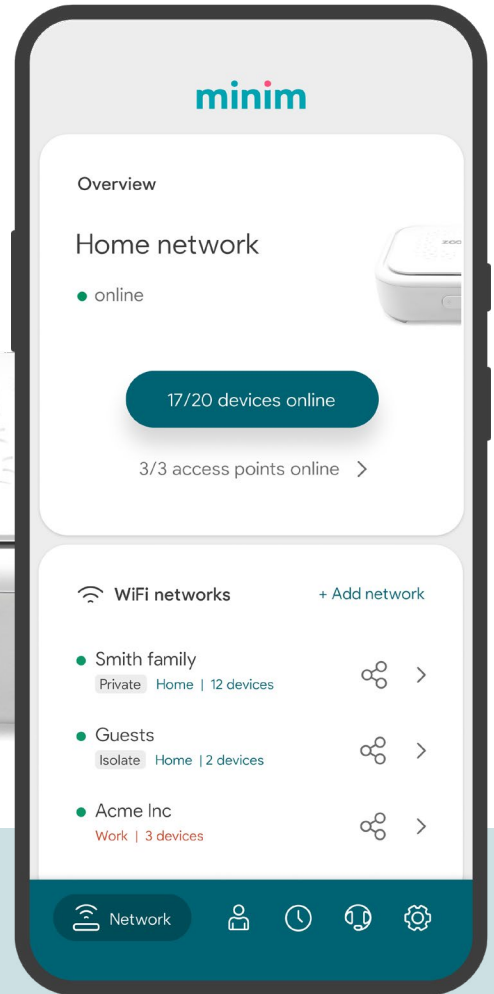

# Zoom<sup>®</sup> ZM.1

A secure, expandable AC1300 mesh system for WiFi in every room

## Featuring:

- ✓ Strong WiFi signal
- ✓ Multi-device optimization
- ✓ Super simple setup
- ✓ Parental controls & security
- ✓ Mesh up to 5 devices
- ✓ Powerful Minim app