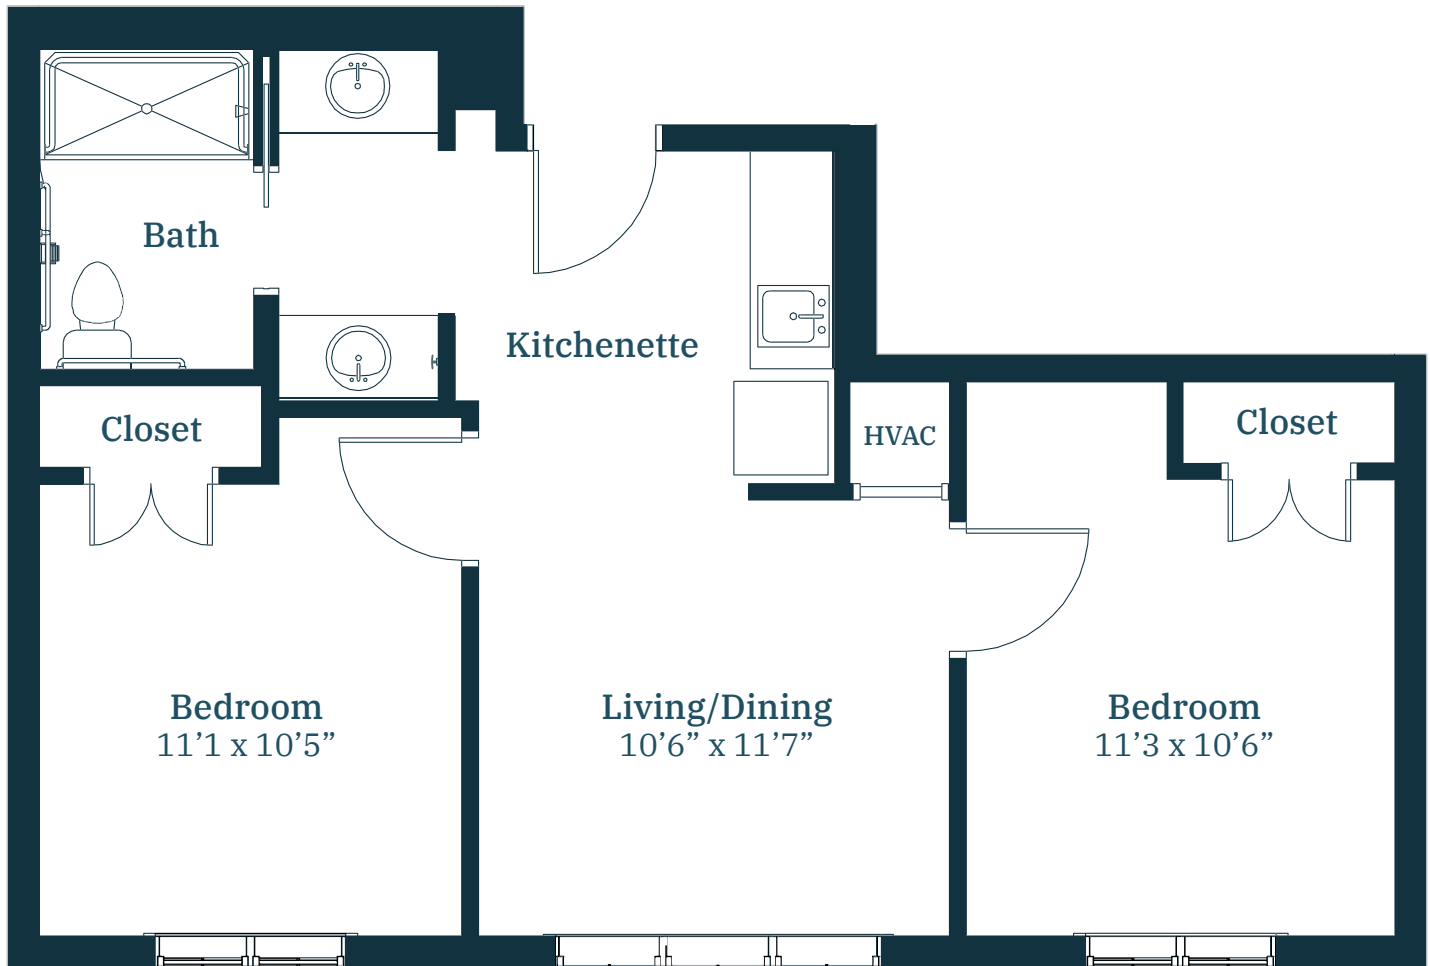

THE JULIA

2 Bedroom Companion Suite, 1 Bathroom
654 sq. ft.

ST. ANTHONY'S
GARDENS

A Senior Living Community of the Archdiocese of New Orleans