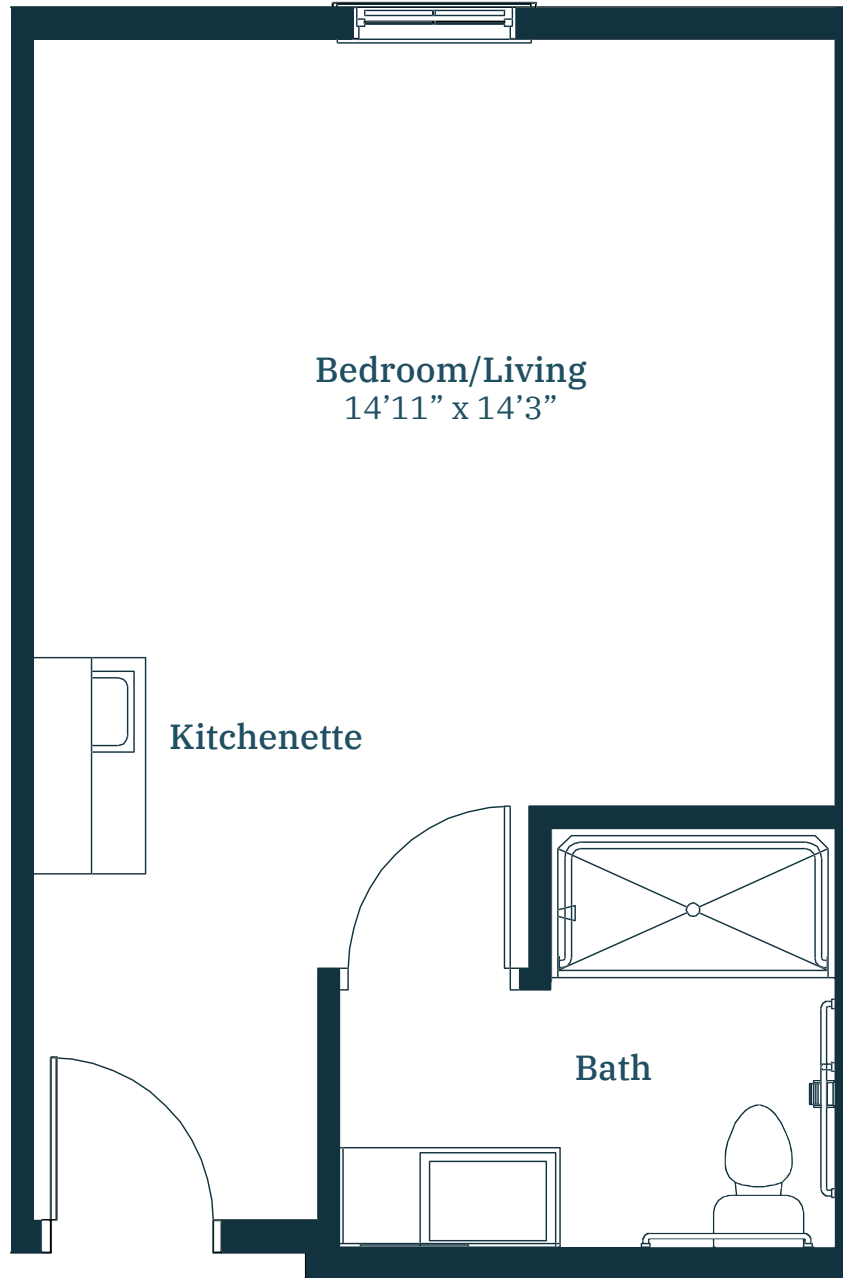

# THE MAPLE

Studio, 1 Bathroom  
350 sq. ft.

**ST. ANTHONY'S**  
GARDENS

*A Senior Living Community of the Archdiocese of New Orleans*