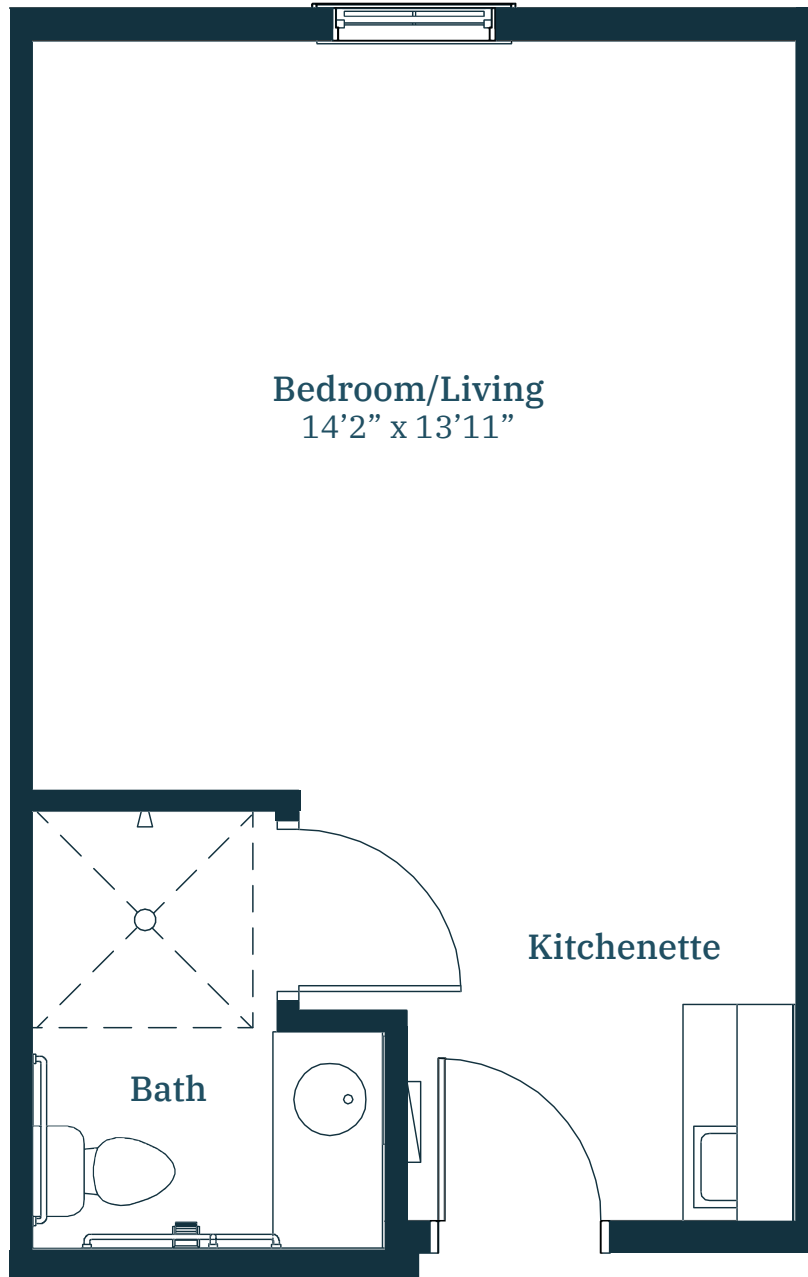

THE ROYAL

Studio, 1 Bathroom
333 sq. ft.

ST. ANTHONY'S
GARDENS

A Senior Living Community of the Archdiocese of New Orleans