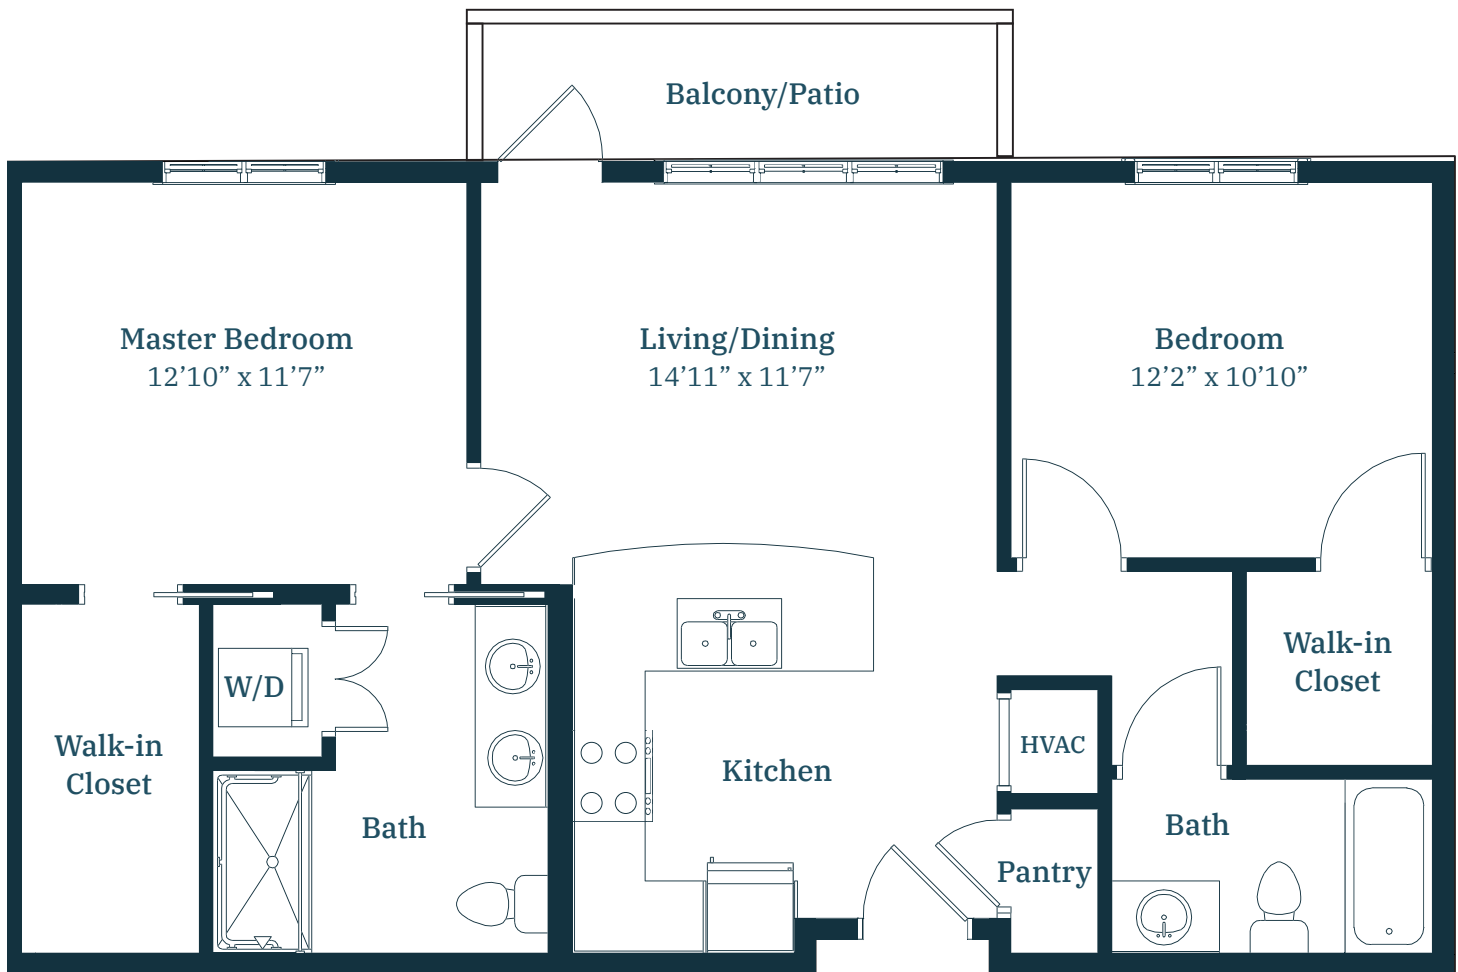

THE ST. CHARLES

2 Bedroom, 2 Bathroom with Balcony/Patio
928 sq. ft.

ST. ANTHONY'S
GARDENS

A Senior Living Community of the Archdiocese of New Orleans