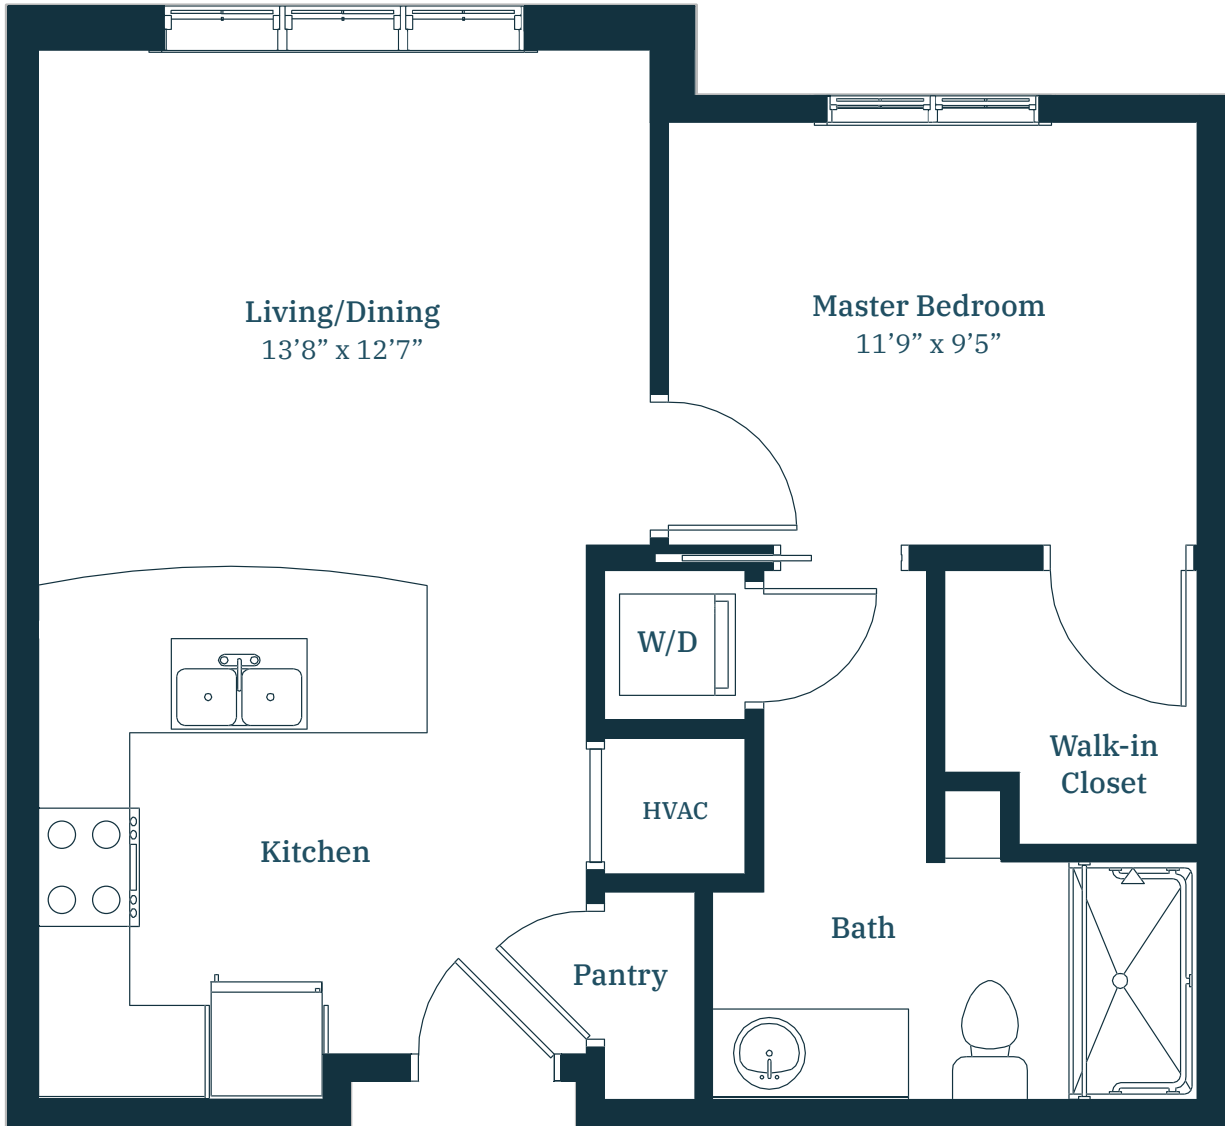

THE CANAL

1 Bedroom, 1 Bathroom
620 sq. ft.

ST. ANTHONY'S
GARDENS

A Senior Living Community of the Archdiocese of New Orleans