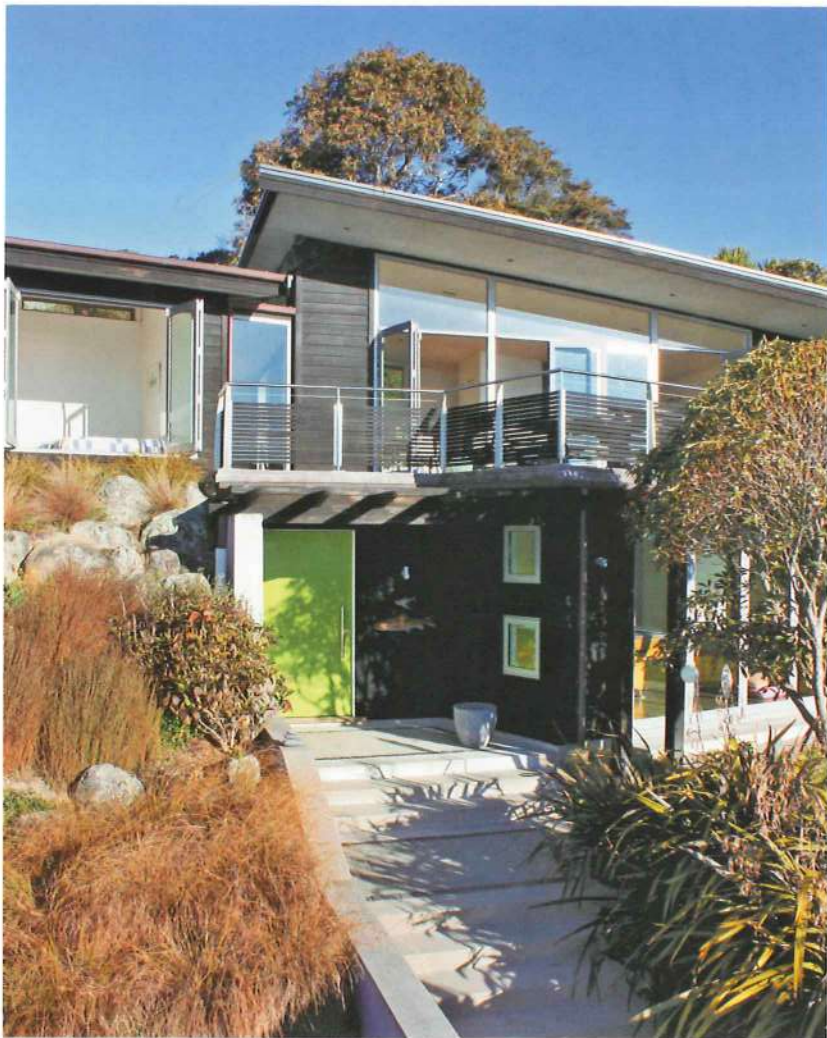

A photograph of a modern beach house interior. The scene is captured from a low angle, looking down a long wooden deck. On the left, a glass railing overlooks a swimming pool and the ocean. In the center, a dining table with wooden chairs is set up. To the right, a kitchen area with white cabinetry and a black countertop is visible. The ceiling is a light, neutral color with recessed lighting. The overall atmosphere is bright and airy, with natural light streaming in from large windows and the open deck.

21st Century Beach Houses

Andrew Hall

images
Publishing

Wallace Marshall House

Tahunanui Beach, Nelson, New Zealand
Arthouse Architecture Ltd.

This house encourages a casual, beach lifestyle and was built to allow a relaxed holiday style of living to permeate day-to-day domestic functions. Sited on the hillside, directly across the road from the beach and only ten minutes from the center of town, the house comprises three separate elements—a lower level space for older children and guests, a main living area that opens on to a large deck above the lower level, and a bedroom wing.

Approaching from the beach, three flights of stairs lead up past the garage and outside shower to the bright green front door. The entry and stairs link the three structural elements and accentuate the kink in the plan at the top, where the dominant single-pitched living area twists to face north. The consequent off-square deck, providing generous outdoor living, is oriented toward the beach and across to the western ranges, offering magnificent views.

The low profile and dark-stained exterior of this house belies a spacious and comfortable interior. High windows allow light to flood deep inside the house, where white walls contrast with rich timber, tiles, and polished concrete floors. The house is designed to maximize solar gain in winter with high levels of insulation, while deep overhangs were incorporated to moderate the heat of the summer sun.