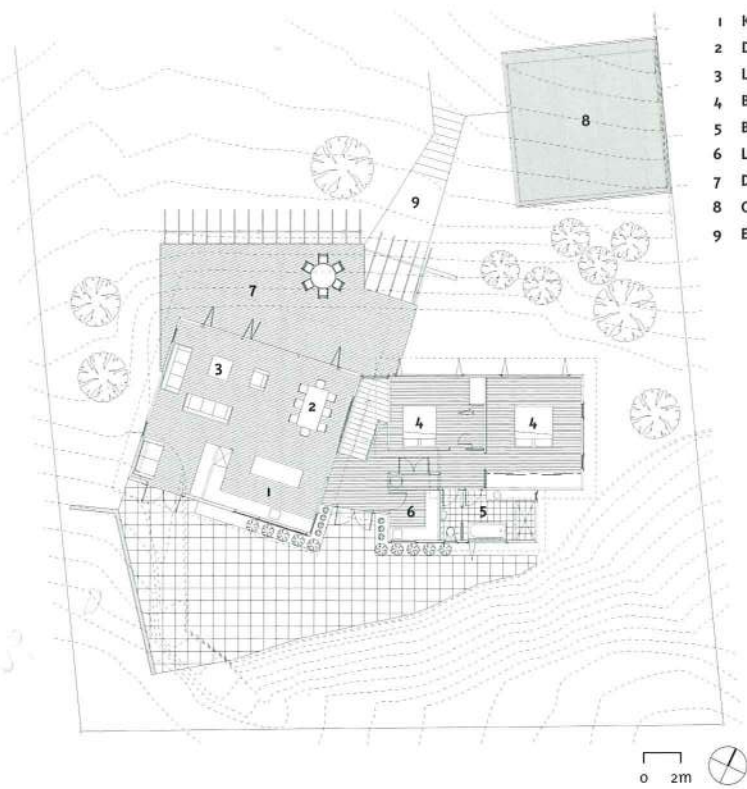

- 1 Kitchen
- 2 Dining room
- 3 Living room
- 4 Bedroom
- 5 Bathroom
- 6 Laundry
- 7 Deck
- 8 Garage
- 9 Entry below