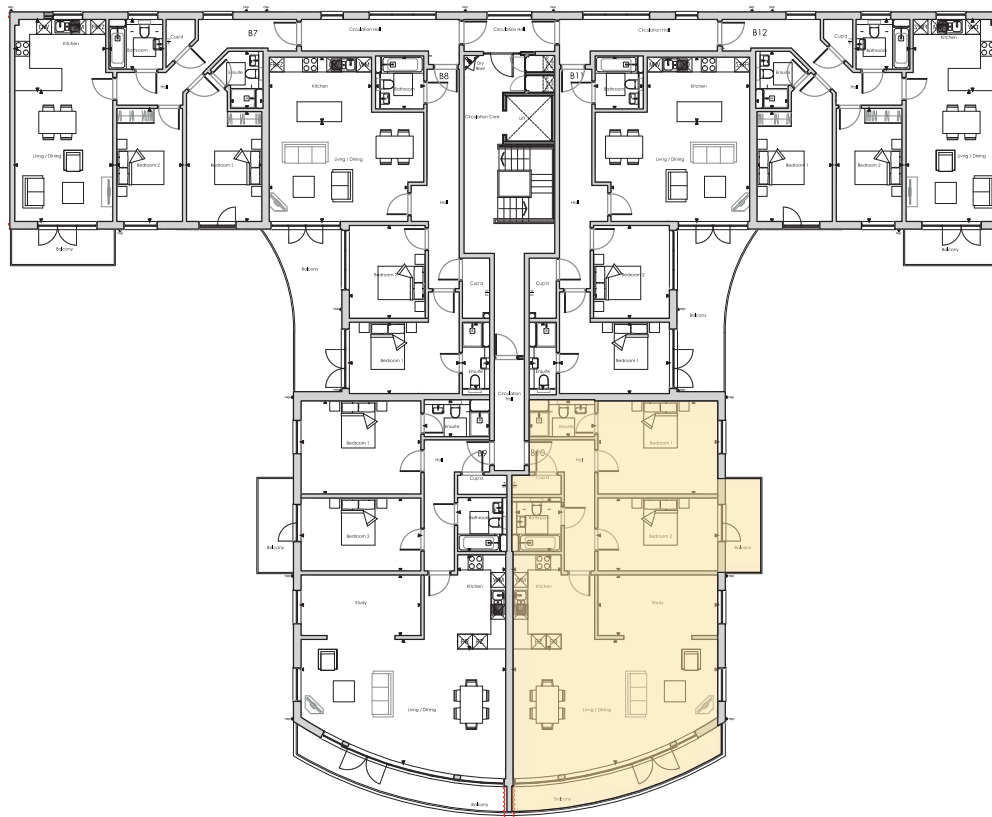

# THE SAIL

B10

## APARTMENT B10 2 bed – GIA 117.1m<sup>2</sup> (1260ft<sup>2</sup>)

Living/Dining	8250 x 5000 (27'1" x 16'5")
Kitchen	1940 x 3800 (6'4" x 12'6")
Bedroom 1	4830 x 3755 (15'10" x 12'4")
Bedroom 2	4830 x 2940 (15'10" x 9'8")
Study	4830 x 2440 (15'10" x 8')
Bathroom	1780 x 2170 (5'10" x 7'1")
Ensuite	2640 x 1490 (8'8" x 4'11")