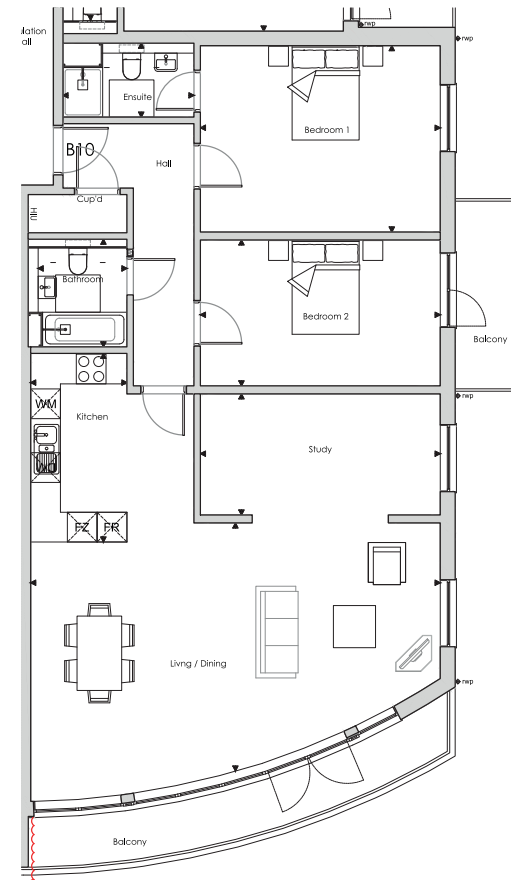

# THE SAIL

B10

## APARTMENT B10 2 bed – GIA 117.1m<sup>2</sup> (1260ft<sup>2</sup>)

Living/Dining	8250 x 5000 (27'1" x 16'5")
Kitchen	1940 x 3800 (6'4" x 12'6")
Bedroom 1	4830 x 3755 (15'10" x 12'4")
Bedroom 2	4830 x 2940 (15'10" x 9'8")
Study	4830 x 2440 (15'10" x 8')
Bathroom	1780 x 2170 (5'10" x 7'1")
Ensuite	2640 x 1490 (8'8" x 4'11")