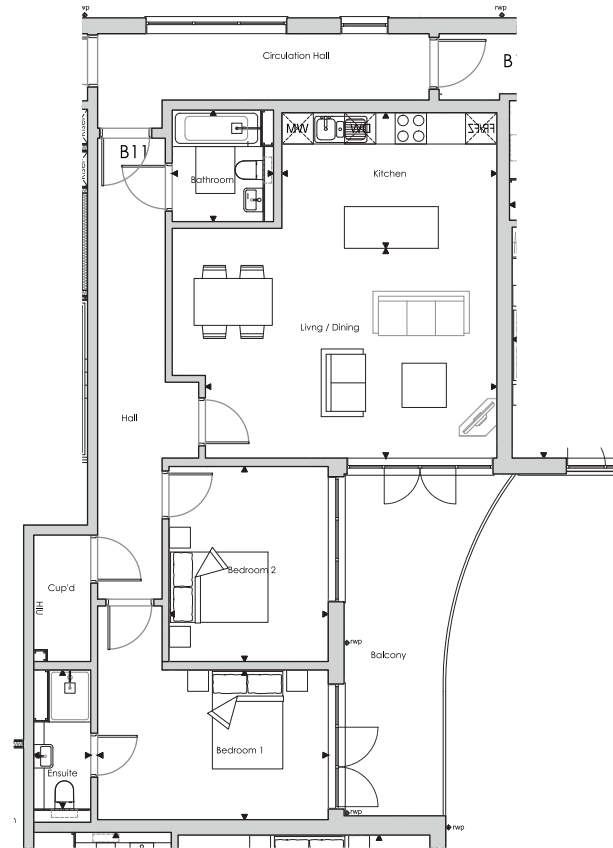

THE SAIL

B11

APARTMENT B11 2 bed – GIA 87.4m² (941ft²)

Living/Dining	5590 x 4025 (18'4" x 13'2")
Kitchen	4125 x 2600 (13'6" x 8'6")
Bedroom 1	4425 x 2875 (14'6" x 9'5")
Bedroom 2	3055 x 3740 (10' x 12'3")
Bathroom	1745 x 2140 (5'9" x 7')
Ensuite	1095 x 2655 (3'7" x 8'9")