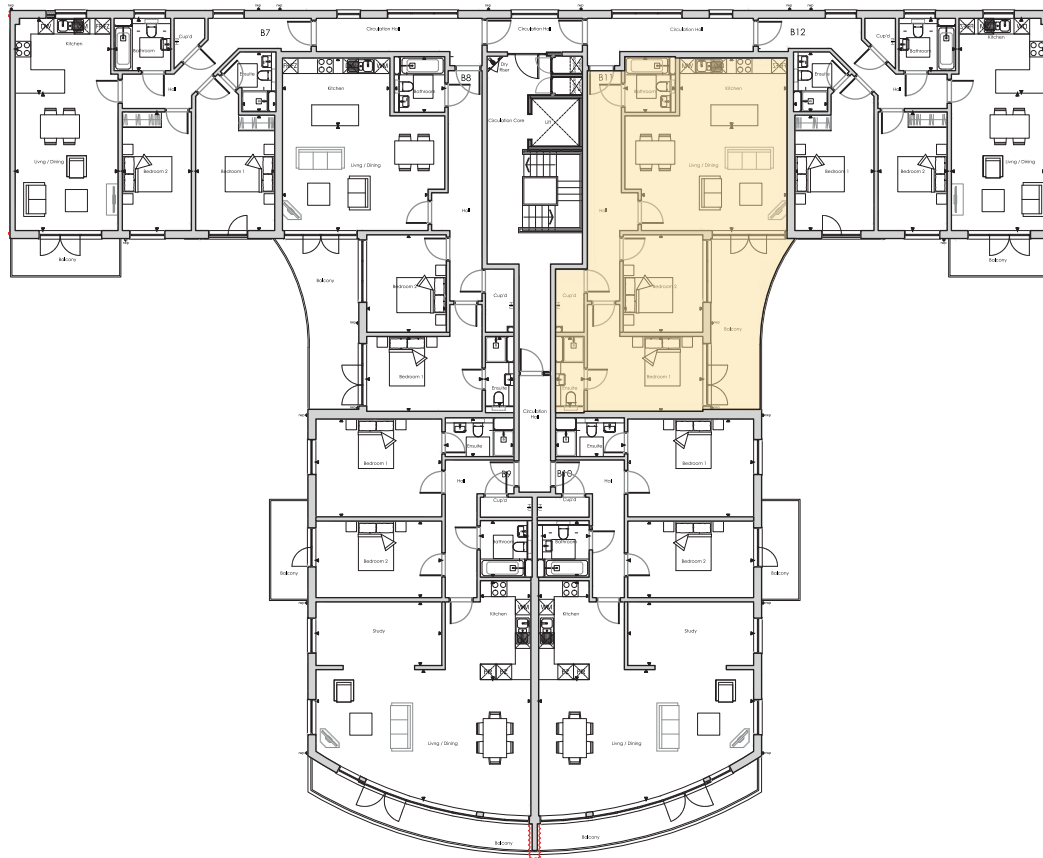

THE SAIL

B11

APARTMENT B11 2 bed – GIA 87.4m² (941ft²)

Living/Dining	5590 x 4025 (18'4" x 13'2")
Kitchen	4125 x 2600 (13'6" x 8'6")
Bedroom 1	4425 x 2875 (14'6" x 9'5")
Bedroom 2	3055 x 3740 (10' x 12'3")
Bathroom	1745 x 2140 (5'9" x 7')
Ensuite	1095 x 2655 (3'7" x 8'9")