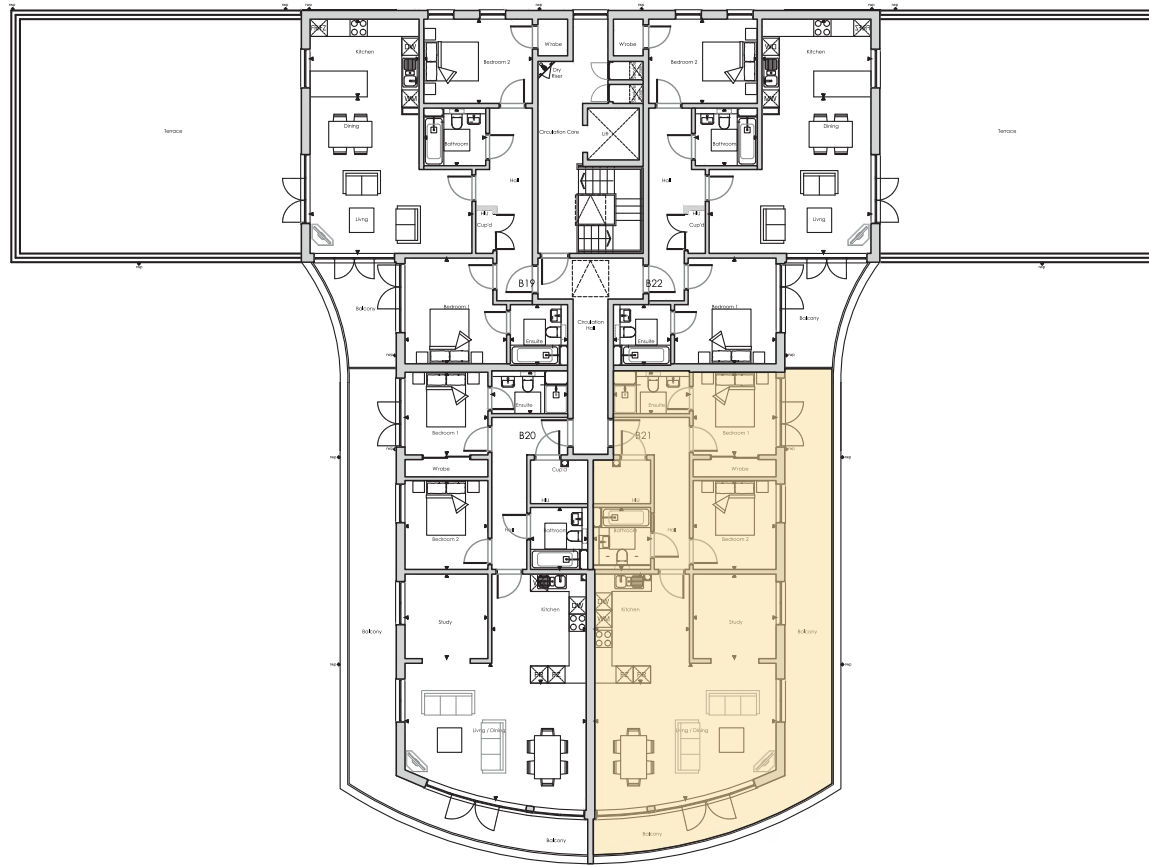

THE SAIL

B21

APARTMENT B21 2 bed - GIA 91.2m² [982ft²]

Living/Dining	6300 x 4740 (20'8" x 15'7")
Kitchen	3290 x 3790 (10'9" x 12'5")
Bedroom 1	2880 x 2875 (9'5" x 9'5")
Bedroom 2	2880 x 3090 (9'5" x 10'2")
Study	2880 x 2940 (9'5" x 9'8")
Bathroom	1990 x 2155 (6'6" x 7'1")
Ensuite	2640 x 1490 (8'8" x 4'11")