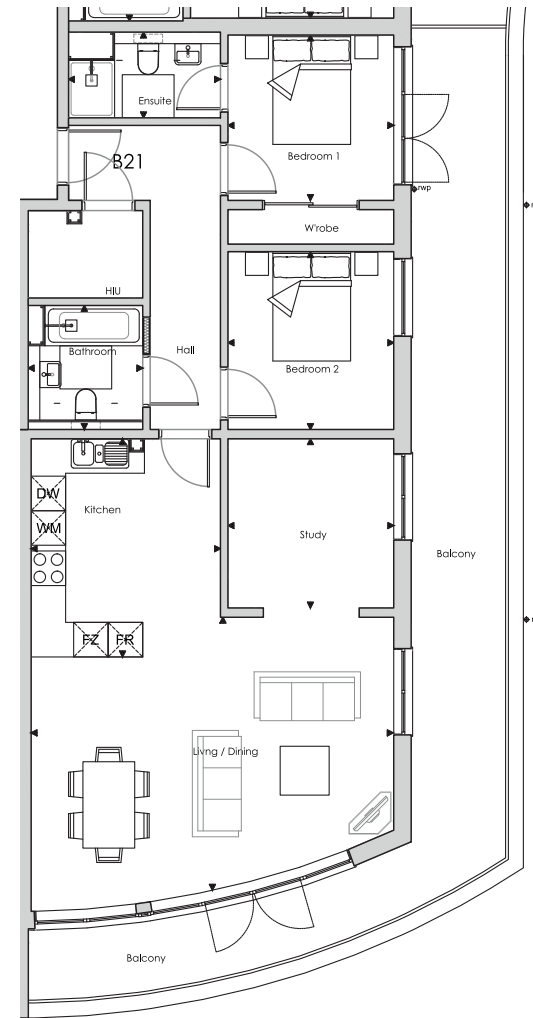

THE SAIL

B21

APARTMENT B21 2 bed - GIA 91.2m² [982ft²]

Living/Dining	6300 x 4740 (20'8" x 15'7")
Kitchen	3290 x 3790 (10'9" x 12'5")
Bedroom 1	2880 x 2875 (9'5" x 9'5")
Bedroom 2	2880 x 3090 (9'5" x 10'2")
Study	2880 x 2940 (9'5" x 9'8")
Bathroom	1990 x 2155 (6'6" x 7'1")
Ensuite	2640 x 1490 (8'8" x 4'11")