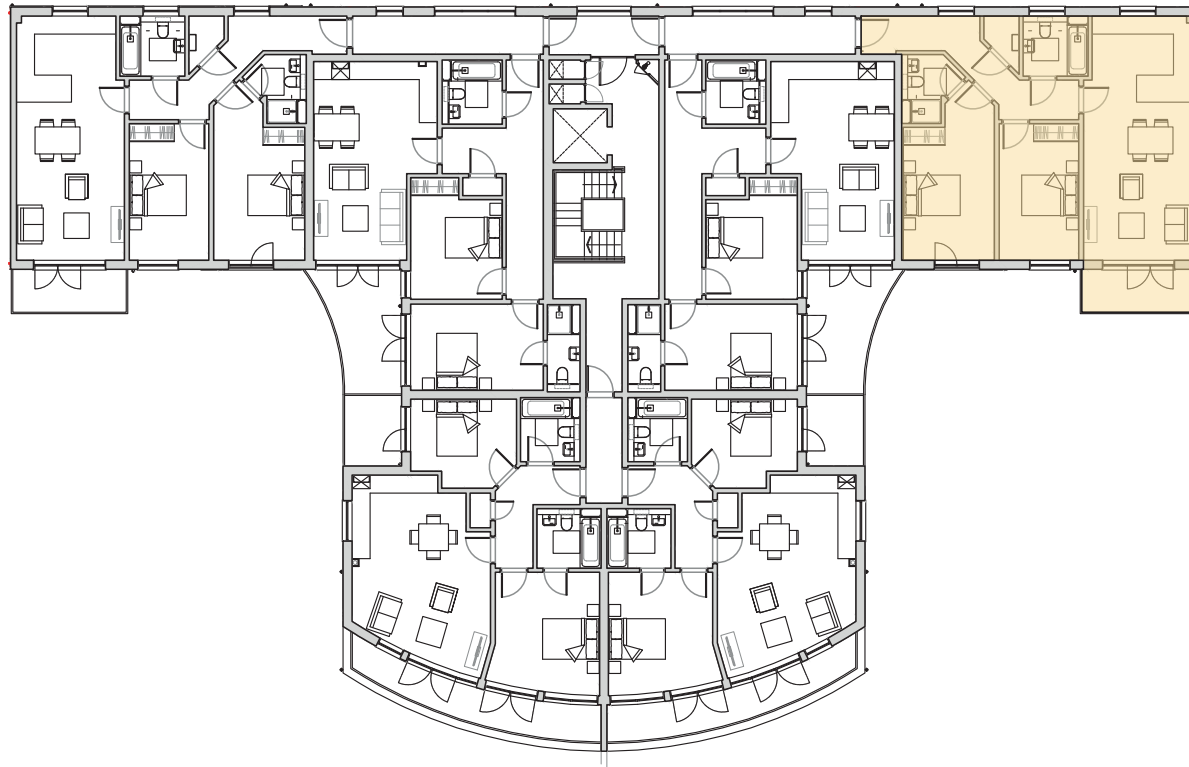

THE HORIZON

C18

APARTMENT C18 2 bed – GIA 80.1m² (862ft²)

Living/Dining	3600 x 5270 (11'10" x 17'3")
Kitchen	3315 x 2870 (10'10" x 9'5")
Bedroom 1	3040 x 4430 (10' x 14'6")
Bedroom 2	2650 x 4555 (8'8" x 14'11")
Bathroom	2170 x 2005 (7'1" x 6'7")
Ensuite	1315 x 2295 (4'4" x 7'6")