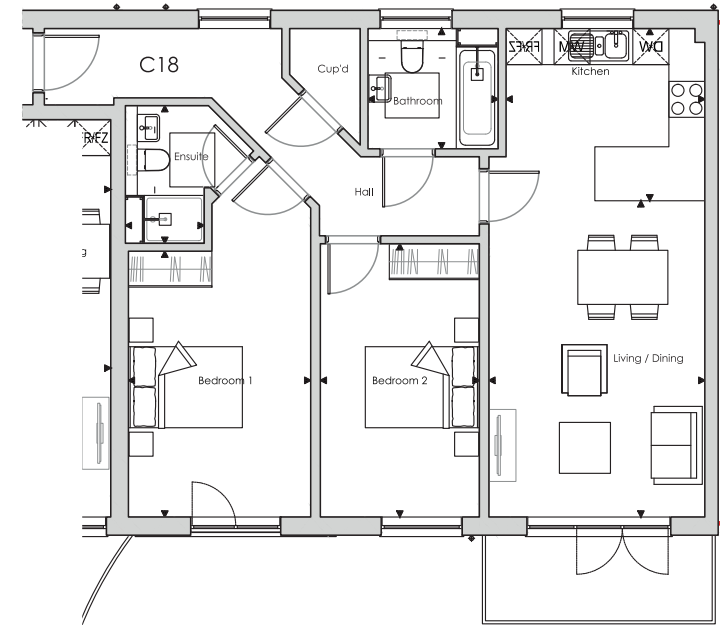

THE HORIZON

C18

APARTMENT C18 2 bed – GIA 80.1m² (862ft²)

Living/Dining	3600 x 5270 (11'10" x 17'3")
Kitchen	3315 x 2870 (10'10" x 9'5")
Bedroom 1	3040 x 4430 (10' x 14'6")
Bedroom 2	2650 x 4555 (8'8" x 14'11")
Bathroom	2170 x 2005 (7'1" x 6'7")
Ensuite	1315 x 2295 (4'4" x 7'6")