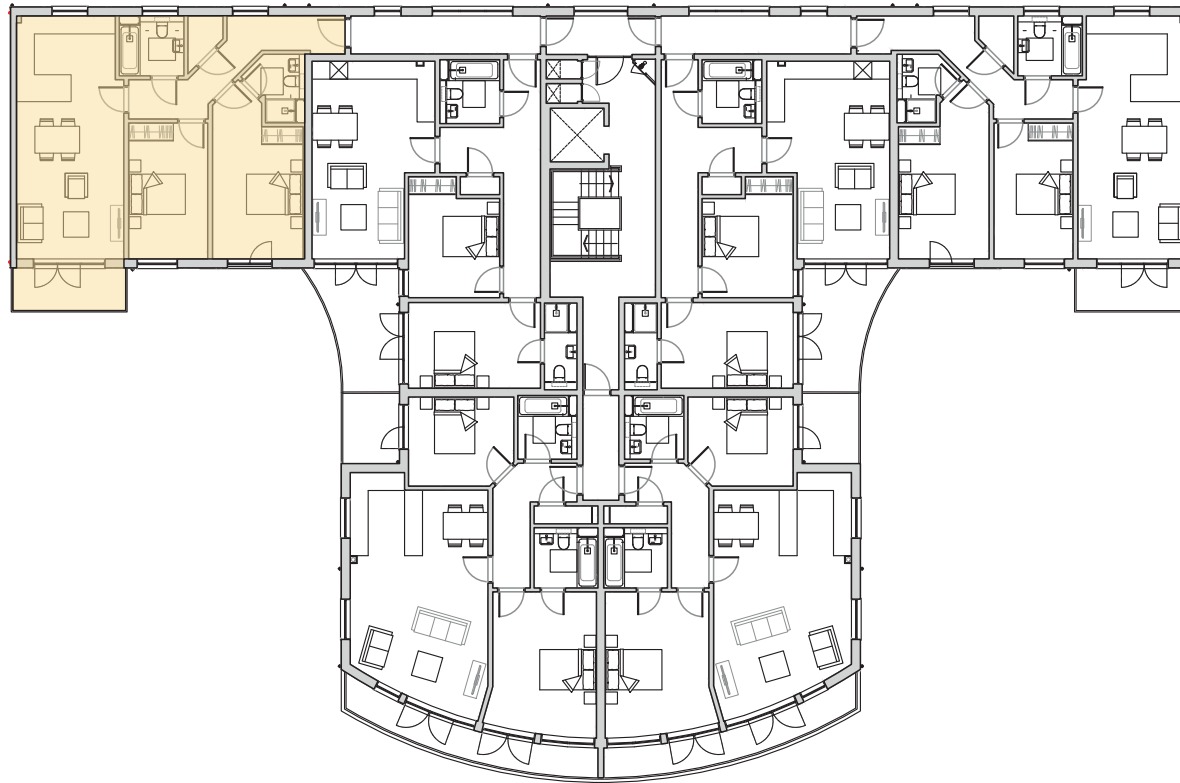

THE HORIZON

C7

APARTMENT C7 2 bed – GIA 80.1m² [862ft²]

Living/Dining	3600 x 5270 (11'10" x 17'3")
Kitchen	3315 x 2870 (10'10" x 9'5")
Bedroom 1	3040 x 4430 (10' x 14'6")
Bedroom 2	2650 x 4555 (8'8" x 14'11")
Bathroom	2170 x 2005 (7'1" x 6'7")
Ensuite	1315 x 2295 (4'4" x 7'6")