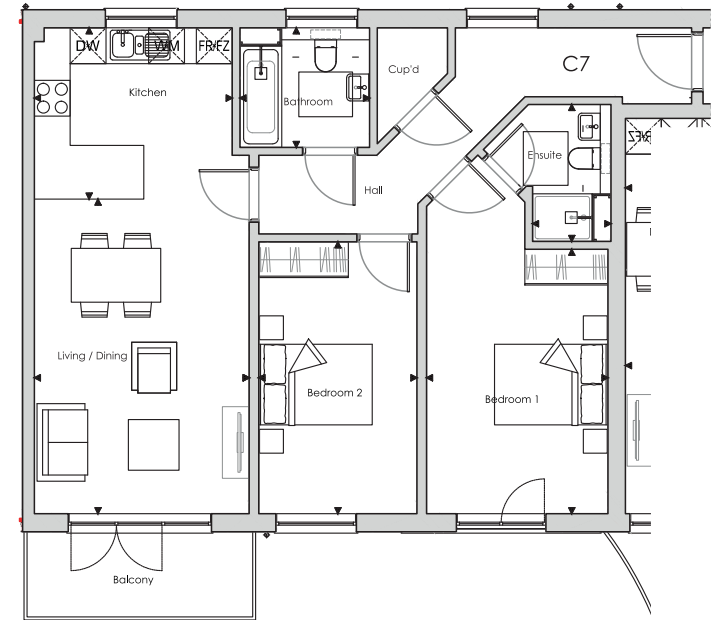

THE HORIZON

C7

APARTMENT C7 2 bed – GIA 80.1m² [862ft²]

Living/Dining	3600 x 5270 (11'10" x 17'3")
Kitchen	3315 x 2870 (10'10" x 9'5")
Bedroom 1	3040 x 4430 (10' x 14'6")
Bedroom 2	2650 x 4555 (8'8" x 14'11")
Bathroom	2170 x 2005 (7'1" x 6'7")
Ensuite	1315 x 2295 (4'4" x 7'6")