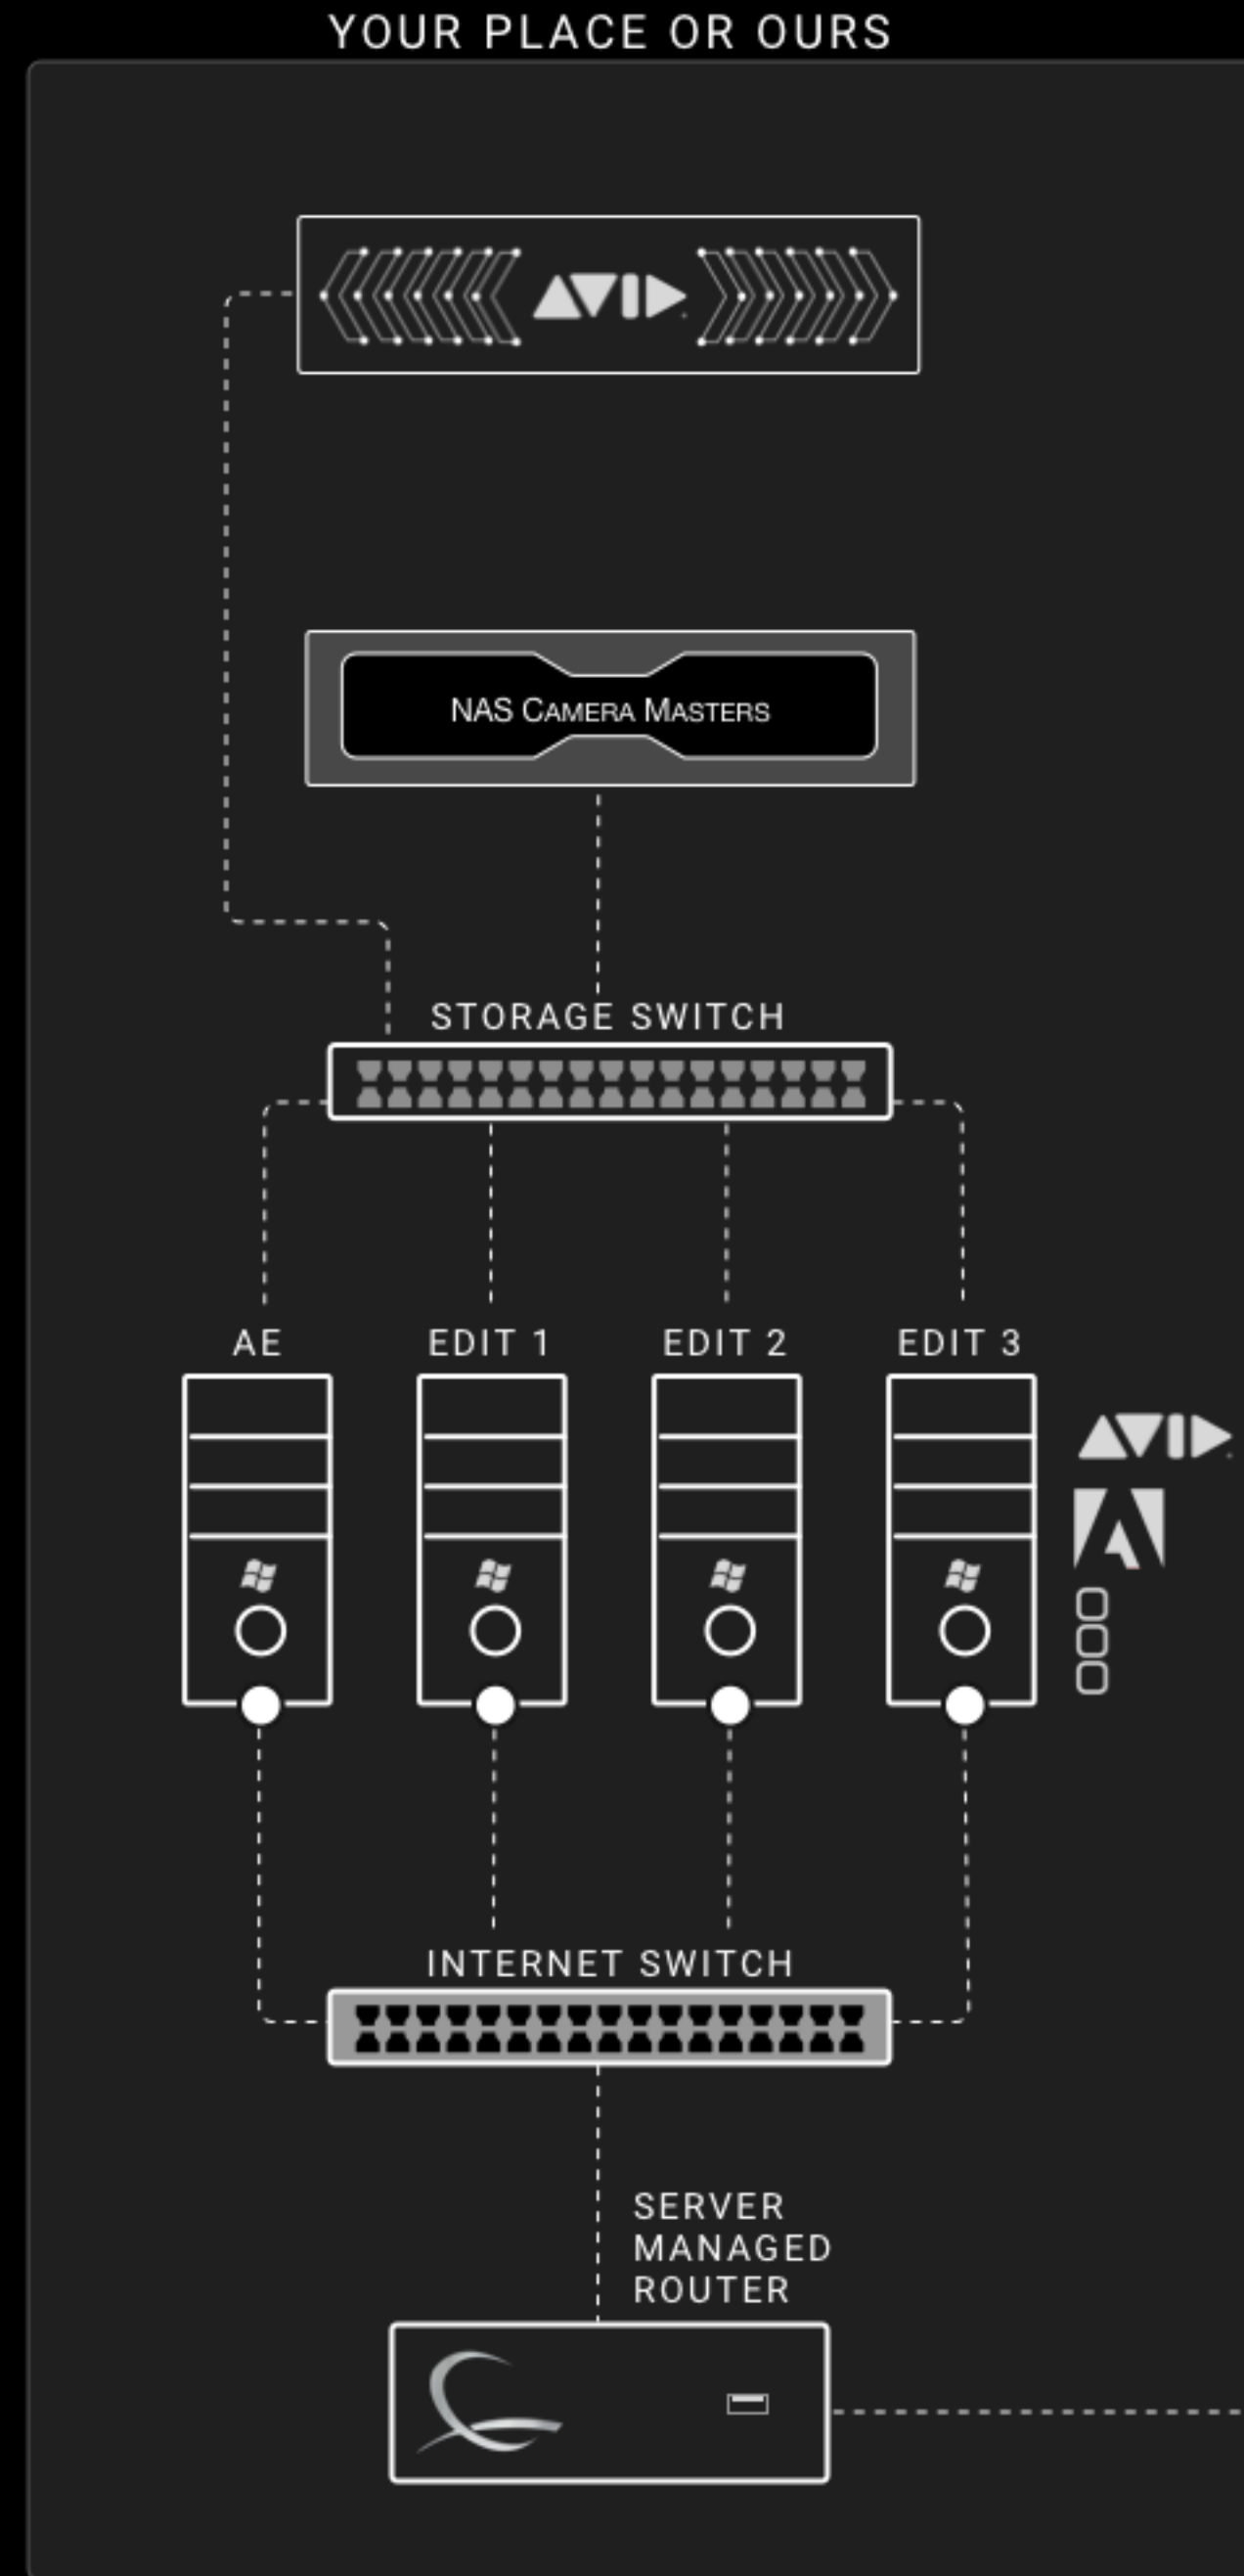

AE
CLIENT MANAGED
ROUTER

HOLLYWOOD, CA
Apple Windows

EDIT 1
CLIENT MANAGED
ROUTER

CHICAGO, IL
Apple Windows

EDIT 2
CLIENT MANAGED
ROUTER

AUSTIN, TX
Apple Windows

EDIT 3
CLIENT MANAGED
ROUTER

NEW YORK CITY, NY
Apple Windows