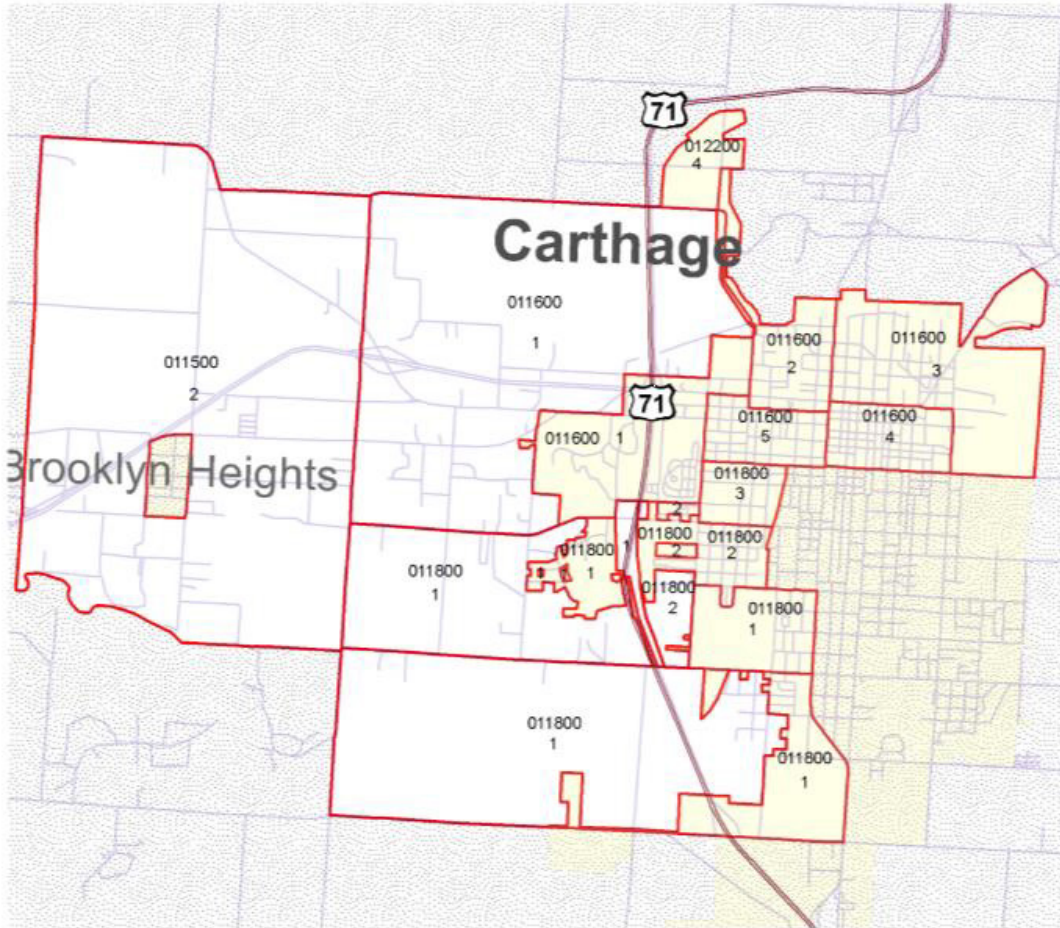

CARTHAGE ENHANCED ENTERPRISE ZONE

Legend

-  Town / City
-  EEZ Boundary - Carthage
-  County Boundary

Locator Map