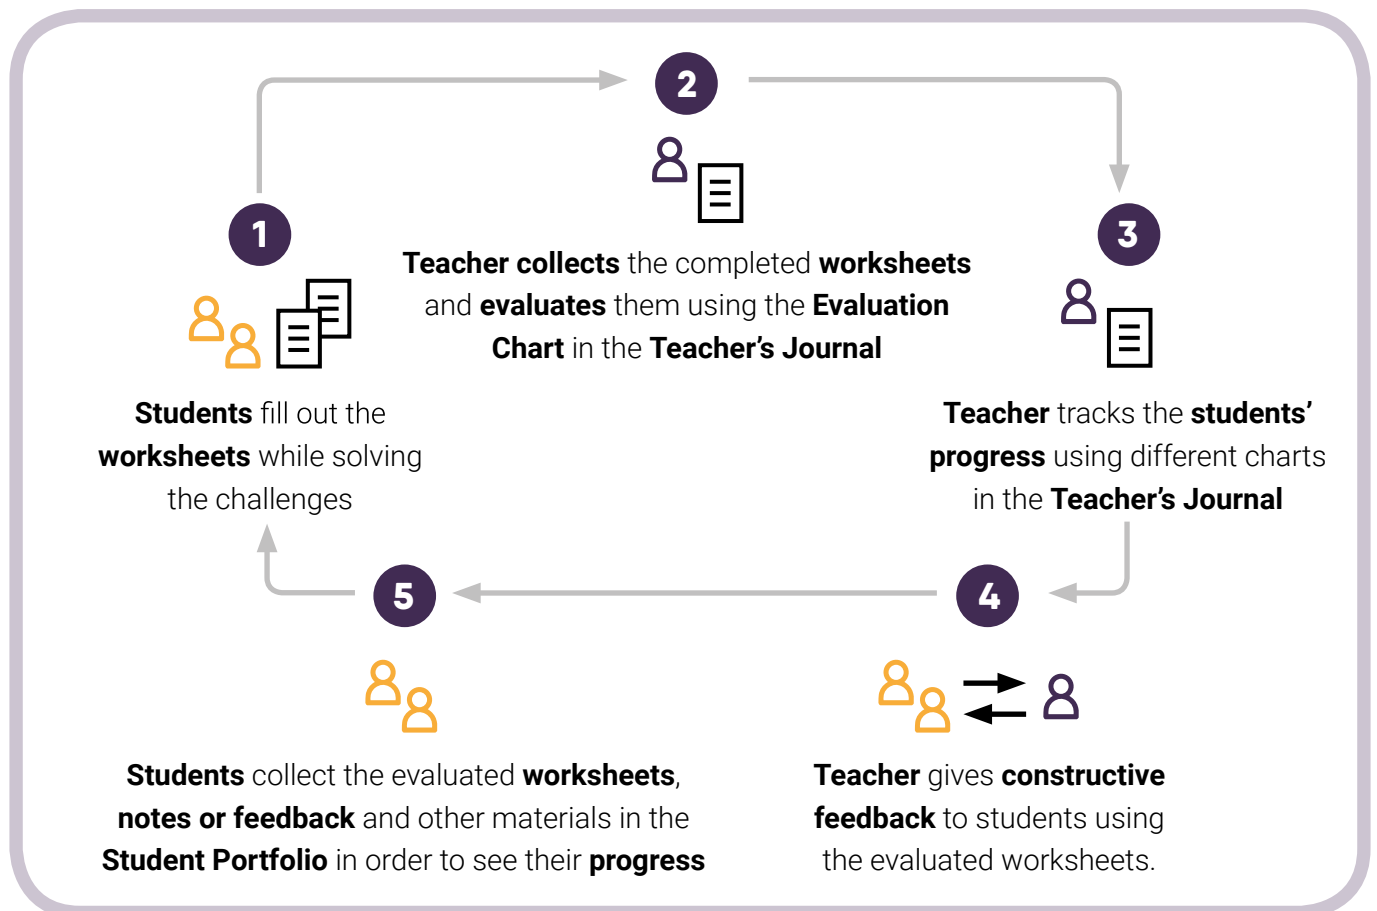

Robo Wunderkind Impact Evaluation System

Criteria

Levels

This work is licensed under the Creative Commons Attribution 4.0 International License. To view a copy of this license, visit <http://creativecommons.org/licenses/by/4.0/> or send a letter to Creative Commons, PO Box 1866, Mountain View, CA 94042, USA.