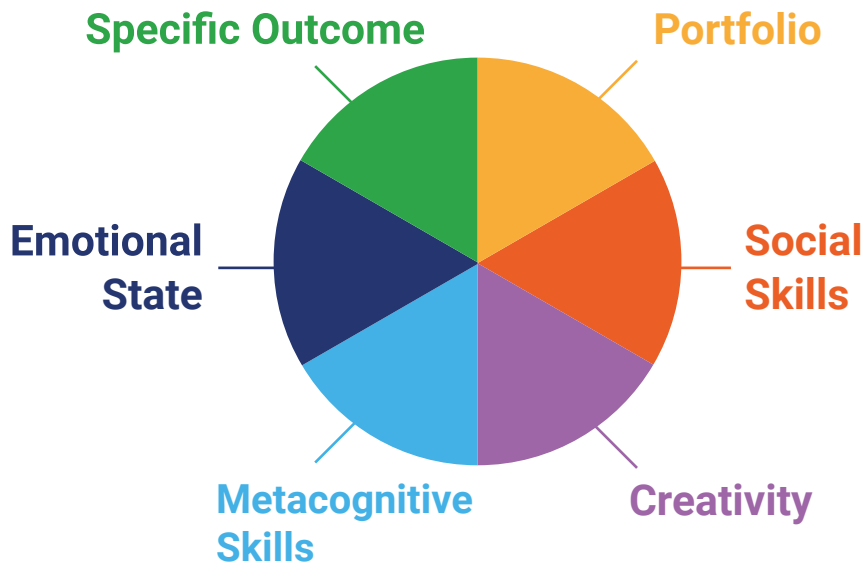

Robo Wunderkind Impact Evaluation System

Criteria

Levels

This work is licensed under the Creative Commons Attribution 4.0 International License. To view a copy of this license, visit <http://creativecommons.org/licenses/by/4.0/> or send a letter to Creative Commons, PO Box 1866, Mountain View, CA 94042, USA.