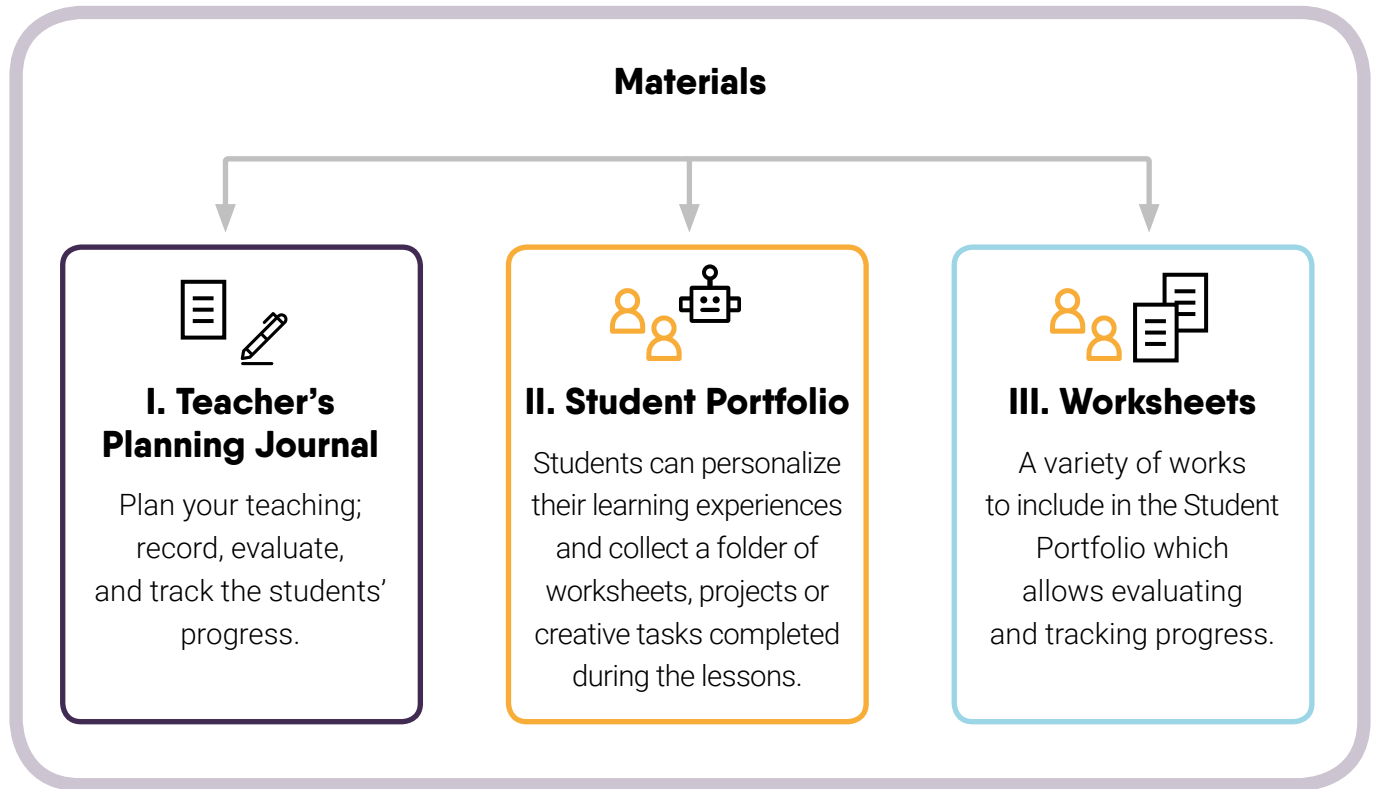

Robo Wunderkind Impact Evaluation System

Criteria

Levels

This work is licensed under the Creative Commons Attribution 4.0 International License. To view a copy of this license, visit <http://creativecommons.org/licenses/by/4.0/> or send a letter to Creative Commons, PO Box 1866, Mountain View, CA 94042, USA.