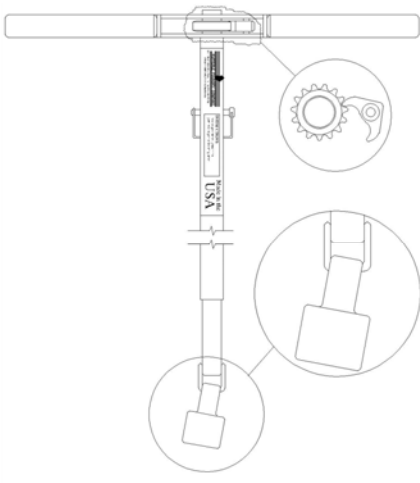

RATCHETING VALVE WRENCH (RVW)

Standard List Pricing – Solid Shaft

- 6' Solid Shaft.....$283.00
- 5' Solid Shaft.....$265.00
- 4' Solid Shaft.....$246.00
- 3' Solid Shaft.....$228.00

Custom Sizes - Add/Deduct $9 per 6" increments

Standard List Pricing – Telescoping Shaft

- 6' Telescoping Shaft.....$337.00
- 5' Telescoping Shaft.....$318.00
- 4' Telescoping Shaft.....$300.00
- 3' Telescoping Shaft.....$281.00

Custom Sizes - Add/Deduct $18 per 6" increments

RVW HANDLE ONLY (OPTIONAL KEYS BELOW).....$180.00

ATTACHABLE 1¼" PENTAGON KEY.....$67.00

ATTACHABLE 1½" PENTAGON KEY.....$67.00

ATTACHABLE 2" SQUARE KEY.....$67.00

ATTACHABLE 1 ½" SQUARE KEY.....$67.00

ATTACHABLE 1" SQUARE KEY.....$67.00

COMPLETE PARTS REPAIR KIT.....$66.00

Approx Shipping Weight 6' Solid 18 lbs.

Approx Shipping Weight 6' Telescope 32 lbs.

SPEEDY VALVE WRENCH (SVW)

SVW with 1¼" PENTAGON KEY.....$65.00 factory list

SVW with 1½" PENTAGON KEY.....$65.00 factory list

SVW with 2" SQUARE KEY.....$65.00 factory list

SVW with 1 ½" SQUARE KEY.....$65.00 factory list

SVW with 1" SQUARE KEY.....$65.00 factory list

Approx Shipping Weight 5 lbs.