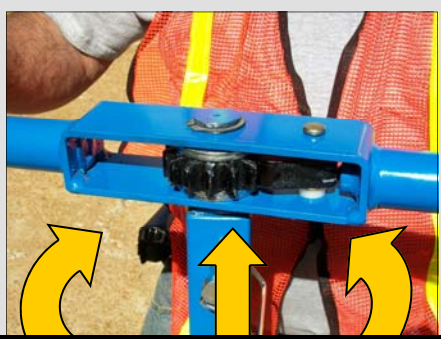

**Gate Valve  
Wrench that  
Ratchets!**

***Ratcheting Valve Wrench***

**R  
V  
W**

**Easy Two-Way Ratcheting Action!  
Ductile Iron Gear and Pawl!**

- Solid and telescoped shafts up to 30'
- Makes operating valves easy and safer! No need to turn wrench 360°
- Swivel socket for easy nut alignment
- Solid steel construction

## Sizes\*

6' Solid Shaft w/ swivel 2" socket  
 5' Solid Shaft w/ swivel 2" socket  
 4' Solid Shaft w/ swivel 2" socket

6' telescoping rod w/ swivel 2" socket, extending to 11'  
 5' telescoping rod w/ swivel 2" socket, extending to 9'  
 4' telescoping rod w/ swivel 2" socket, extending to 7'

\*Custom sizes are available!

\*Call your waterworks distributor for pricing!

***Tested up to 777 ft-lbs. of torque!***

5 DEGREE  
SWIVEL ACTION  
SOCKET!

**NEW!**

- Open and close valves quickly!
- Non-stationary rotating handle allows for smooth, quick turning
- Available for multiple key shapes and sizes

## ***Speedy Valve Wrench (SVW)***

- Easily count turns using label on shaft
- Removable handle allows for optional keys (1¼", 1½" pentagon / 1", 1½", 2" square)
- Working parts fully replaceable (gear, pawl, pin, etc.)