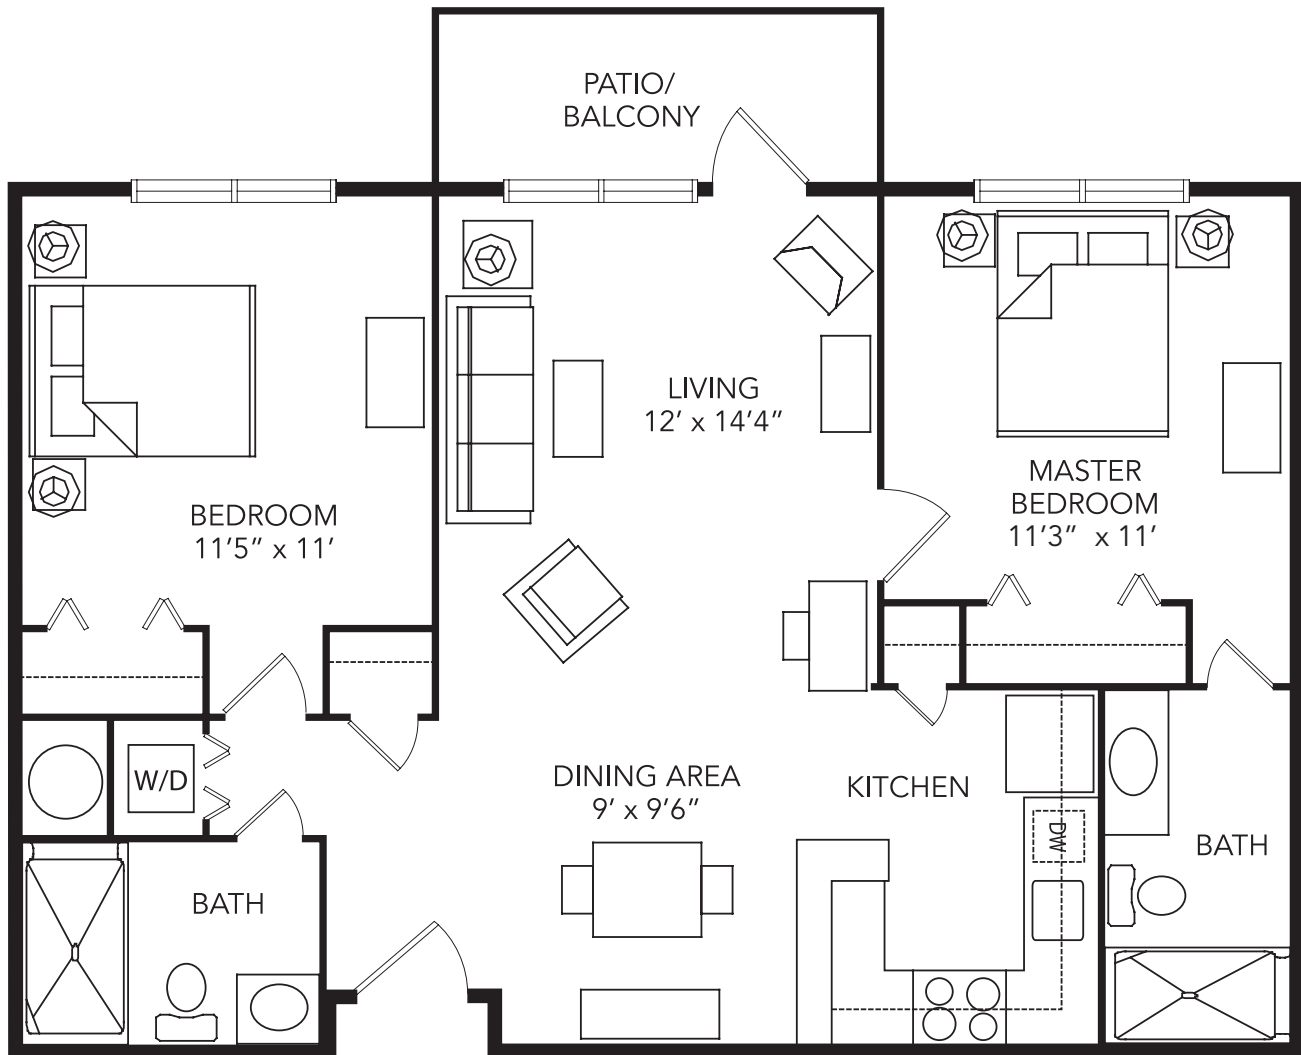

independent living apartment

2 bedroom traditional

2 bedroom · 2 bathroom · den · 857 sq. ft.

VillageatWoodsEdge.com

757.517.2791

1401 N. High St.

Franklin, VA 23851

THE
VILLAGE
AT WOODS EDGE