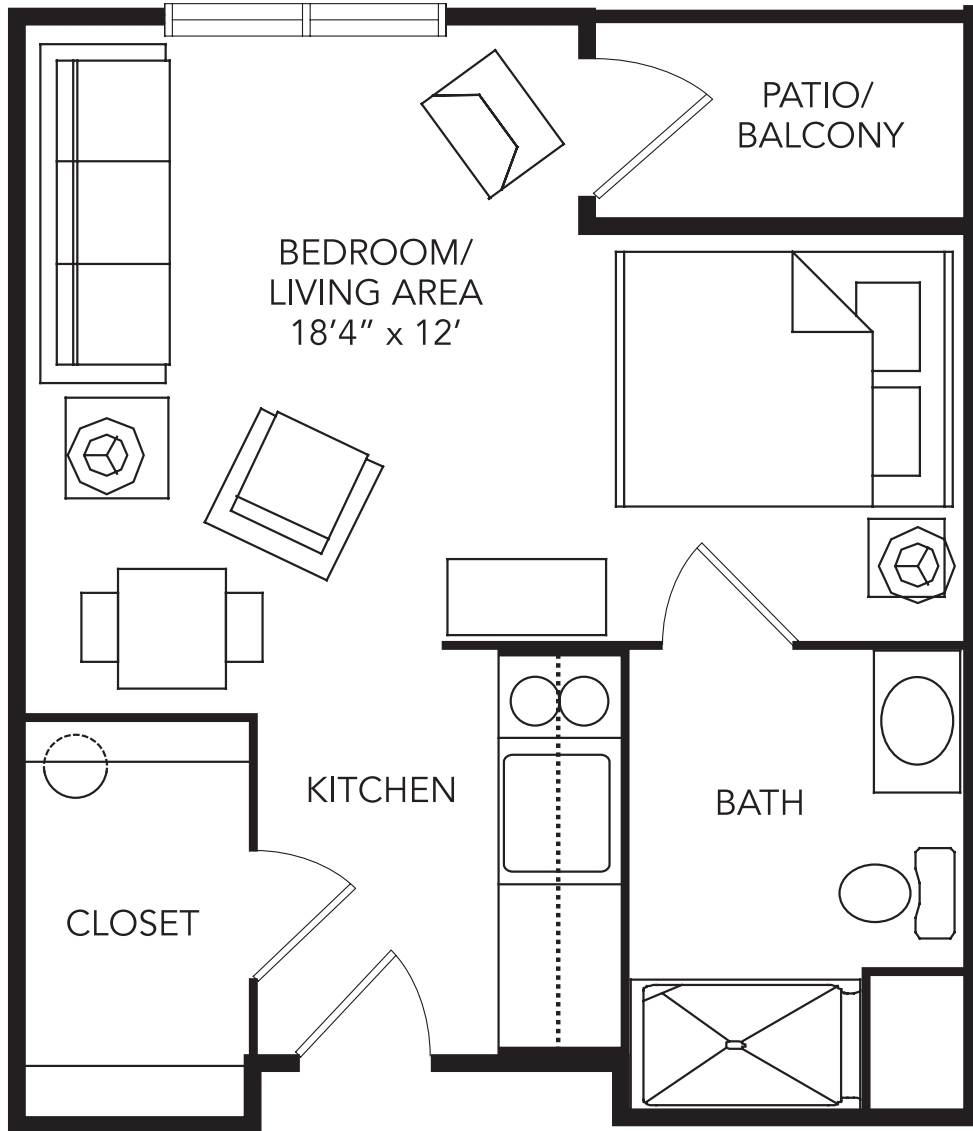

assisted living apartment

alcove

studio · 1 bathroom · 378 sq. ft.

VillageatWoodsEdge.com

757.517.2791

1401 N. High St.

Franklin, VA 23851

THE
VILLAGE
AT WOODS EDGE