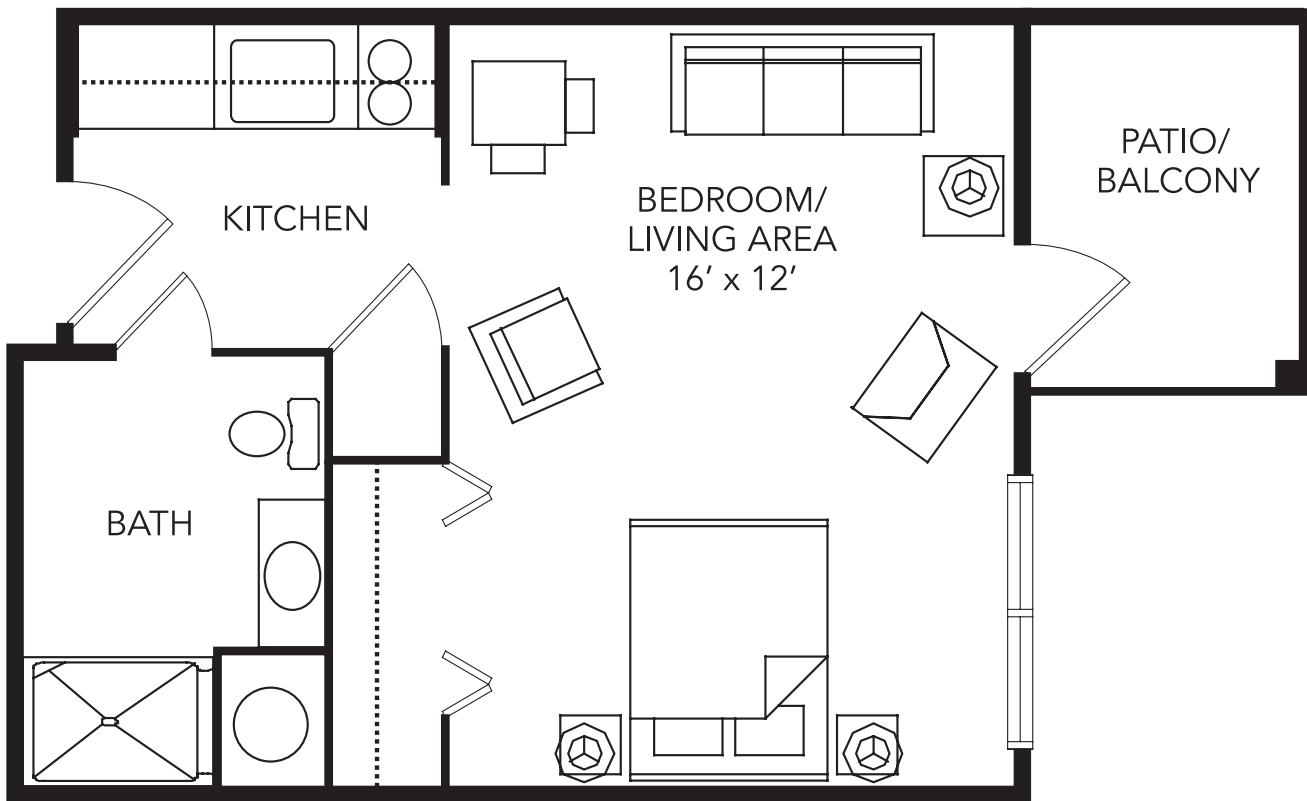

assisted living apartment
efficiency

studio · 1 bathroom · 371 sq. ft.

VillageatWoodsEdge.com

757.517.2791

1401 N. High St.

Franklin, VA 23851