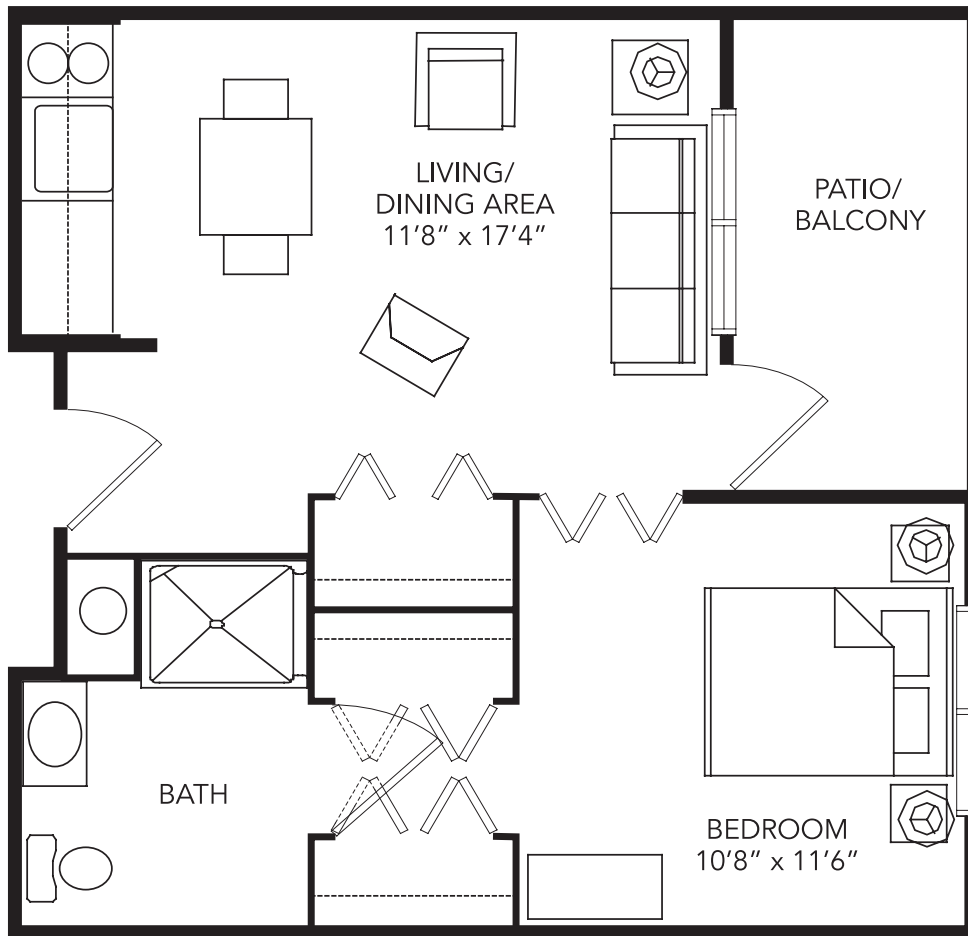

assisted living apartment

# 1 bedroom

1 bedroom · 1 bathroom · 485 sq. ft.

[VillageatWoodsEdge.com](http://VillageatWoodsEdge.com)

757.517.2791

1401 N. High St.

Franklin, VA 23851

THE  
**VILLAGE**  
AT WOODS EDGE