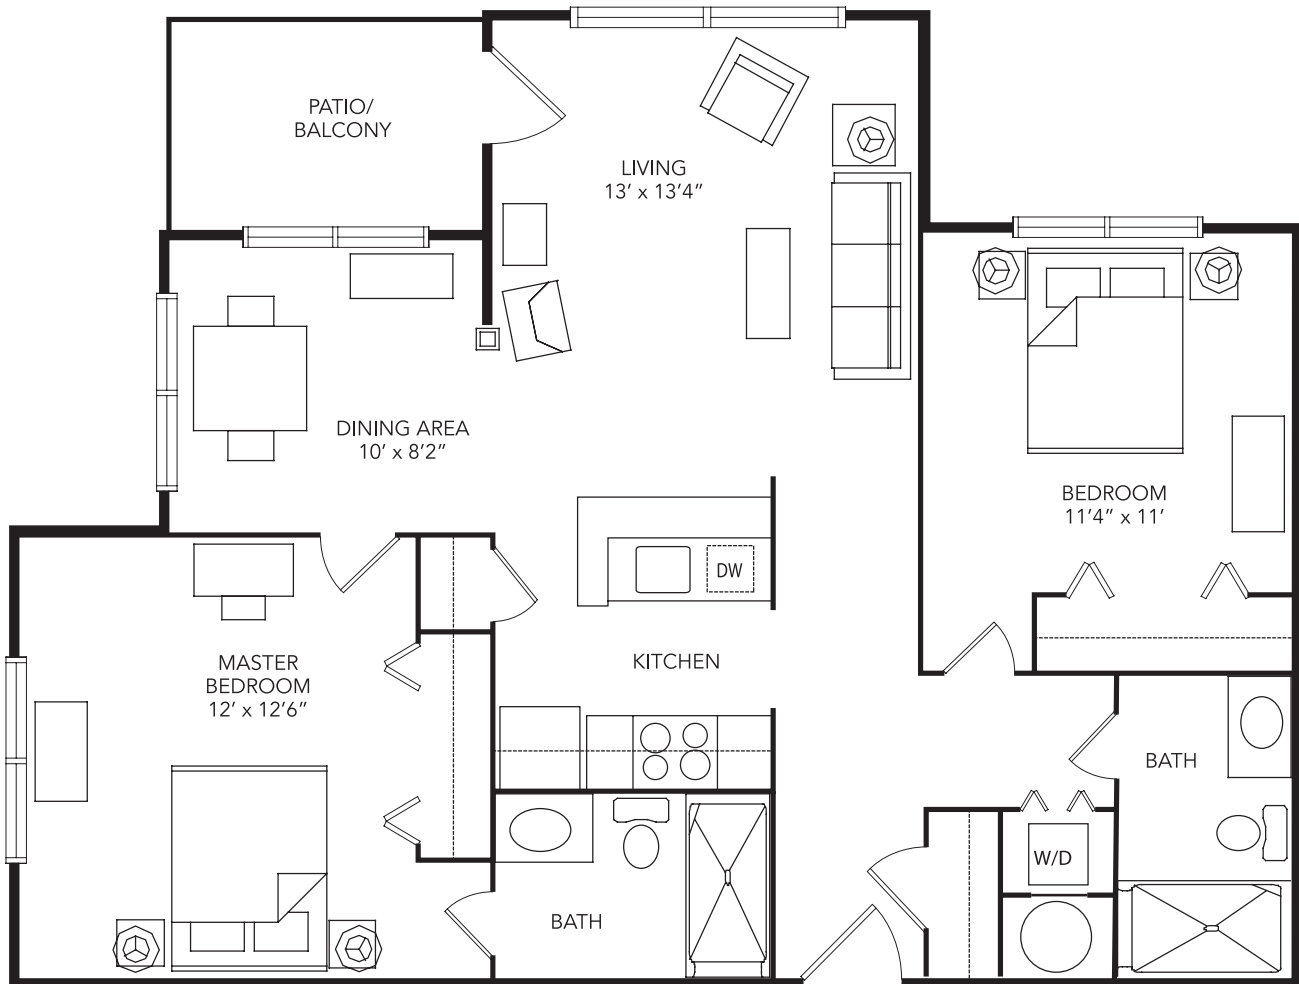

*independent living apartment*

# 2 bedroom custom II

2 bedroom · 2 bathroom · 962 sq. ft.

VillageatWoodsEdge.com

757.517.2791

1401 N. High St.

Franklin, VA 23851

THE  
**VILLAGE**  
AT WOODS EDGE