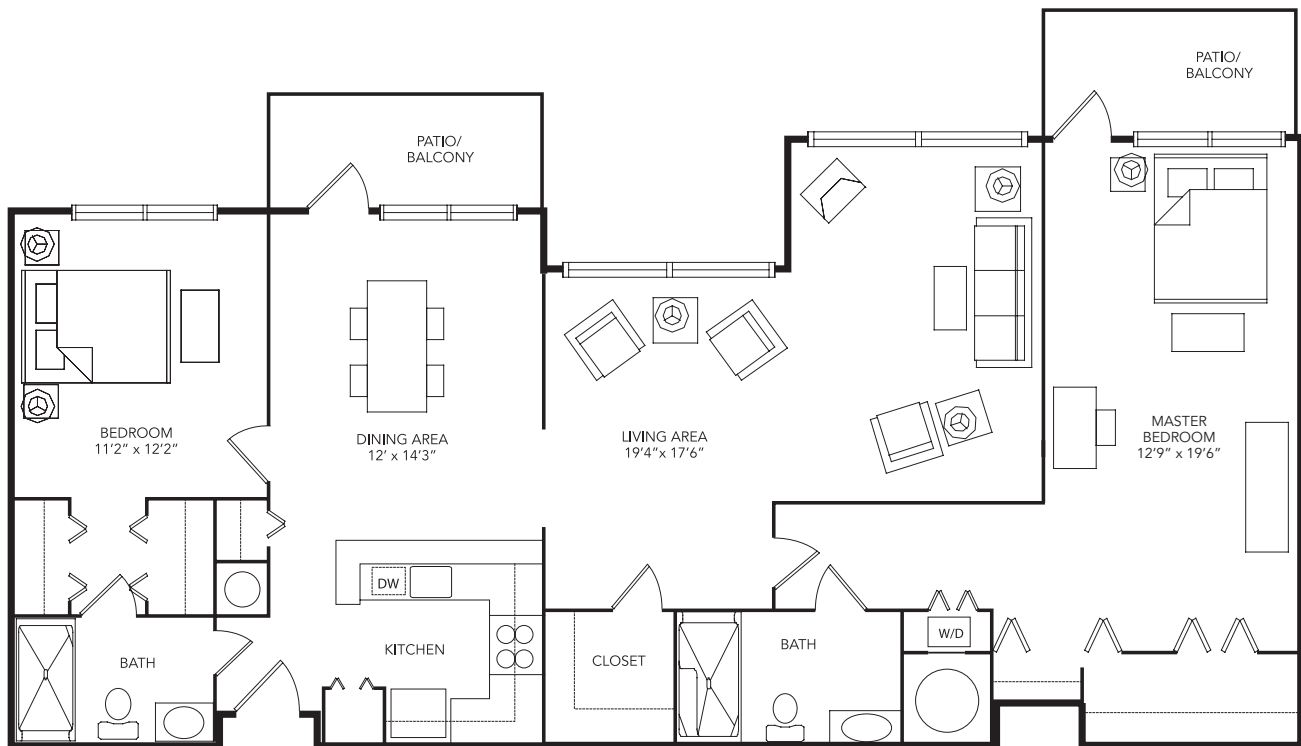

independent living apartment

2 bedroom deluxe plus

2 bedroom · 2 bathroom · 1,319 sq. ft.

VillageatWoodsEdge.com

757.517.2791

1401 N. High St.

Franklin, VA 23851