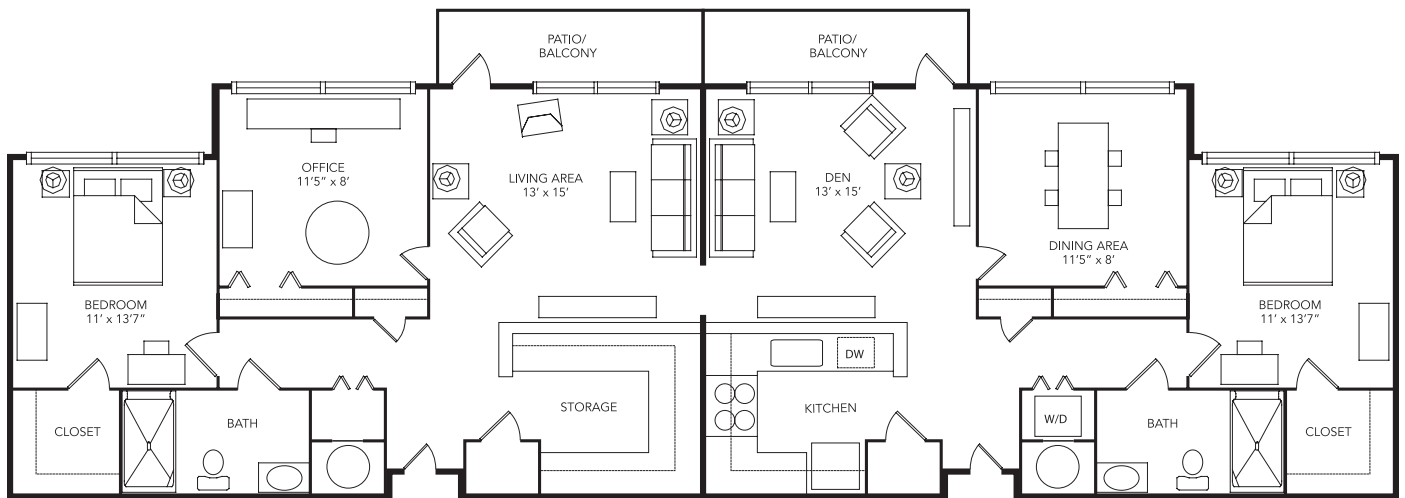

independent living apartment

2 bedroom with den

2 bedroom · 2 bathroom · den · 1,500 sq. ft.

VillageatWoodsEdge.com

757.517.2791

1401 N. High St.

Franklin, VA 23851

THE
VILLAGE
AT WOODS EDGE