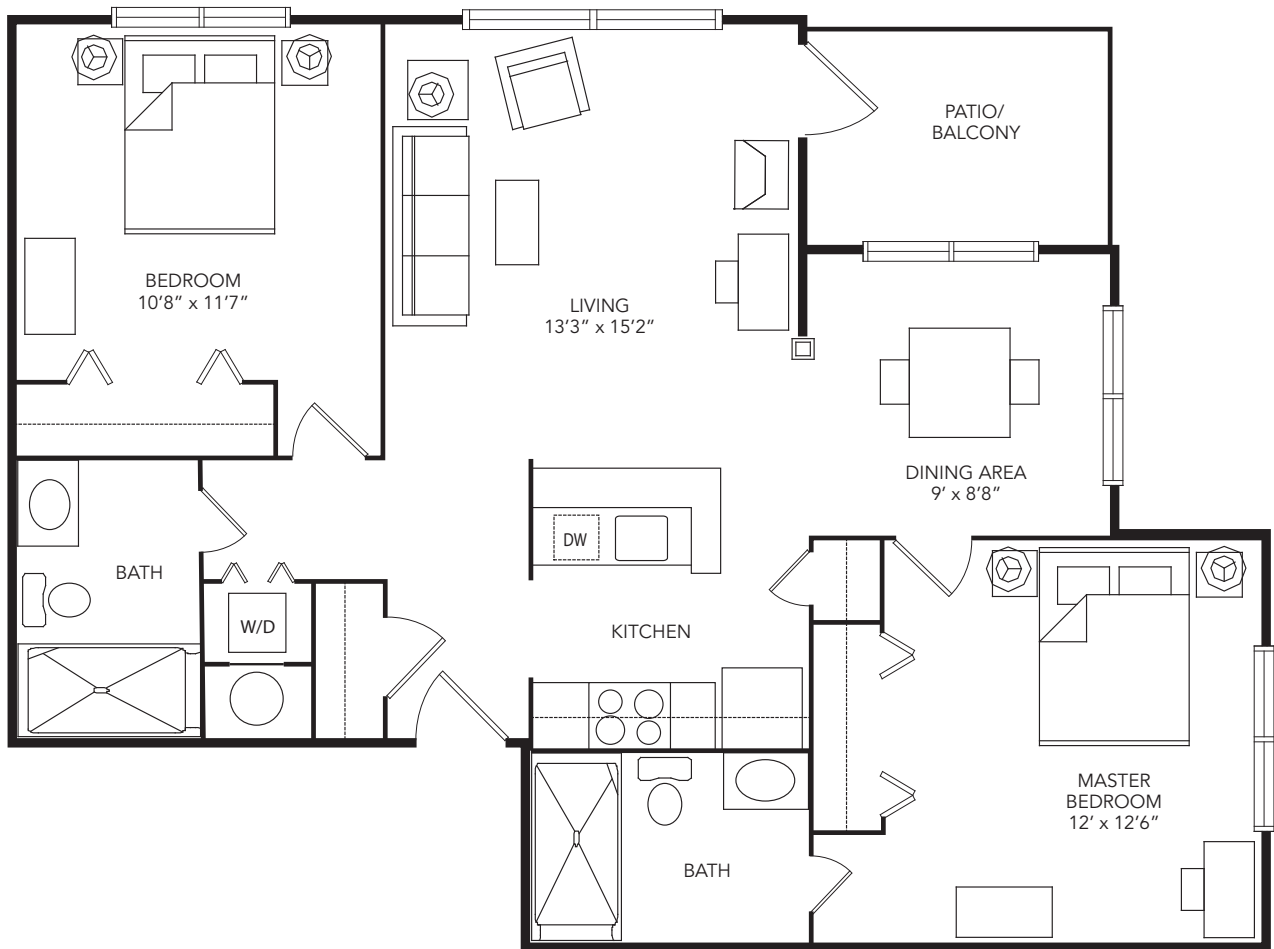

independent living apartment

2 bedroom custom I

2 bedroom · 2 bathroom · 962 sq. ft.

VillageatWoodsEdge.com

757.517.2791

1401 N. High St.

Franklin, VA 23851