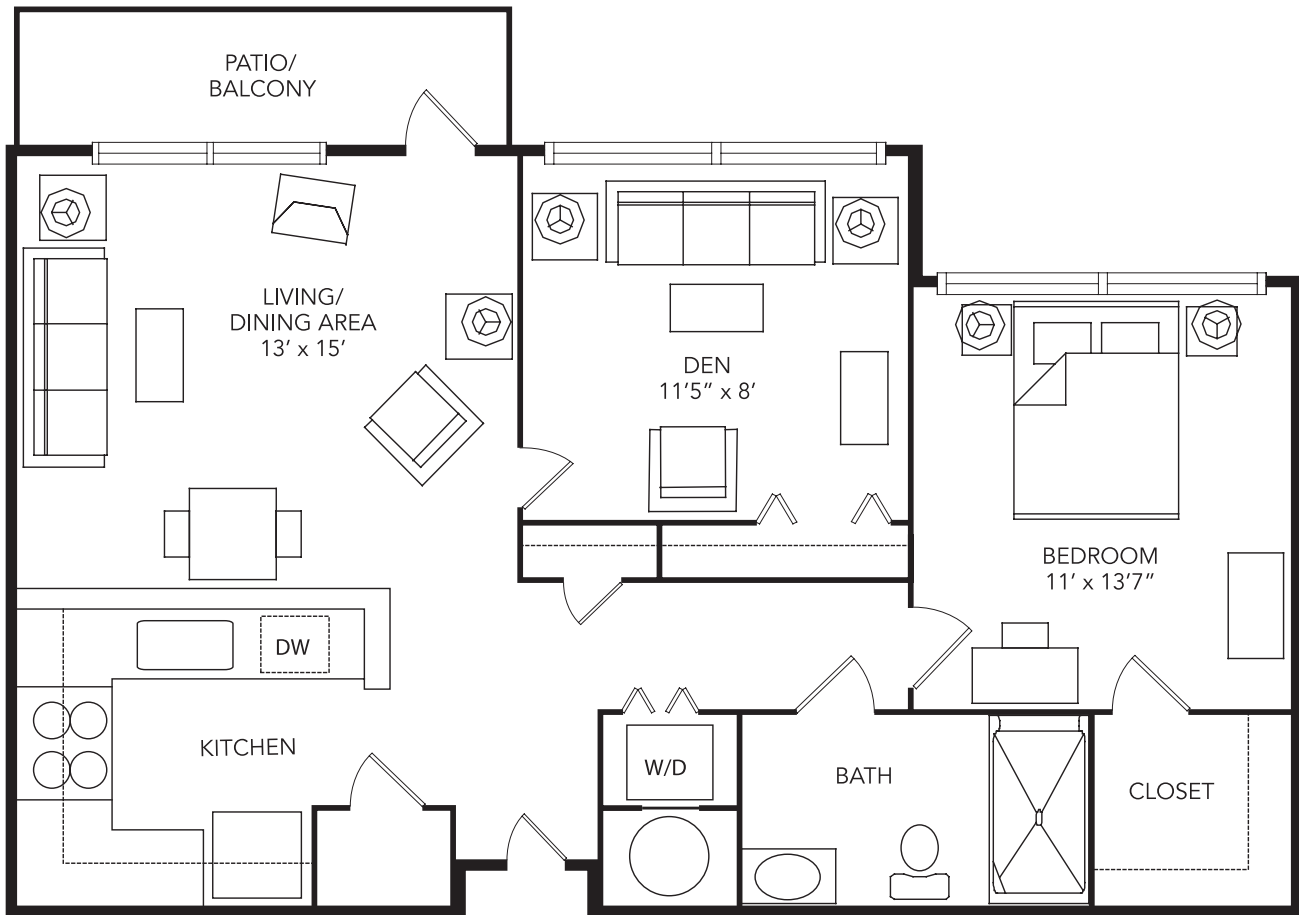

independent living apartment

# 1 bedroom with den

1 bedroom · 1 bathroom · den · 750 sq. ft.

VillageatWoodsEdge.com

757.517.2791

1401 N. High St.

Franklin, VA 23851