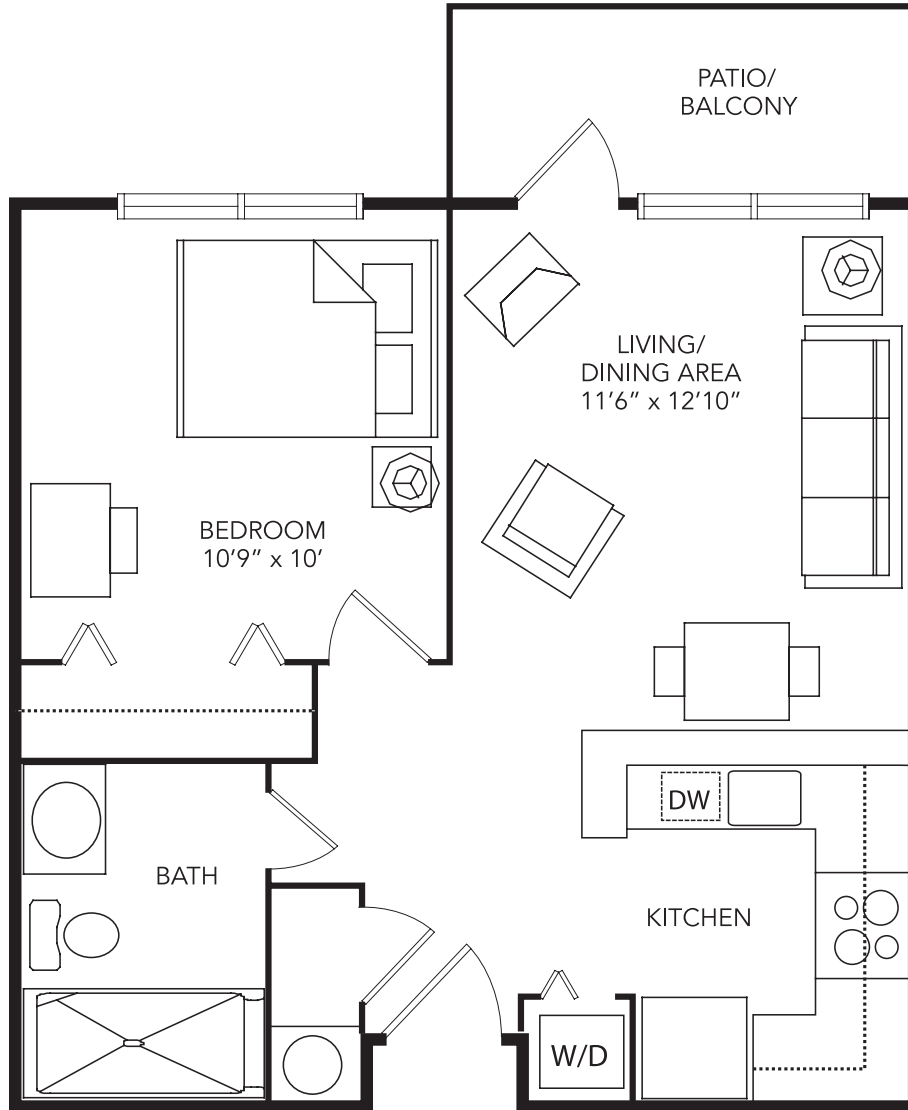

independent living apartment

1 bedroom traditional

1 bedroom · 1 bathroom · 479 sq. ft.

VillageatWoodsEdge.com

757.517.2791

1401 N. High St.

Franklin, VA 23851

THE
VILLAGE
AT WOODS EDGE