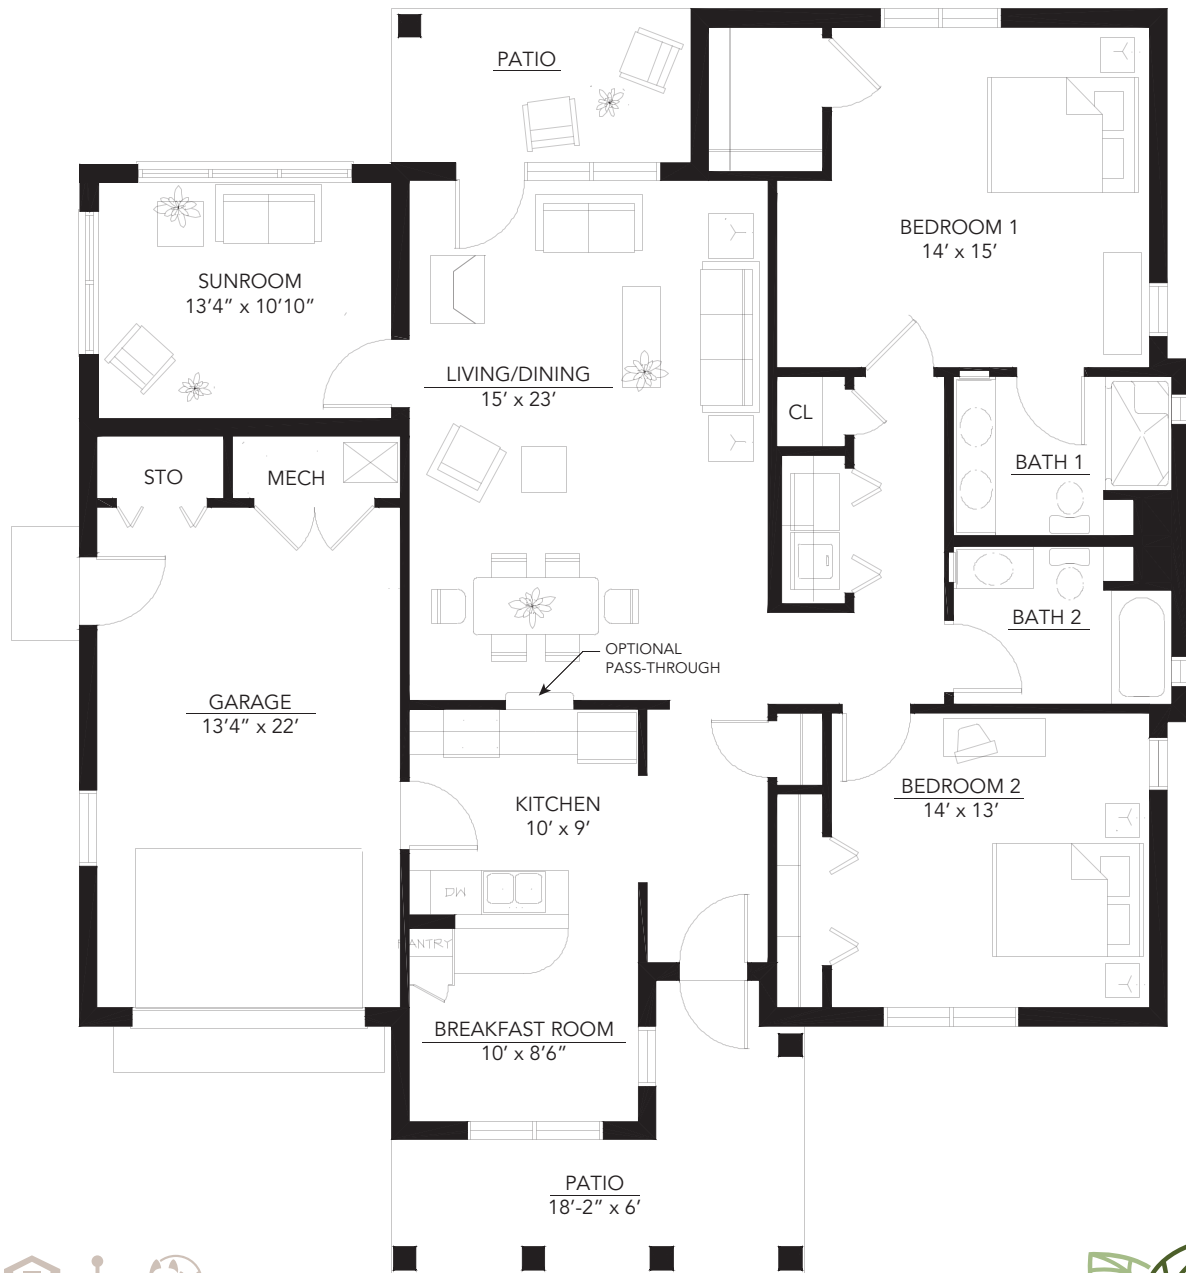

# the blackwater plus

2 bedroom · 2 bathroom · sunroom · 1,947 sq. ft.

VillageatWoodsEdge.com

757.517.2791

1401 N. High St.

Franklin, VA 23851

THE VILLAGE  
AT WOODS EDGE