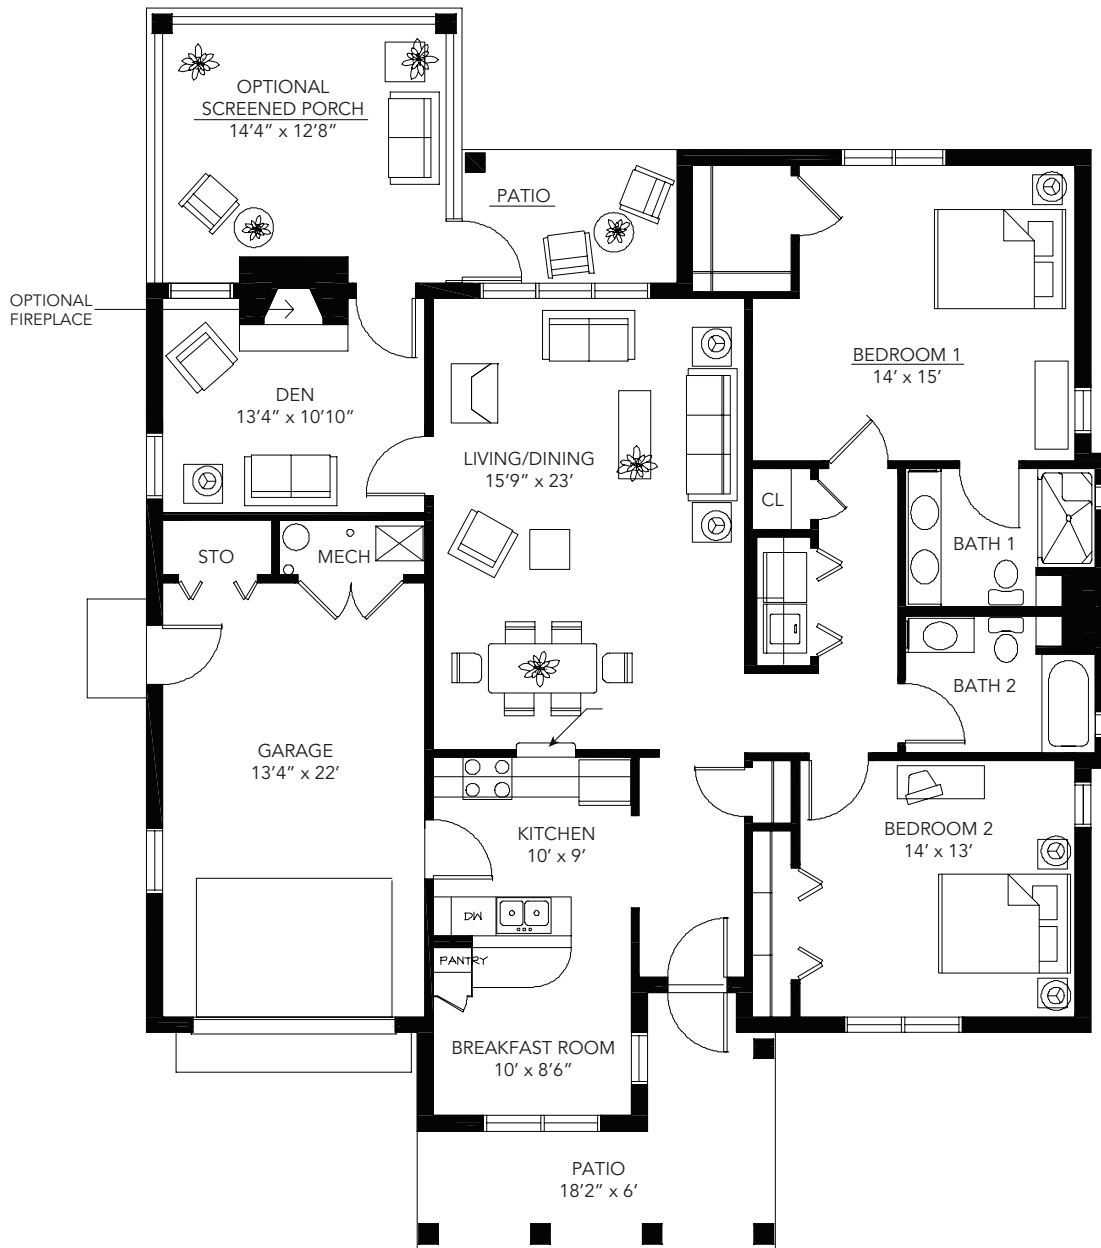

independent living cottage
the meherrin

2 bedroom · 2 bathroom · screened-in porch · den · 1,967 sq. ft.

VillageatWoodsEdge.com

757.517.2791

1401 N. High St.

Franklin, VA 23851

THE VILLAGE
 AT WOODS EDGE