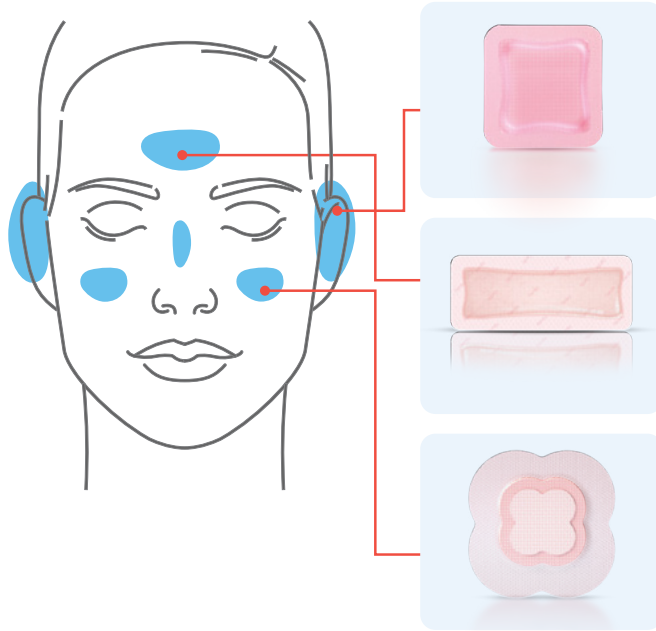

+ Dressing placement for the prone patient

ALLEVYN[◇]
Foam Dressings

The shapes, types and number of dressings pictured above are an illustration of best practice. Your hospital may not yet stock all versions of the ALLEVYN Foam Dressing. For questions on ordering, contact your Smith + Nephew representative.

Things to remember when proning patients

- When in the prone position, the eyes should be covered with foam goggles or an ALLEVYN GENTLE BORDER Foam Dressing to prevent corneal abrasion
- Don't forget to add padding to the safety straps. ALLEVYN LIFE Foam Dressings can be used for this purpose
- When in the supine position, place ALLEVYN LIFE Foam Dressings on pressure points, then turn patient to prone position
- "LDA" refers to "lines, drains, and airway". Be sure to check the position of the LDA on the patient and add foam dressings as needed

ALLEVYN[◇] family

ALLEVYN LIFE

| Product number | Dressing size: border to border | Pad size |
|----------------|---------------------------------|-----------------|
| 66801067 | Small 10.3cm x 10.3cm | 5.1cm x 5.1cm |
| 66801068 | Medium 12.9cm x 12.9cm | 7.6cm x 7.6cm |
| 66801069 | Large 15.4cm x 15.4cm | 10.2cm x 10.2cm |
| 66801070 | X-Large 21cm x 21cm | 15.4cm x 15.4cm |
| 66801304 | Heel 25cm x 25.2cm | 20cm x 20.2cm |
| 66801306 | Sacrum (Small) 17.2cm x 17.5cm | 12.3cm x 8.3cm |
| 66801307 | Sacrum (Large) 21.6cm x 23cm | 17cm x 12.3cm |

ALLEVYN GENTLE BORDER

| Product number | Dressing size: border to border | Pad size |
|----------------|---------------------------------|----------------|
| 66800269 | 7.5cm x 7.5cm | 5cm x 5cm |
| 66800270 | 10cm x 10cm | 7.5cm x 7.5cm |
| 66800900 | 10cm x 20cm | 7.5cm x 17.5cm |
| 66800272 | 12.5cm x 12.5cm | 10cm x 10cm |
| 66800273 | 17.5cm x 17.5cm | 15cm x 15cm |
| 66800506 | Heel 25cm x 25.2cm | 20cm x 20.2cm |
| 66800898 | Sacrum (Small) 17.2cm x 17.5cm | 12.3cm x 8.3cm |