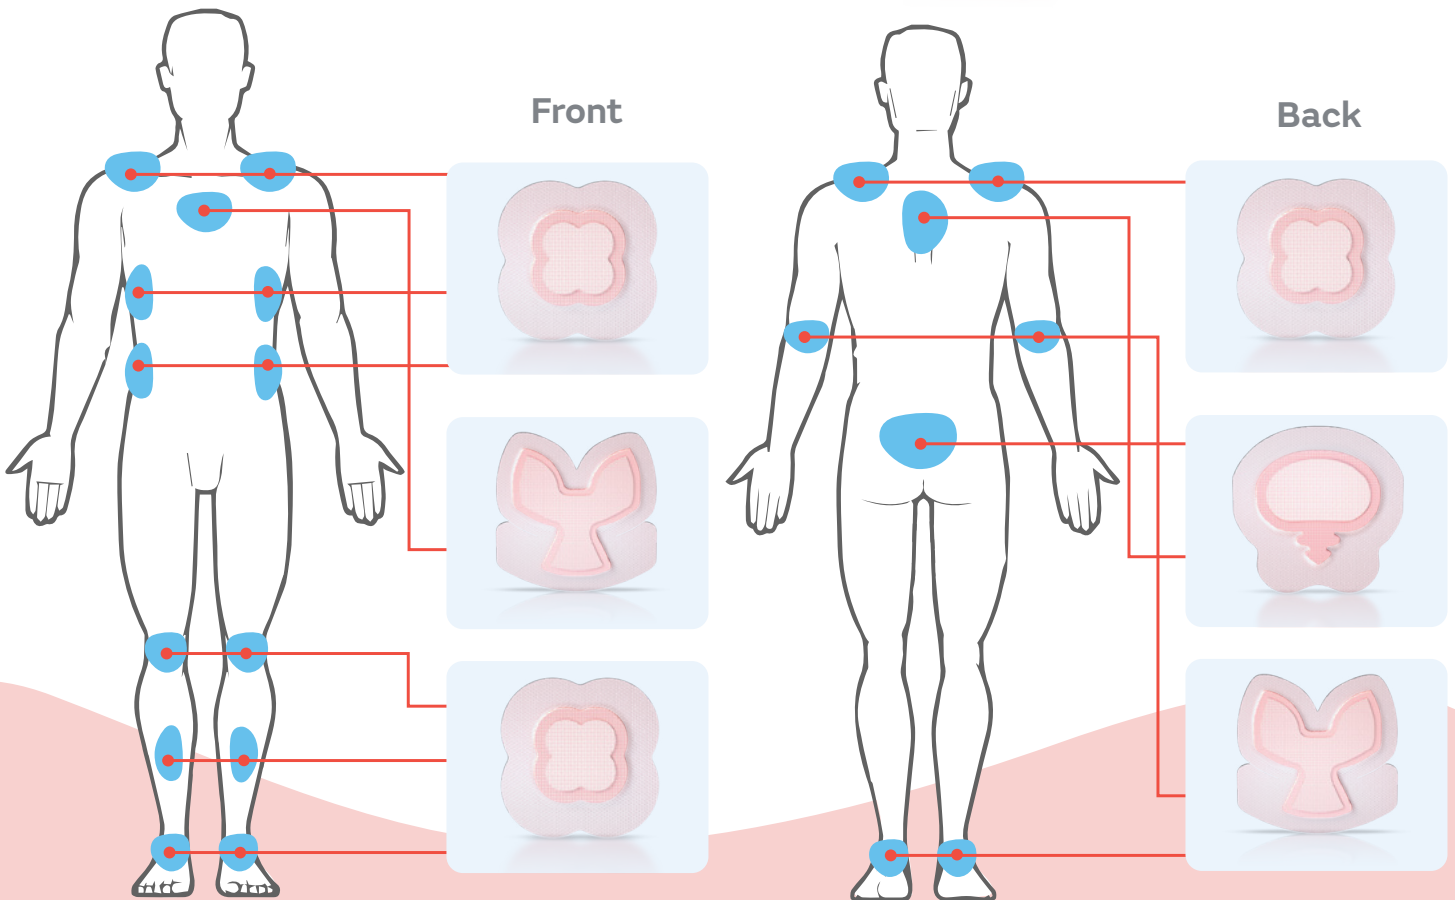

+ Dressing placement for the prone patient

ALLEVYN[◇]
Foam Dressings

The shapes, types and number of dressings pictured above are an illustration of best practice. Your hospital may not yet stock all versions of the ALLEVYN Foam Dressing. For questions on ordering, contact your Smith + Nephew representative.

Things to remember when proning patients

- When in the prone position, the eyes should be covered with foam goggles or an ALLEVYN GENTLE BORDER Foam Dressing to prevent corneal abrasion
- Don't forget to add padding to the safety straps. ALLEVYN LIFE Foam Dressings can be used for this purpose
- When in the supine position, place ALLEVYN LIFE Foam Dressings on pressure points, then turn patient to prone position
- "LDA" refers to "lines, drains, and airway". Be sure to check the position of the LDA on the patient and add foam dressings as needed

ALLEVYN GENTLE BORDER

| Product number | Dressing size: border to border | Pad size |
|----------------|---------------------------------|----------------|
| 66800269 | 7.5cm x 7.5cm | 5cm x 5cm |
| 66800270 | 10cm x 10cm | 7.5cm x 7.5cm |
| 66800900 | 10cm x 20cm | 7.5cm x 17.5cm |
| 66800272 | 12.5cm x 12.5cm | 10cm x 10cm |
| 66800273 | 17.5cm x 17.5cm | 15cm x 15cm |
| 66800506 | Heel 25cm x 25.2cm | 20cm x 20.2cm |
| 66800898 | Sacrum (Small) 17.2cm x 17.5cm | 12.3cm x 8.3cm |

ALLEVYN GENTLE BORDER LITE

| Product number | Dressing size: border to border | Pad size |
|----------------|---------------------------------|---------------|
| 66800833 | 5cm x 5cm | 3cm x 3cm |
| 66801041 | Multisite 8cm x 8.4cm | 5.5cm x 5.9cm |