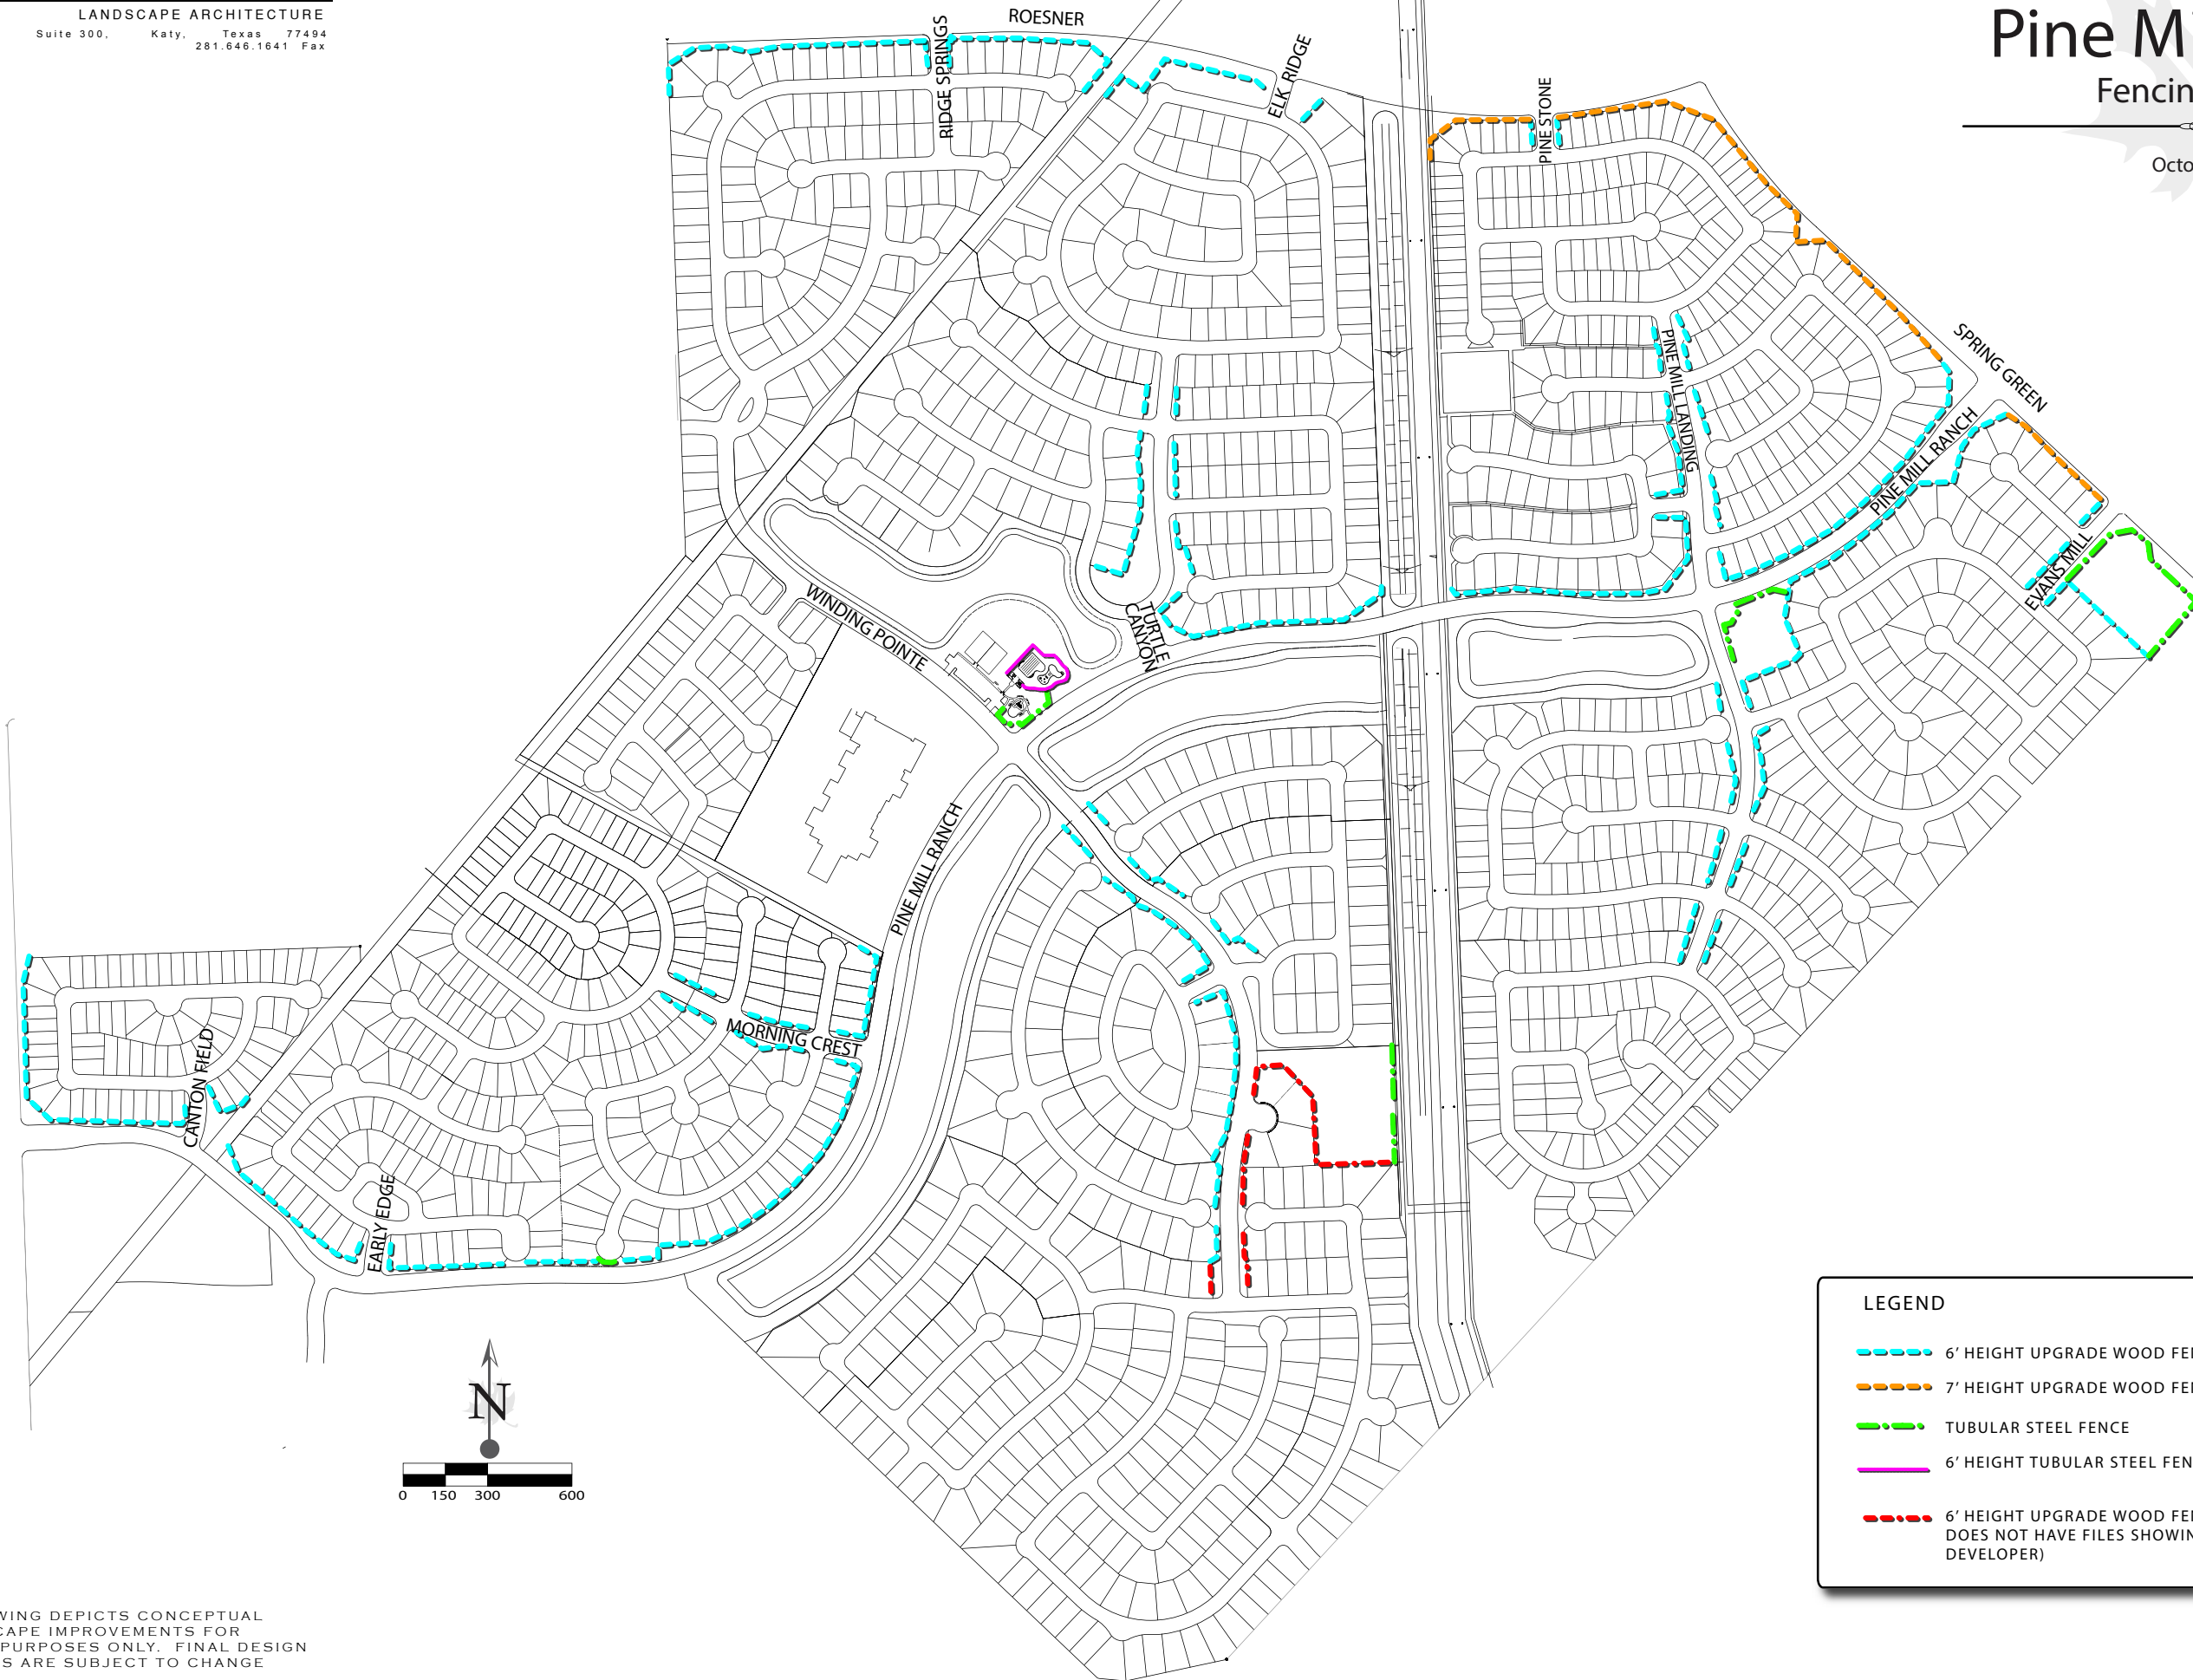

Pine Mill Ranch

Fencing Exhibit

October 2018

LEGEND	
	6' HEIGHT UPGRADE WOOD FENCE
	7' HEIGHT UPGRADE WOOD FENCE
	TUBULAR STEEL FENCE
	6' HEIGHT TUBULAR STEEL FENCE AT POOL
	6' HEIGHT UPGRADE WOOD FENCE (KGA DEFOREST DOES NOT HAVE FILES SHOWING INSTALLED BY DEVELOPER)

THIS DRAWING DEPICTS CONCEPTUAL LANDSCAPE IMPROVEMENTS FOR ILLUSTRATIVE PURPOSES ONLY. FINAL DESIGN SOLUTIONS ARE SUBJECT TO CHANGE