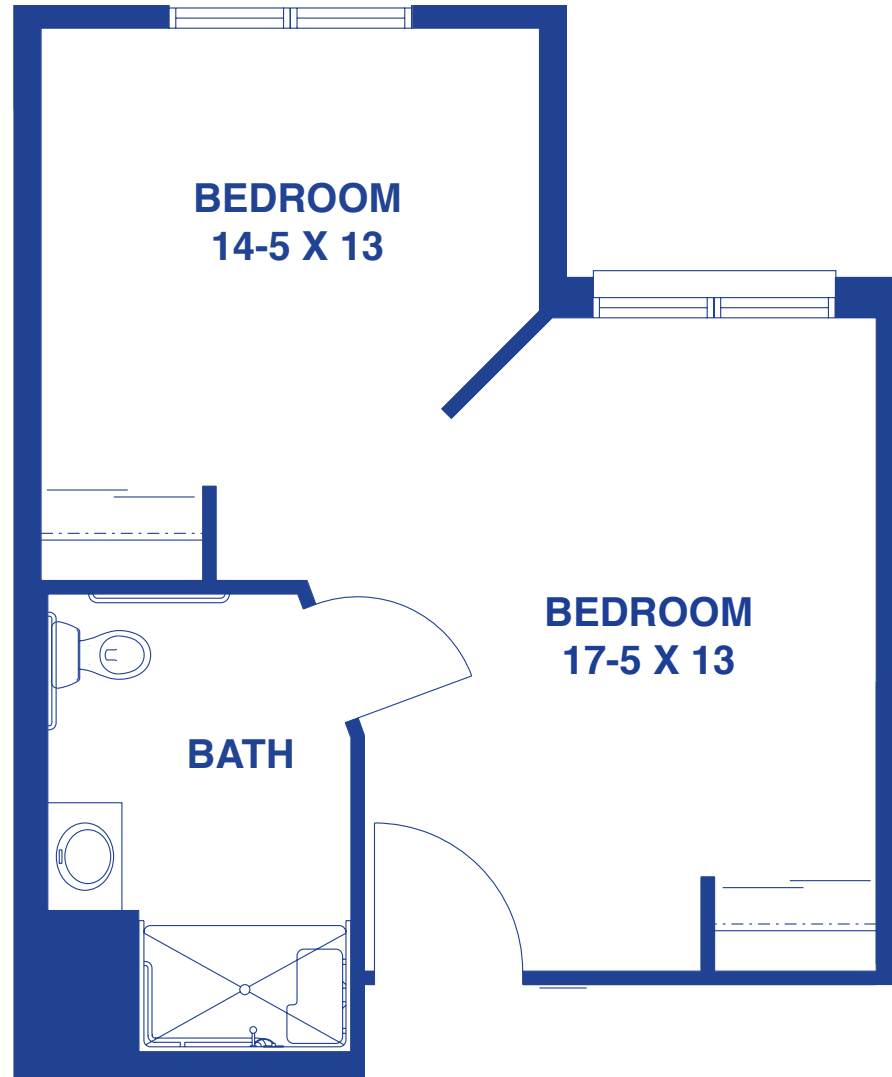

FLOOR

PLANS

THE GLEN

at Aberdeen Heights

A PMMA® COMMUNITY

PRIVATE RESIDENCE

« [Back to all floor plans](#)

Floor plans may vary slightly and are not to scale.

SEMI-PRIVATE RESIDENCE

« [Back to all floor plans](#)

Floor plans may vary slightly and are not to scale.

505 COUCH AVE, KIRKWOOD, MO 63122 • WWW.ABERDEENSENIORLIVING.ORG

THE GLEN
at Aberdeen Heights

A PMMA®
COMMUNITY