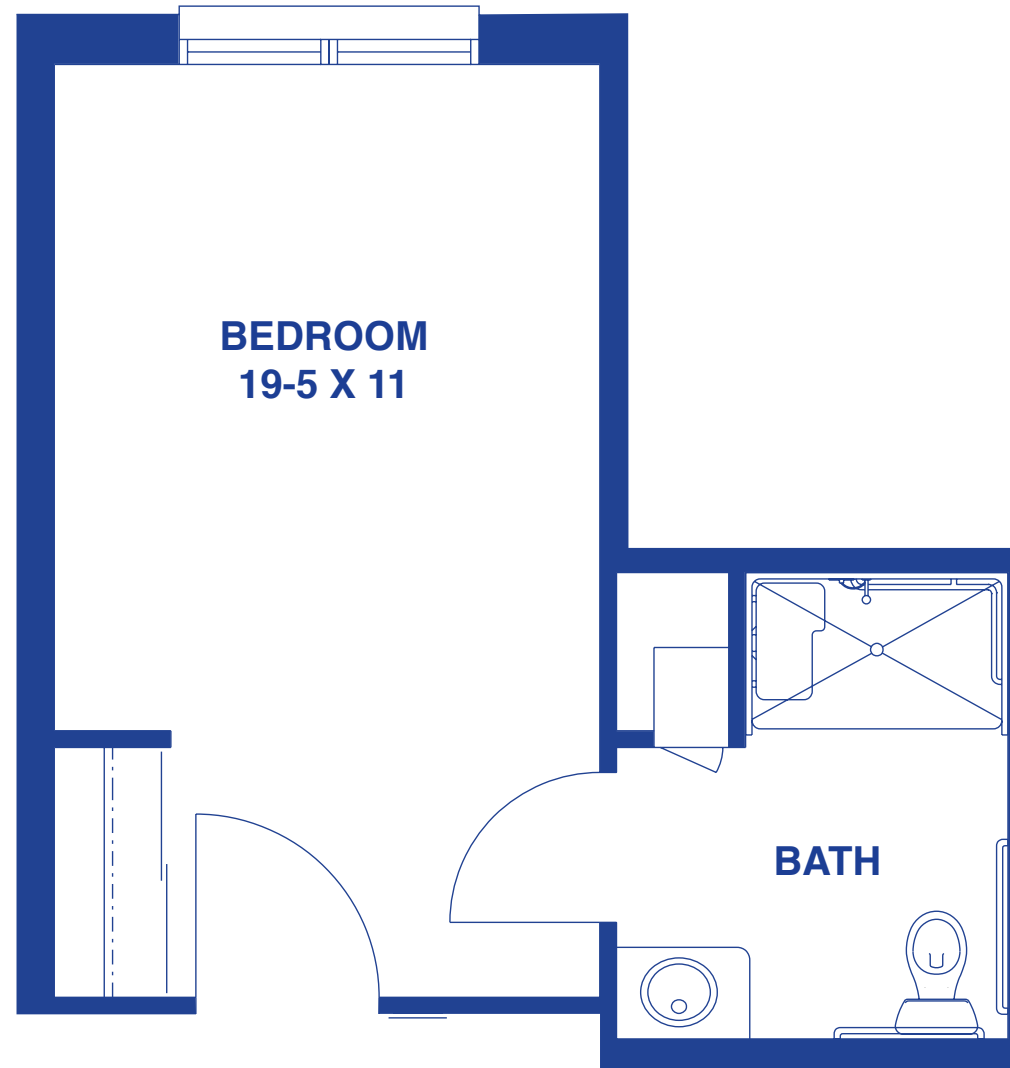

FLOOR

PLANS

THE GLEN

at Aberdeen Heights

A PMMA® COMMUNITY

PRIVATE RESIDENCE

« [Back to all floor plans](#)

Floor plans may vary slightly and are not to scale.

SEMI-PRIVATE RESIDENCE

« [Back to all floor plans](#)

Floor plans may vary slightly and are not to scale.

505 COUCH AVE, KIRKWOOD, MO 63122 • WWW.ABERDEENSENIORLIVING.ORG

THE GLEN
at Aberdeen Heights

A PMMA®
COMMUNITY