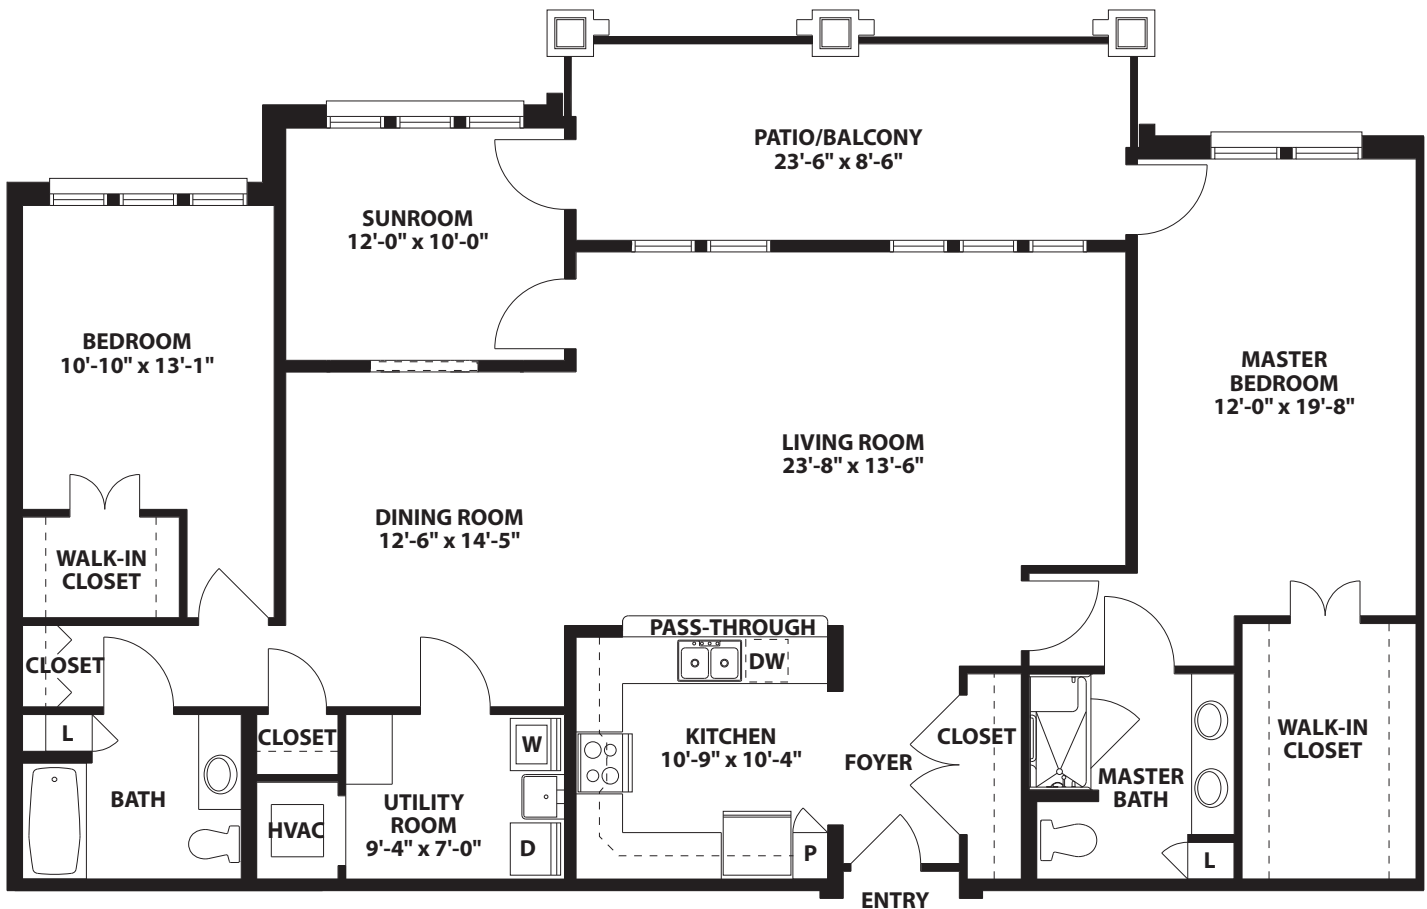

Hawthorne

Two Bedroom, Two Bath w/Sunroom • 1,838 sq. feet

1/8" = 1'

Square footage and room dimensions subject to change.

THE PALM
1.1 TRADITIONAL & 2.2 TRADITIONAL
A=1838 sf