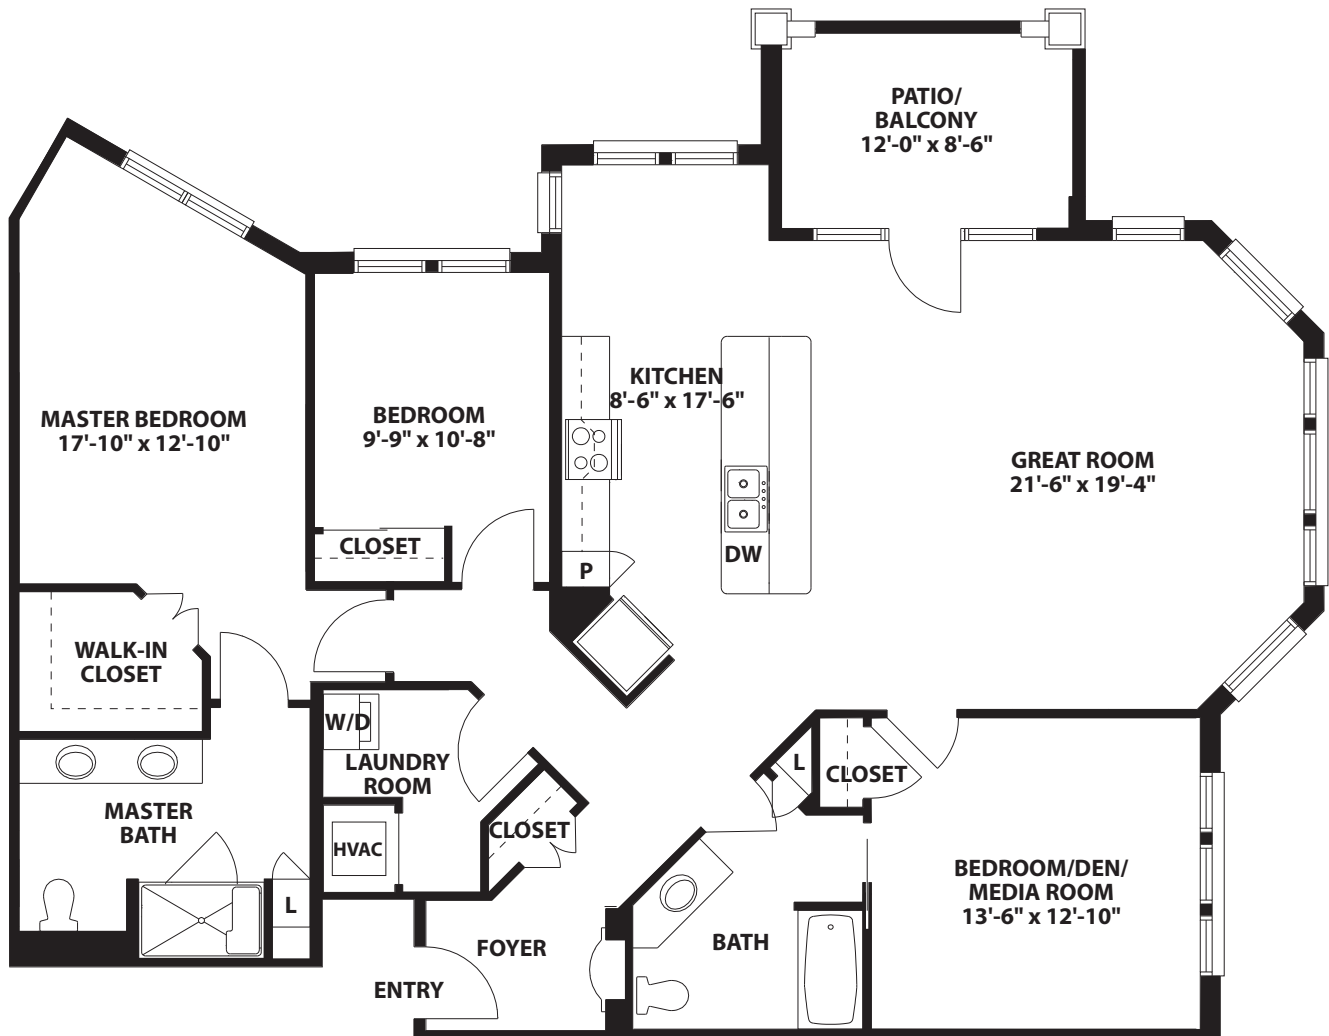

Aspen

Two Bedroom, Two Bath w/Den • 1,754 sq. feet

1/8" = 1'

Square footage and room dimensions subject to change.