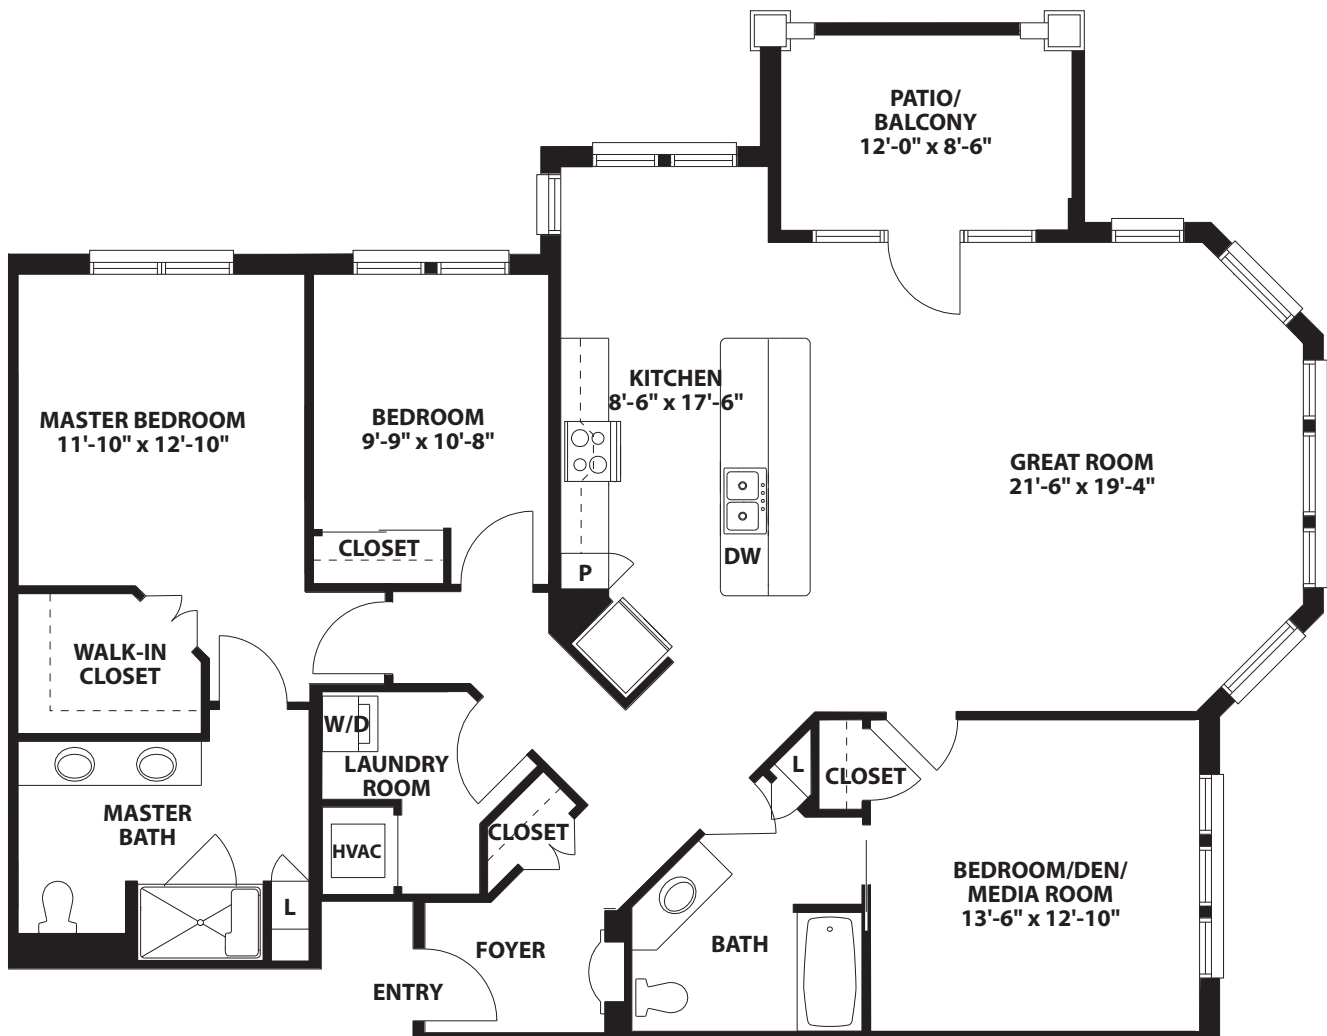

Chestnut

Two Bedroom, Two Bath w/Den • 1,715 sq. feet

1/8" = 1'

Square footage and room dimensions subject to change.