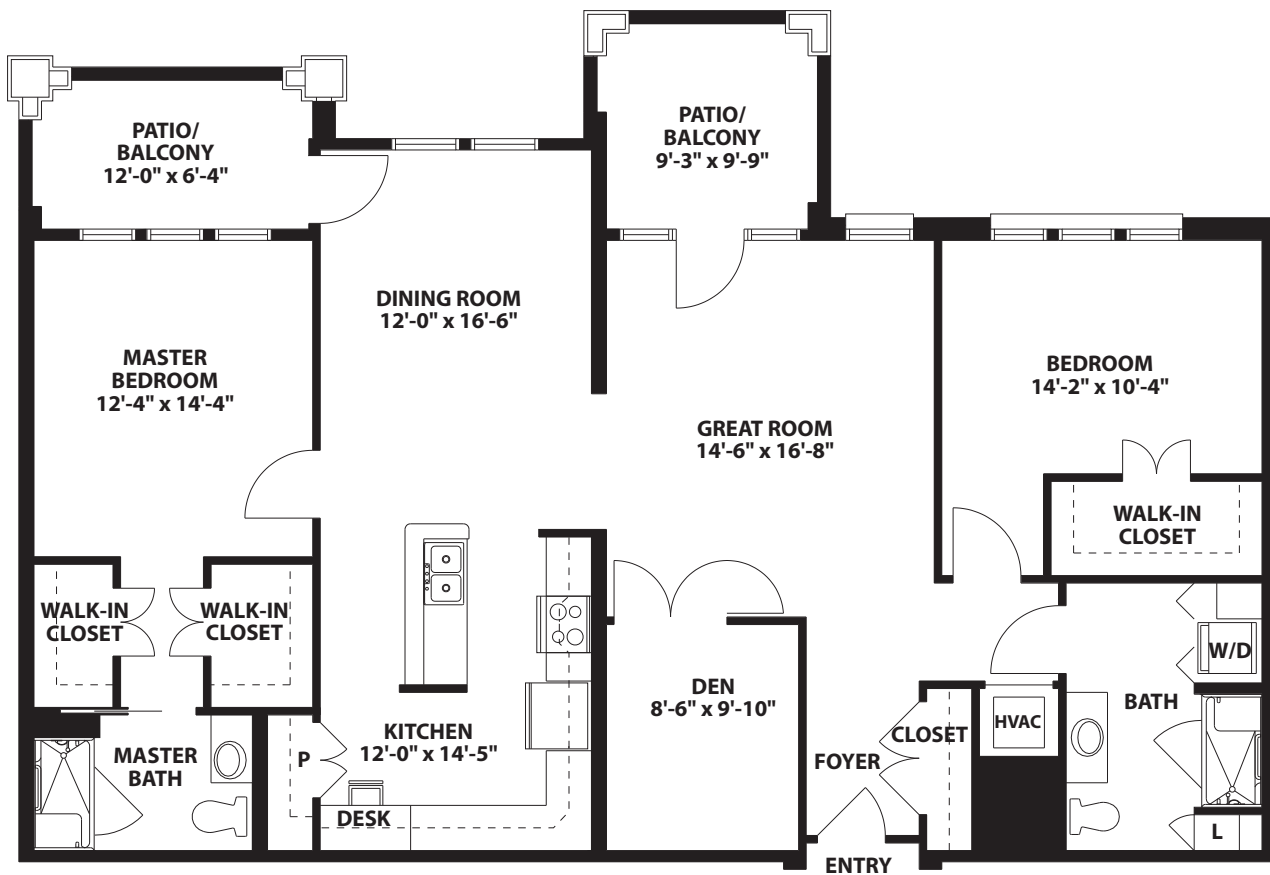

Oak

Two Bedroom, Two Bath w/Den • 1,587 sq. feet

COMBO UNIT 'C' (REVISE)
1.1 DELUXE & 1.1 TRADITIONAL

1/8" = 1'

Square footage and room dimensions subject to change.