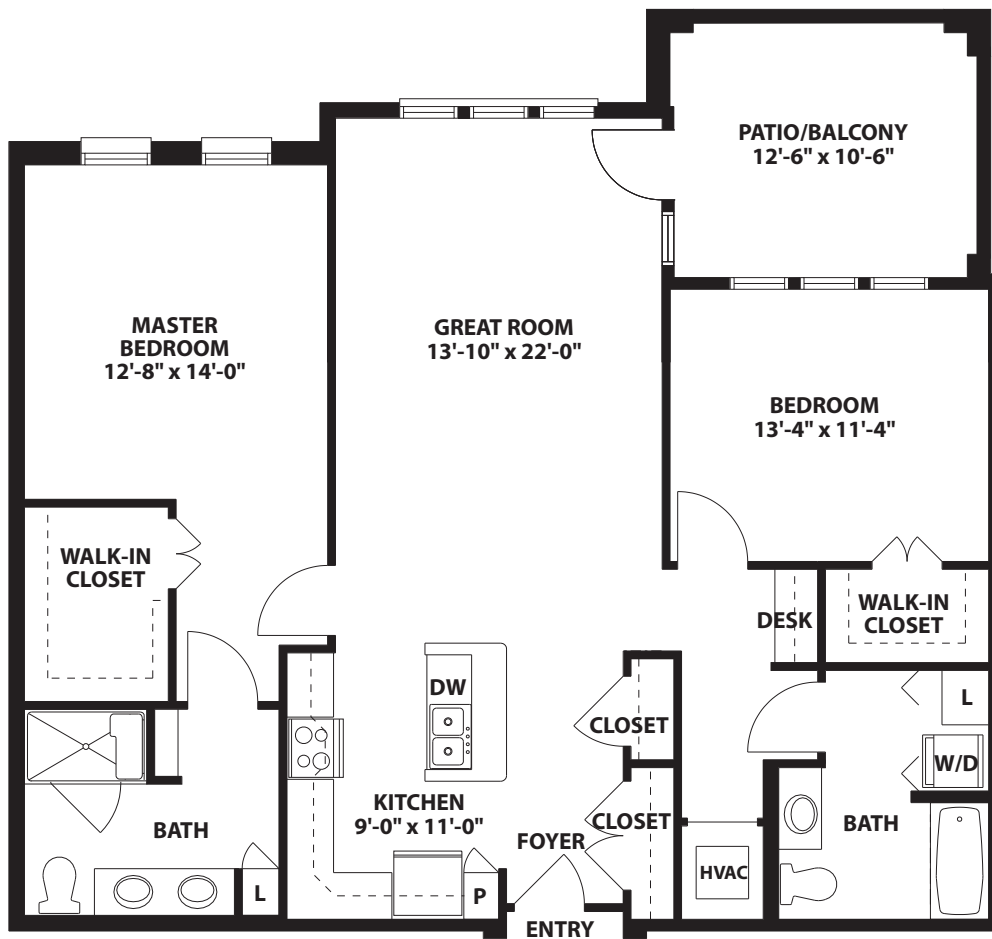

# Magnolia

Two Bedroom, Two Bath • 1,351 sq. feet

1/8" = 1'

Square footage and room dimensions subject to change.