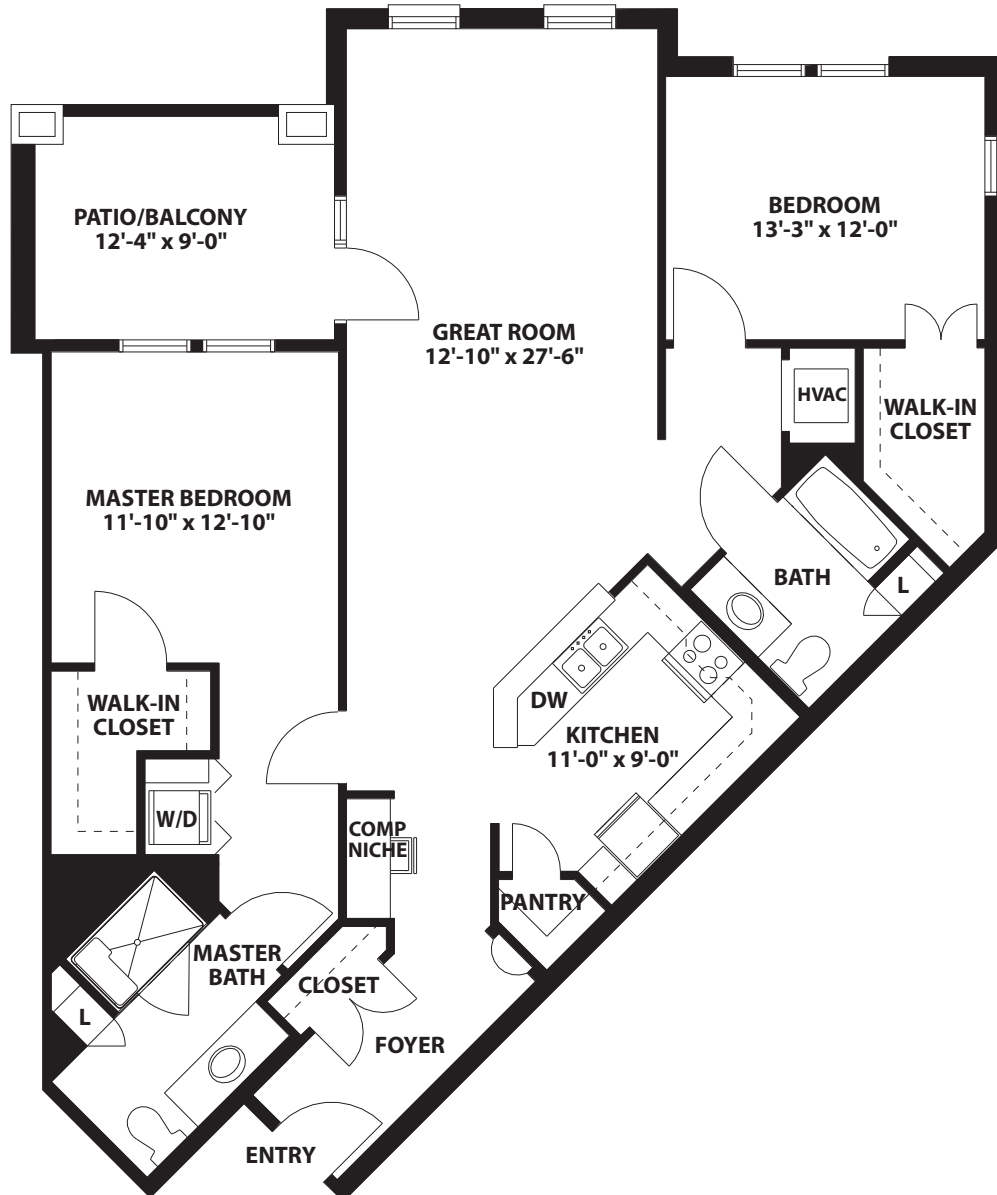

Redbud

Two Bedroom, Two Bath Deluxe Corner • 1,350 sq. feet

1/8" = 1'

Square footage and room dimensions subject to change.